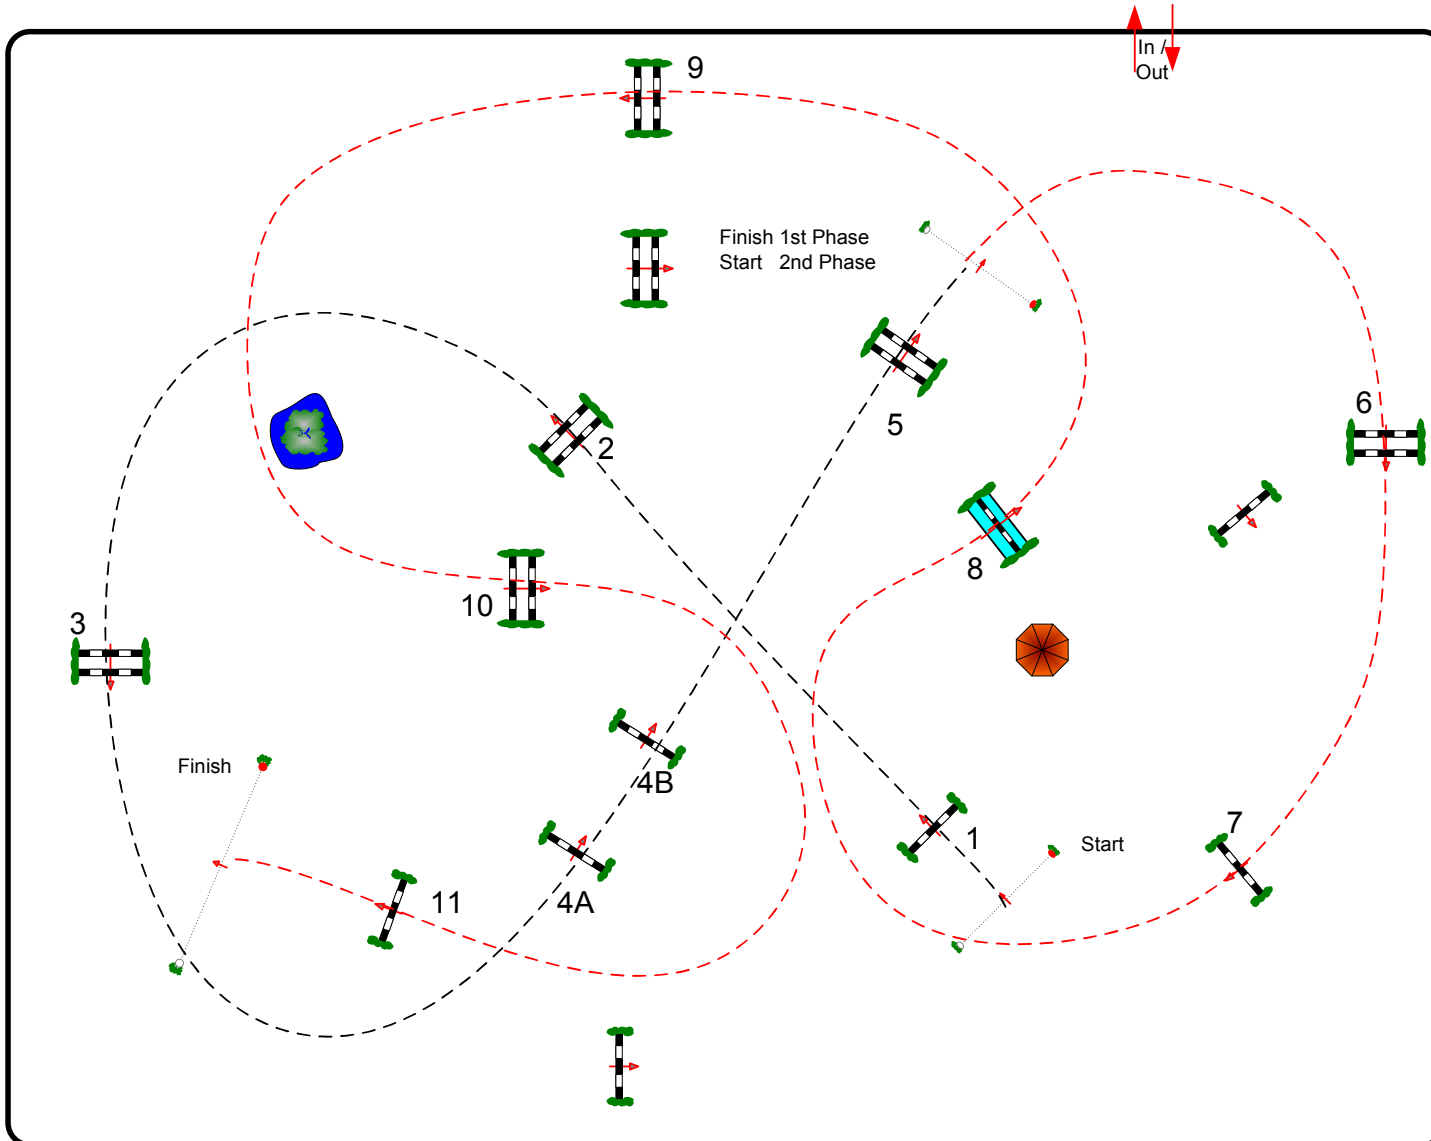

HARAS DE JARDY

CSI** / CSI* / CSI-AM

JURY

Class N°: 6
CSI Am-A 1,10m
Two phases table A not against the clock and against the clock

Vendredi 10 Septembre 2021

Start: 17:00

Table: A
 FFE Article n°:
 FEI Article n°: 274.2.5
 Height: 1,10 m

Speed: 350 m/min
 Length: 190 m
 Time allowed: 33 sec
 Time limit: 66 sec

Obstacles: 11
 Efforts: 13
 Combination(s):

2nd phase 6 to 11:

Length: 300 m
 Time allowed: 52 sec
 Time limit: 104 sec