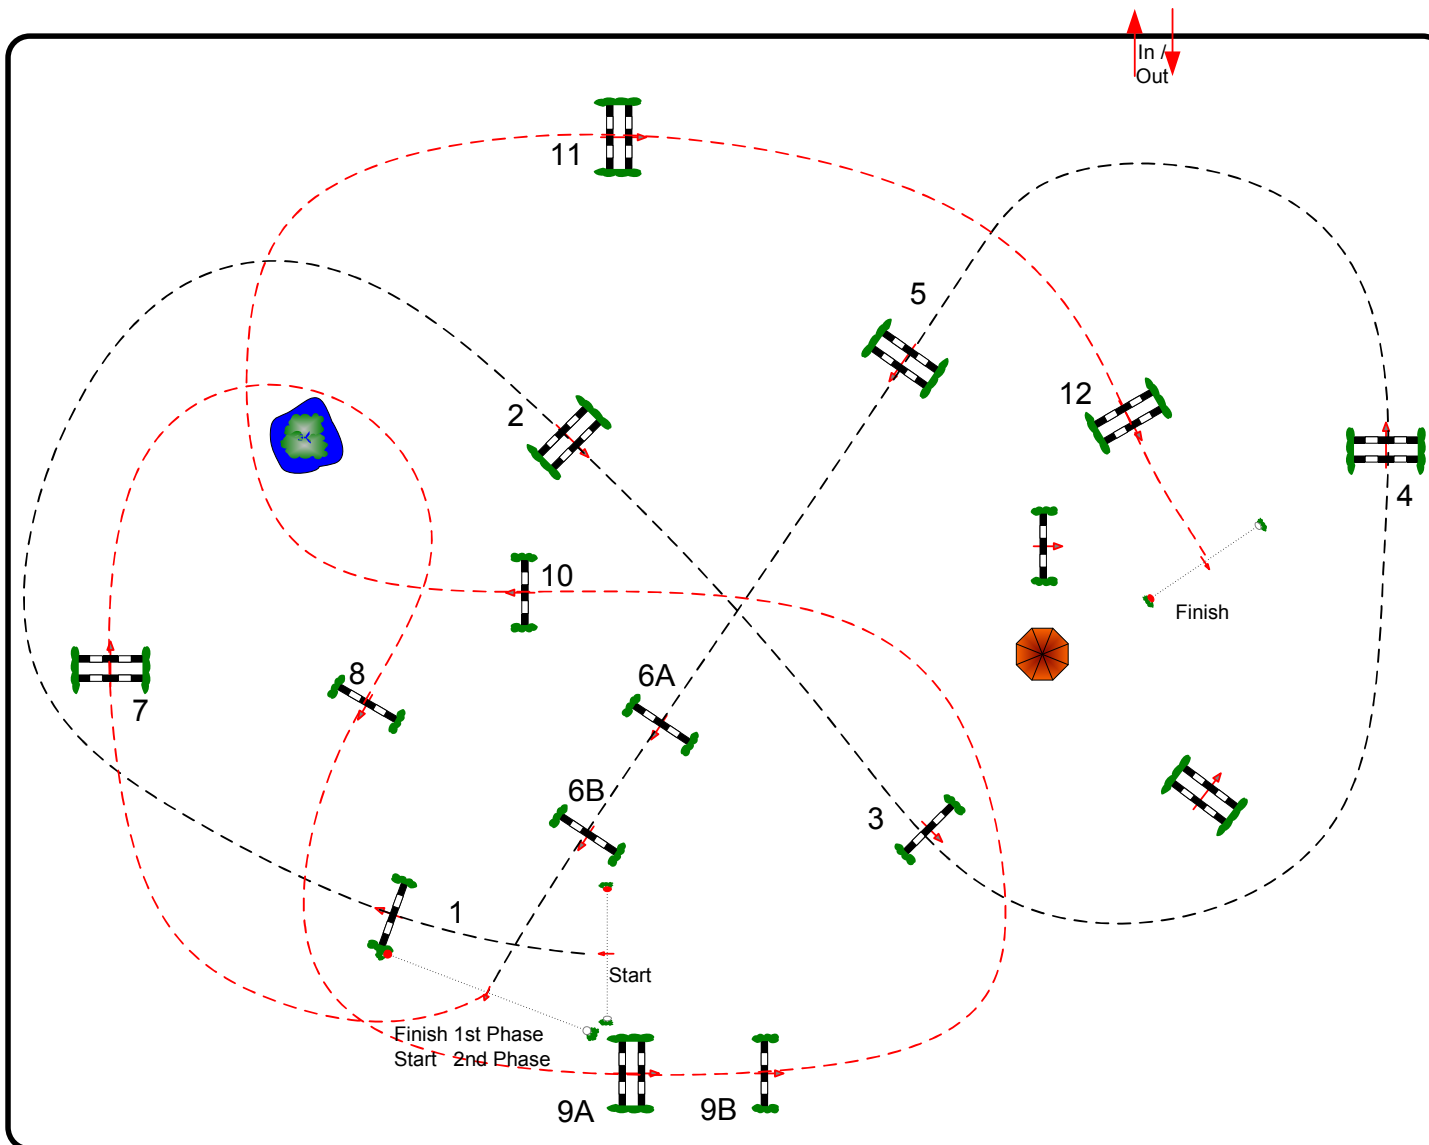

HARAS DE JARDY

CSI** / CSI* / CSI-AM

Class N°: 1

CSI 1,30m**

Two phases table A not against the clock and against the clock

Vendredi 10 Septembre 2021

Start: 13:30

Table: A
 FFE Article n°:
 FEI Article n°: 274.2.5
 Height: 1,30 m

Speed: 350 m/min

Length: 280 m
 Time allowed: 48 sec
 Time limit: 96 sec

Obstacles: 12
 Efforts: 14
 Combination(s):

2nd phase 7 to 12:

Length: 280 m
 Time allowed: 48 sec
 Time limit: 96 sec

JURY