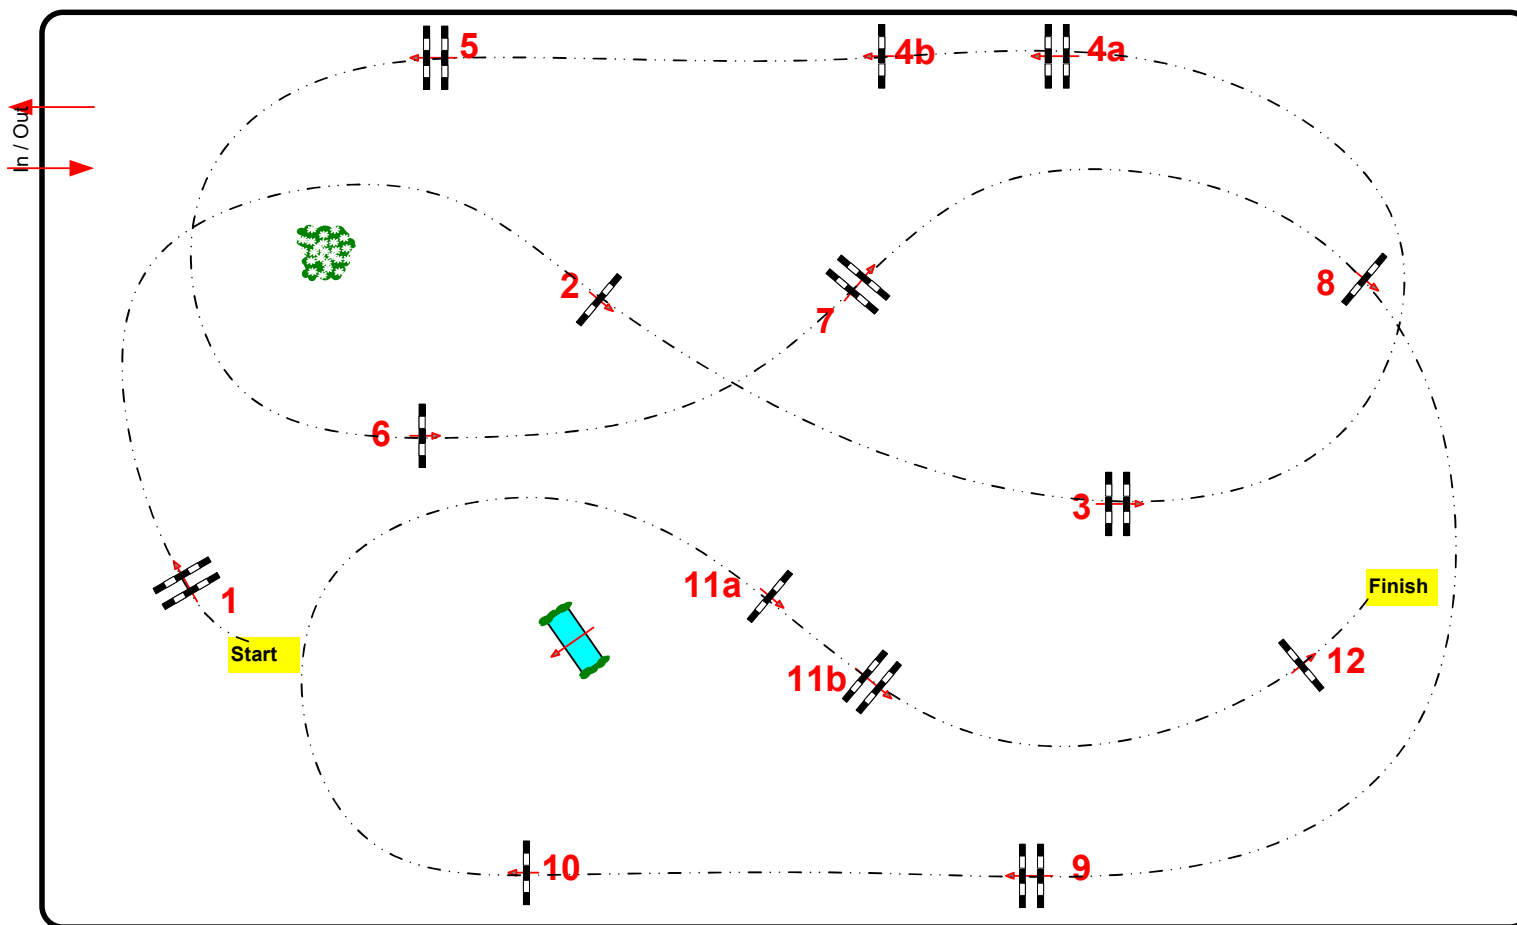

CANTELEU CSI **

16 – 18 juillet 2021

CSI ** / CSI* / amateurs

Class No.: csi * 1.30m

Competition against the clock

vendredi 16 juillet 2021

Start: 0:00

Table: A
National RG:
FEI RG / Art. 238.2.1
Height: 1.30 m

Speed: 350 m/min
Length: 450 m
Time allowed: 78 sec
Time limit: 156 sec

Obstacles:
Efforts:
Penalty sec:
Closed combination:

1st Jump-off:
Length: 0 m
Time allowed: 0 sec
Time limit: 0 sec

2nd Jump-off:
Length: 0 m
Time allowed: 0 sec
Time limit: 0 sec