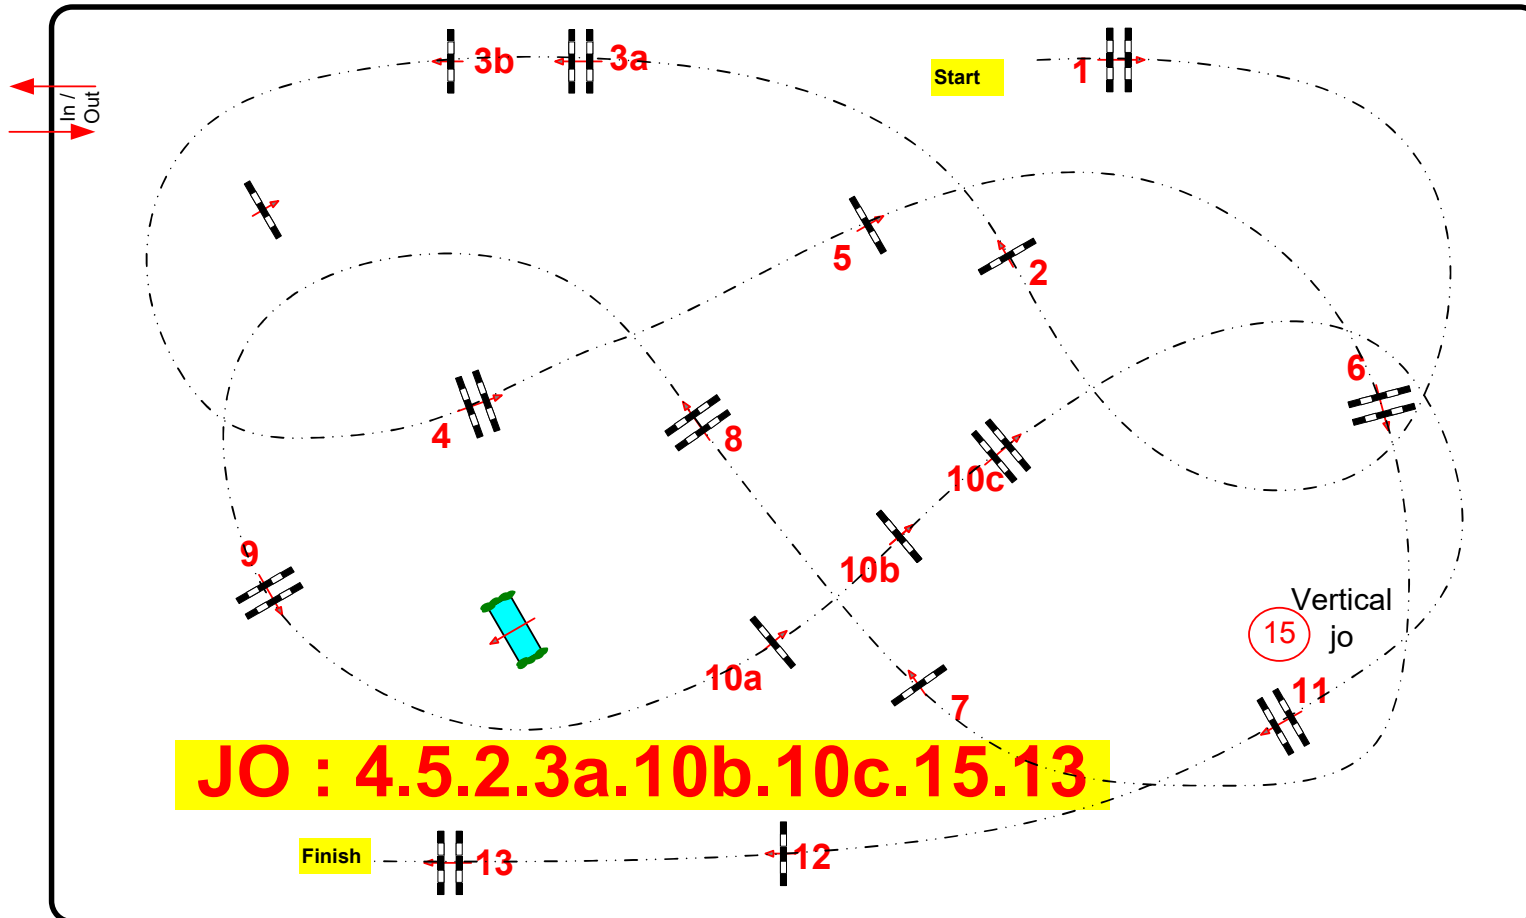

CANTELEU CSI **

16 – 18 juillet 2021

CSI ** / CSI* / amateurs

Class No.: **csi ** grand prix 145** Competition with one jump-off **vendredi 16 juillet 2021** Start: 0:00

Table: A	Speed: 375 m/min	Obstacles:	1st Jump-off:	2nd Jump-off:
National RG:	Length: 0 m	Efforts:	Length: 320 m	Length: 0 m
FEI RG / Art. 238.2.2	Time allowed: 0 sec	Penalty sec:	Time allowed: 52 sec	Time allowed: 0 sec
Height: 1.45 m	Time limit: 0 sec	Closed combination:	Time limit: 104 sec	Time limit: 0 sec