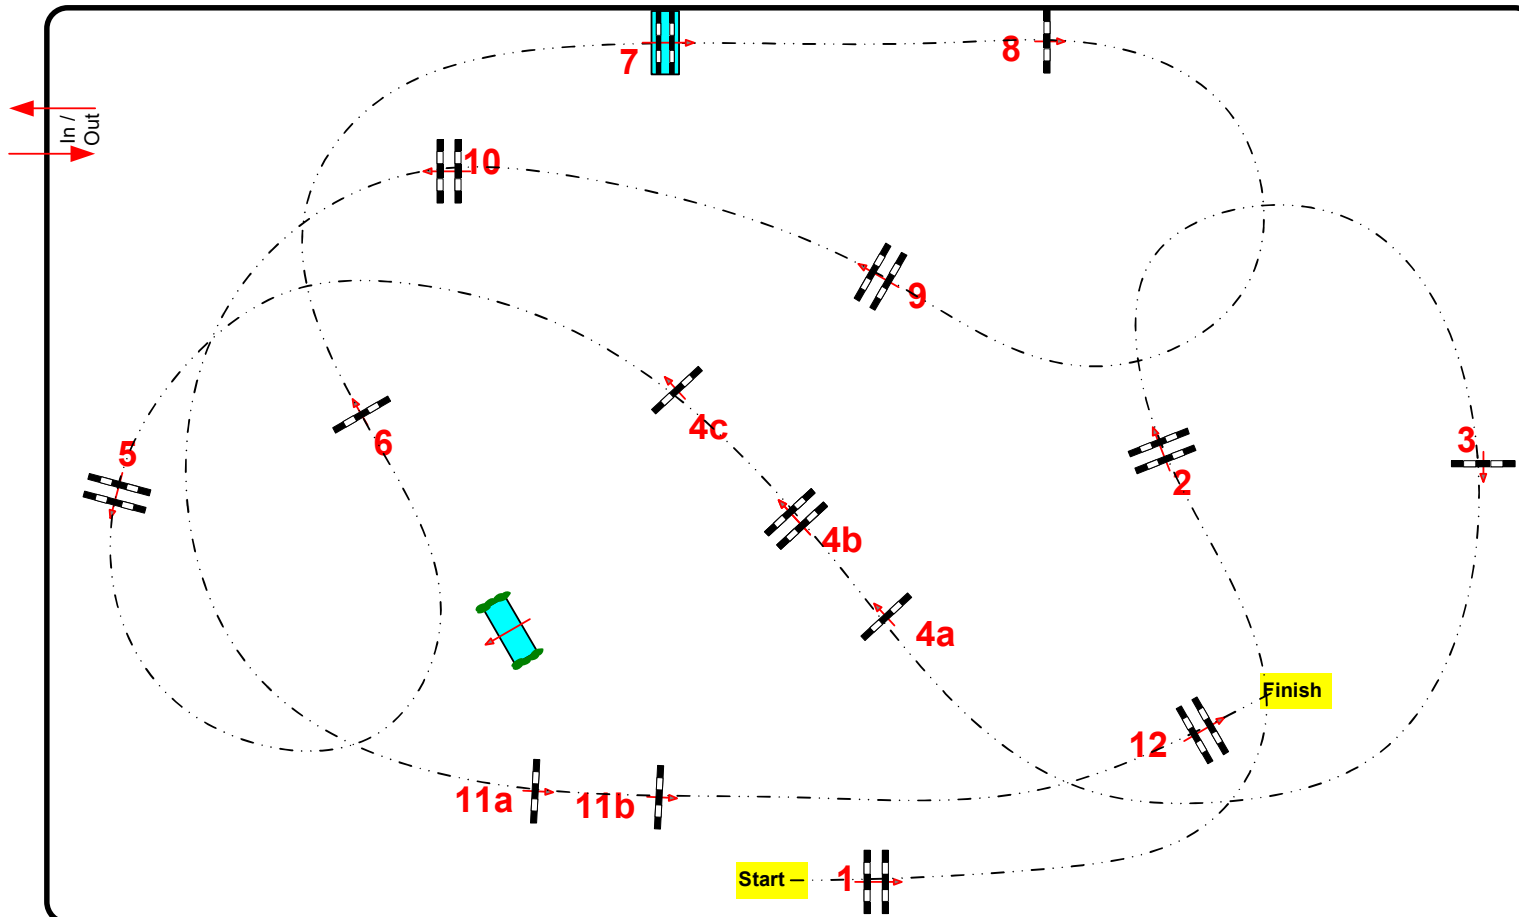

CANTELEU CSI **

16 – 18 juillet 2021

CSI ** / CSI* / amateurs

Class No.: csi ** 1.45m

Competition against the clock

vendredi 16 juillet 2021

Start: 0:00

Table: A
National RG:
FEI RG / Art. 238.2.1
Height: 1.45 m

Speed: 375 m/min
Length: 0 m
Time allowed: 0 sec
Time limit: 0 sec

Obstacles:
Efforts:
Penalty sec:
Closed combination:

1st Jump-off:
Length: 0 m
Time allowed: 0 sec
Time limit: 0 sec

2nd Jump-off:
Length: 0 m
Time allowed: 0 sec
Time limit: 0 sec