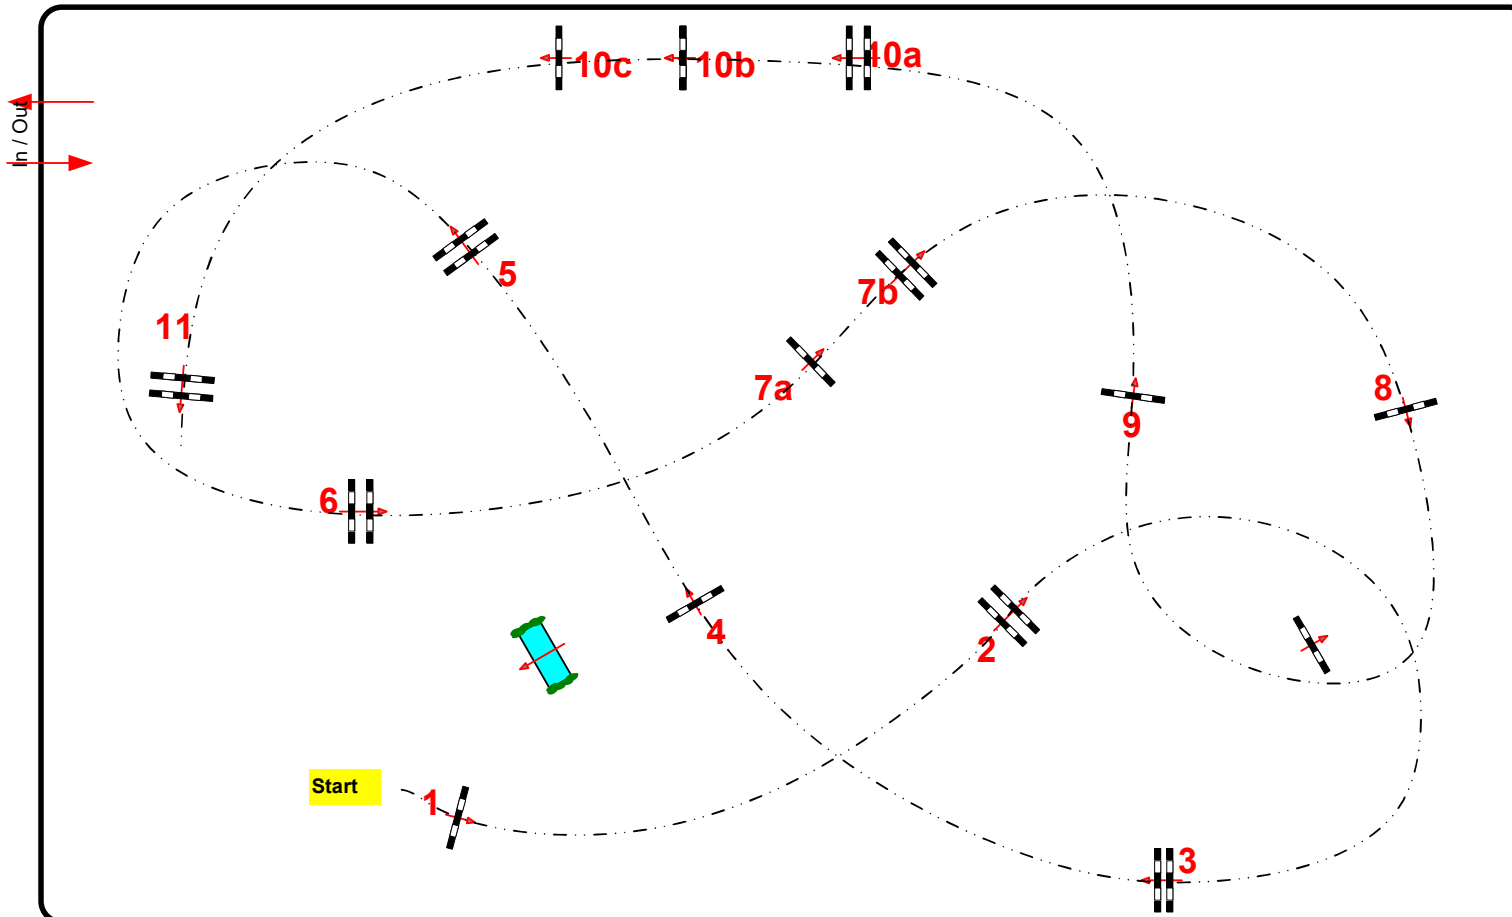

# CANTELEU CSI \*\*

16 – 18 juillet 2021

**CSI \*\* / CSI\* / amateurs**

Class No.: csi \*\* 1.40m

Competition against the clock

samedi 17 juillet 2021

Start: 0:00

Table: A  
National RG:  
FEI RG / Art. 238.2.1  
Height: 1.40 m

Speed: 350 m/min  
Length: 0 m  
Time allowed: 0 sec  
Time limit: 0 sec

Obstacles:  
Efforts:  
Penalty sec:  
Closed combination:

1st Jump-off:  
Length: 0 m  
Time allowed: 0 sec  
Time limit: 0 sec

2nd Jump-off:  
Length: 0 m  
Time allowed: 0 sec  
Time limit: 0 sec