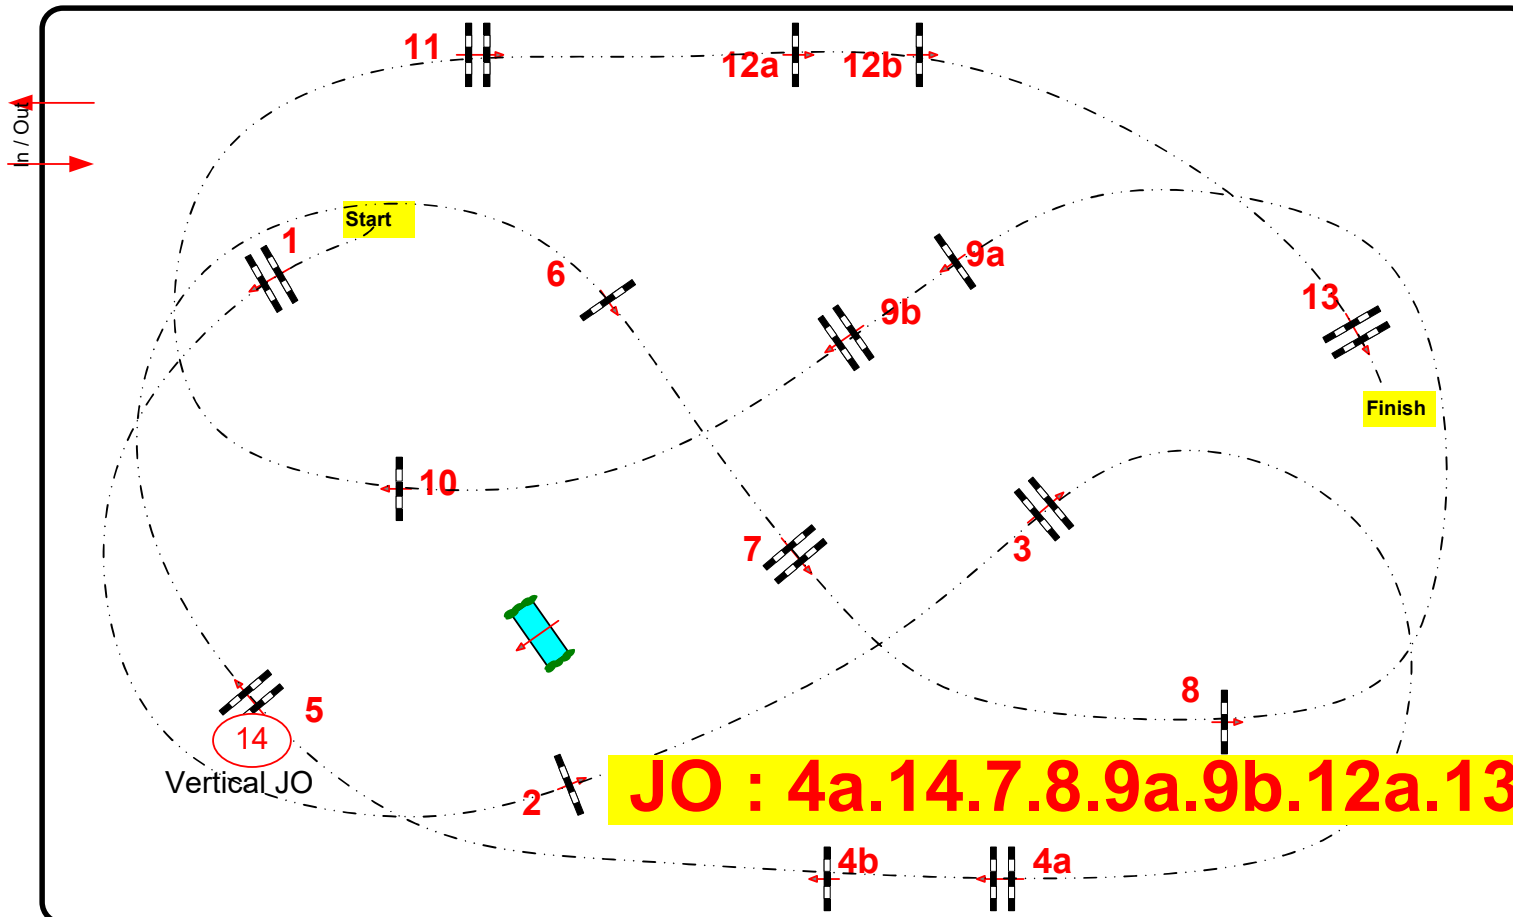

CANTELEU CSI **

16 – 18 juillet 2021

CSI ** / CSI* / amateurs

Class No.: csi ** 1.40

Competition with one jump-off

vendredi 16 juillet 2021

Start: 0:00

Table: A
National RG:
FEI RG / Art. 238.2.2
Height: 1.40 m

Speed: 350 m/min
Length: 0 m
Time allowed: 0 sec
Time limit: 0 sec

Obstacles:
Efforts:
Penalty sec:
Closed combination:

1st Jump-off:
Length: 300 m
Time allowed: 52 sec
Time limit: 104 sec

2nd Jump-off:
Length: 0 m
Time allowed: 0 sec
Time limit: 0 sec