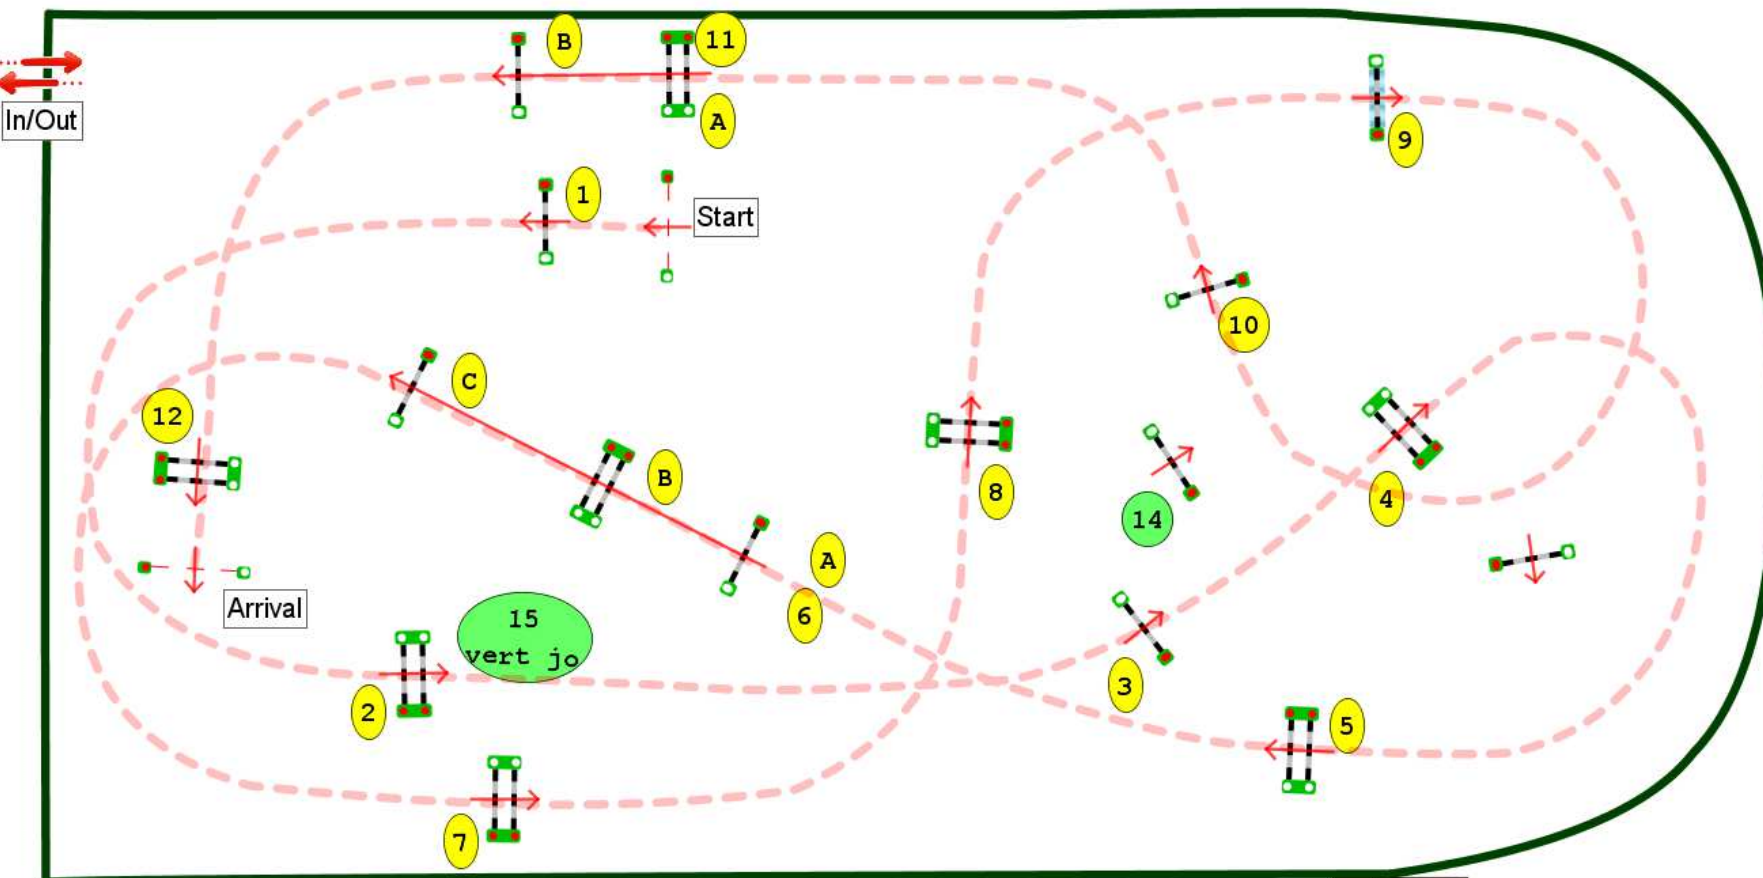

CANTELEU

The 07/18/2021 at 09:30

Type : CSI YH 7 GP
Height : 1.35m
Class speed : 350m/m

Table of A against the penalties : clock
Article : 238.2.2
Length : 490.0m
Time allowed : 84s
Time limit : 168s

Table of With jump-off penalties :
8.9.10.11a.11b.14.5.15
Length : 300.0m
Time allowed : 52s
Time limit : 104s

Jump Off: 8.9.10.11a.11b.14.5.15

Course Designer
Jean Christophe LAPARRA