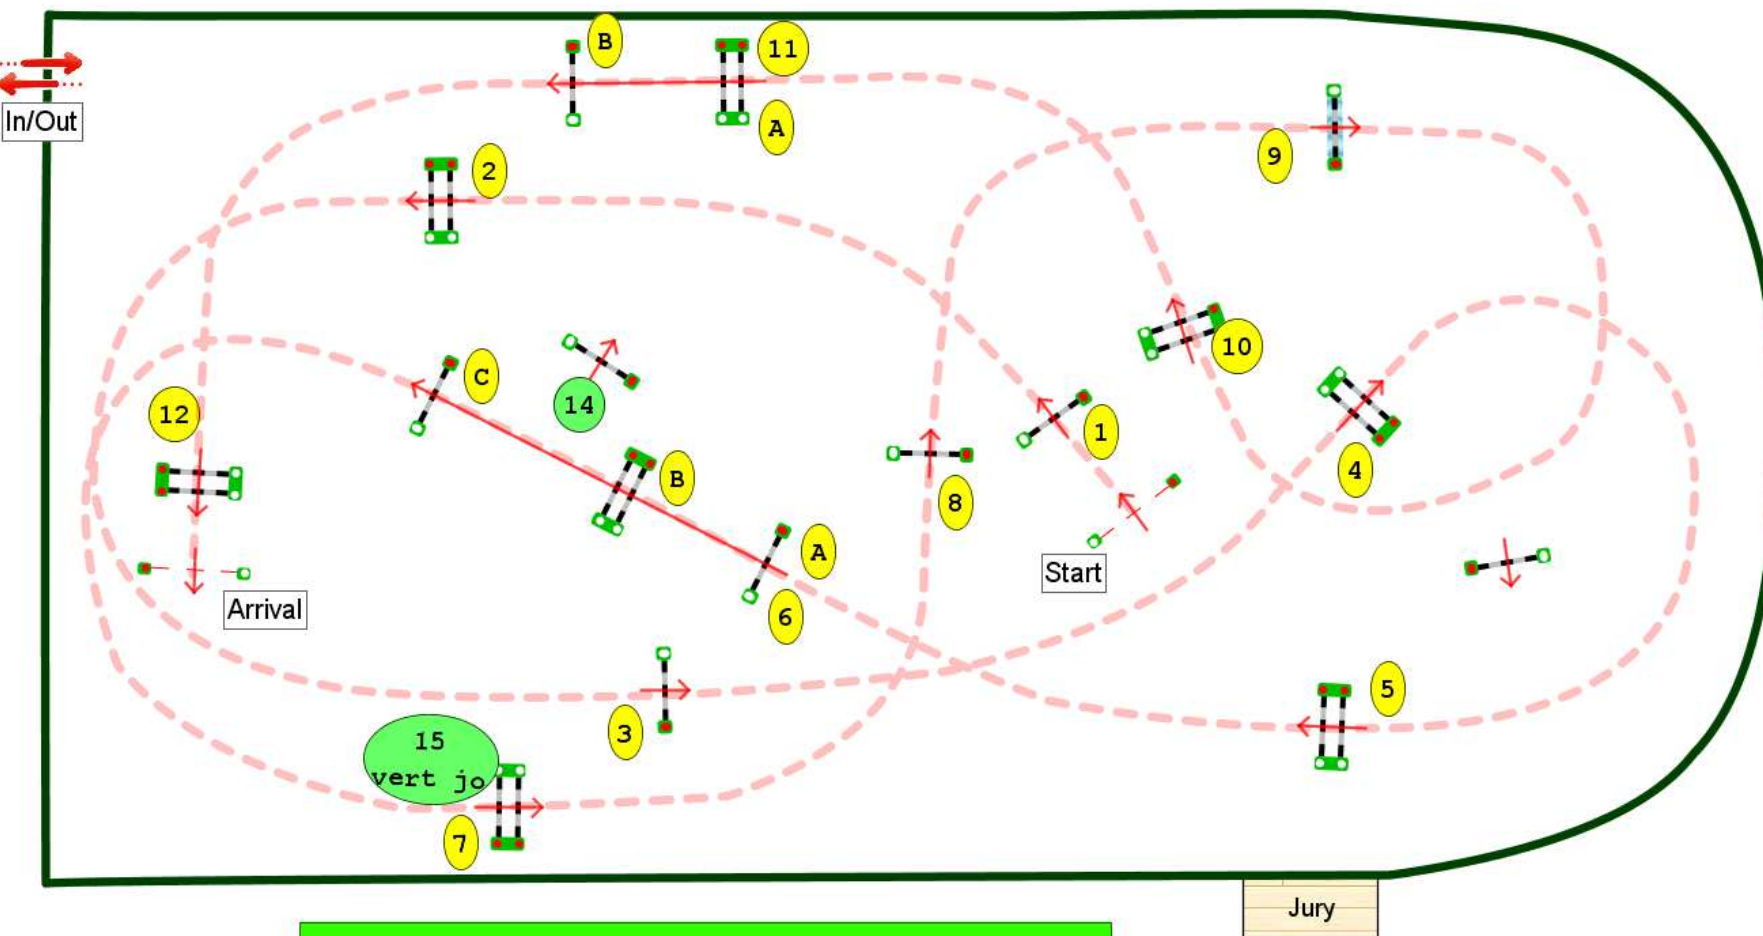

Type : CSI YH 6 GP
Height : 1.3m
Class speed : 350m/m

Table of A against the
penalties : clock
Article : 238.2.2
Length : 520.0m
Time allowed : 90s
Time limit : 180s

Table of With jump-off
penalties :
1.2.14.9.6a.6b.15.4
Length : 300.0m
Time allowed : 52s
Time limit : 104s

Jump Off: 1.2.14.9.6a.6b.15.4

Course Designer
Jean Christophe LAPARRA