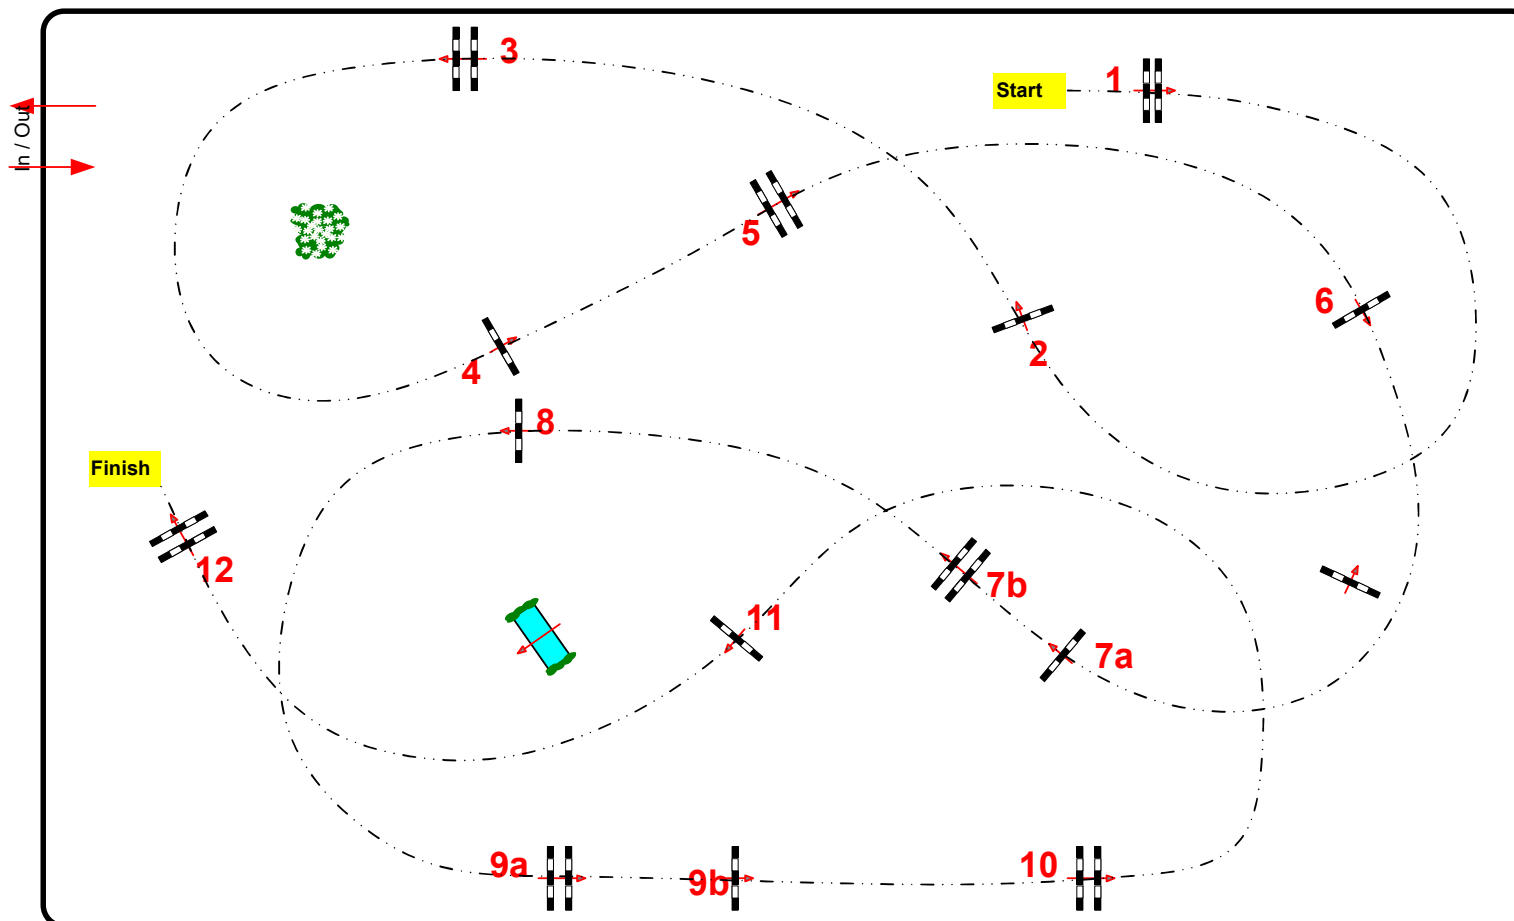

CANTELEU CSI **

16 – 18 juillet 2021

CSI ** / CSI* / amateurs

Class No.: csi ** 1.35m

Competition against the clock

vendredi 16 juillet 2021

Start: 0:00

Table: A
National RG:
FEI RG / Art. 238.2.1
Height: 1.35 m

Speed: 350 m/min
Length: 0 m
Time allowed: 0 sec
Time limit: 0 sec

Obstacles:
Efforts:
Penalty sec:
Closed combination:

1st Jump-off:
Length: 0 m
Time allowed: 0 sec
Time limit: 0 sec

2nd Jump-off:
Length: 0 m
Time allowed: 0 sec
Time limit: 0 sec