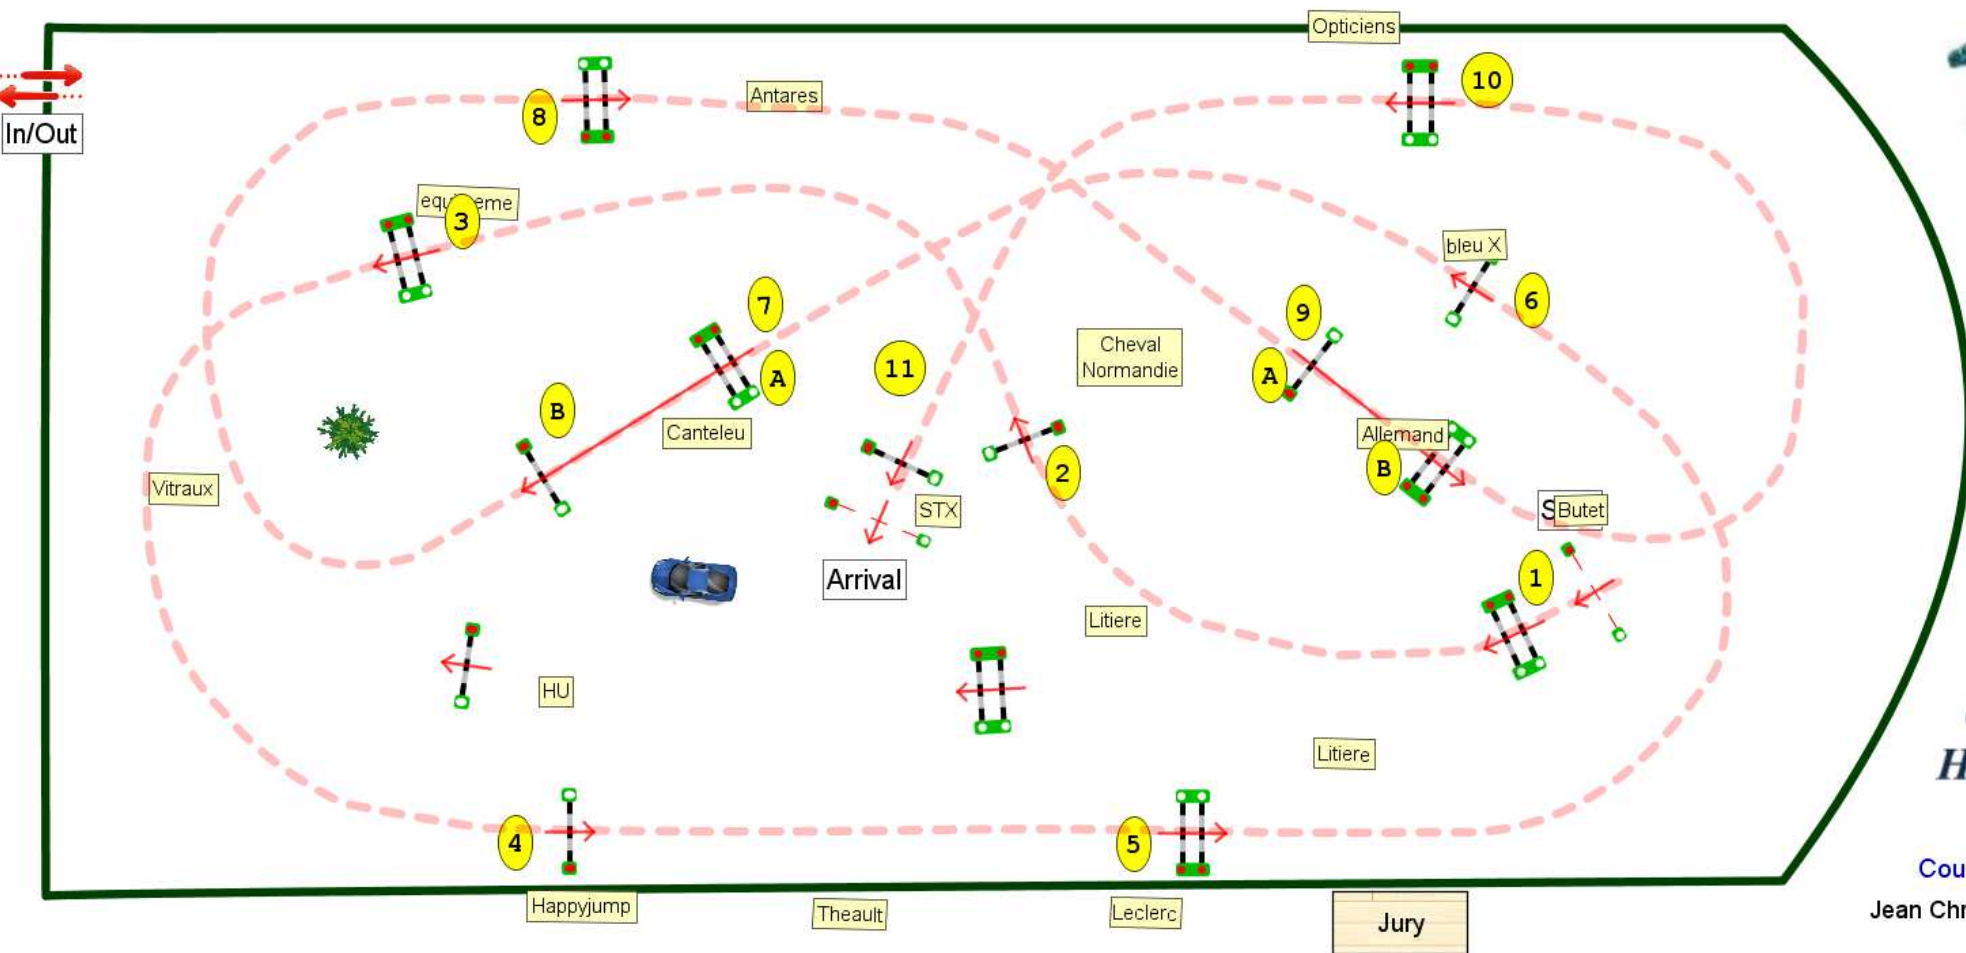

Type : CSI YH 6/7
Height : 1.25m
Class speed : 350m/m

Table of penalties : clock
Article : 238.1.1
Length : 490.0m
Time allowed : **84s**
Time limit : 168s

Table of penalties : Without jump-off

Course Designer
Jean Christophe LAPARRA