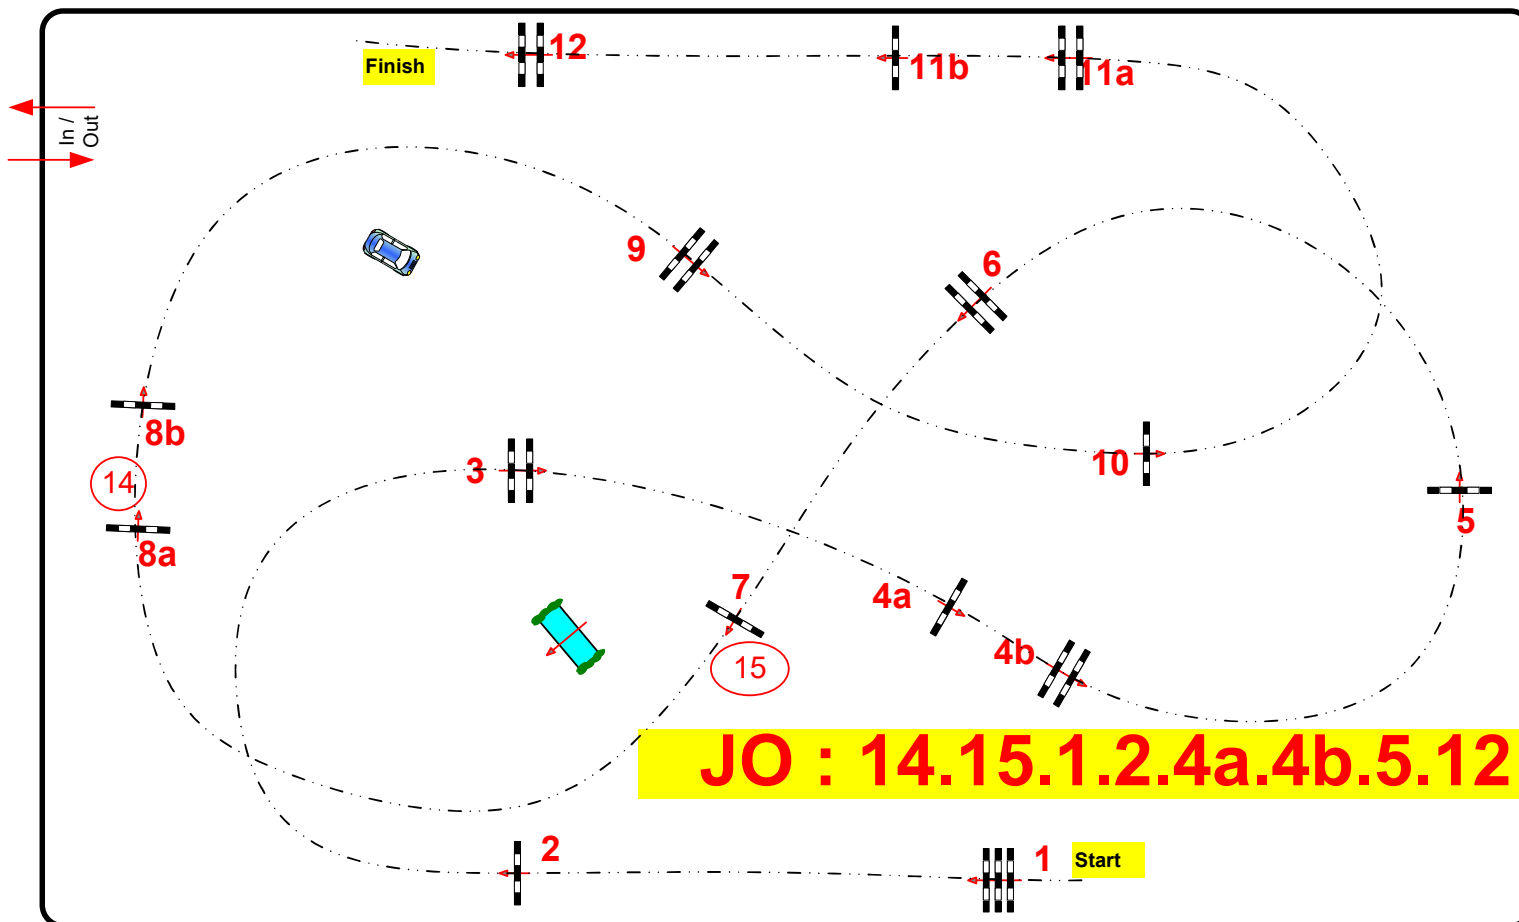

CANTELEU CSI **

16 – 18 juillet 2021

CSI ** / CSI* / amateurs

Class No.: csi amateur grand prix

Competition with one jump-off

dimanche 18 juillet 2021

Start: 0:00

Table: A
National RG:
FEI RG / Art. 238.2.2
Height: 1.25 m

Speed: 375 m/min
Length: 0 m
Time allowed: 0 sec
Time limit: 0 sec

Obstacles:
Efforts:
Penalty sec:
Closed combination:

1st Jump-off:
Length: 320 m
Time allowed: 52 sec
Time limit: 104 sec

2nd Jump-off:
Length: 0 m
Time allowed: 0 sec
Time limit: 0 sec