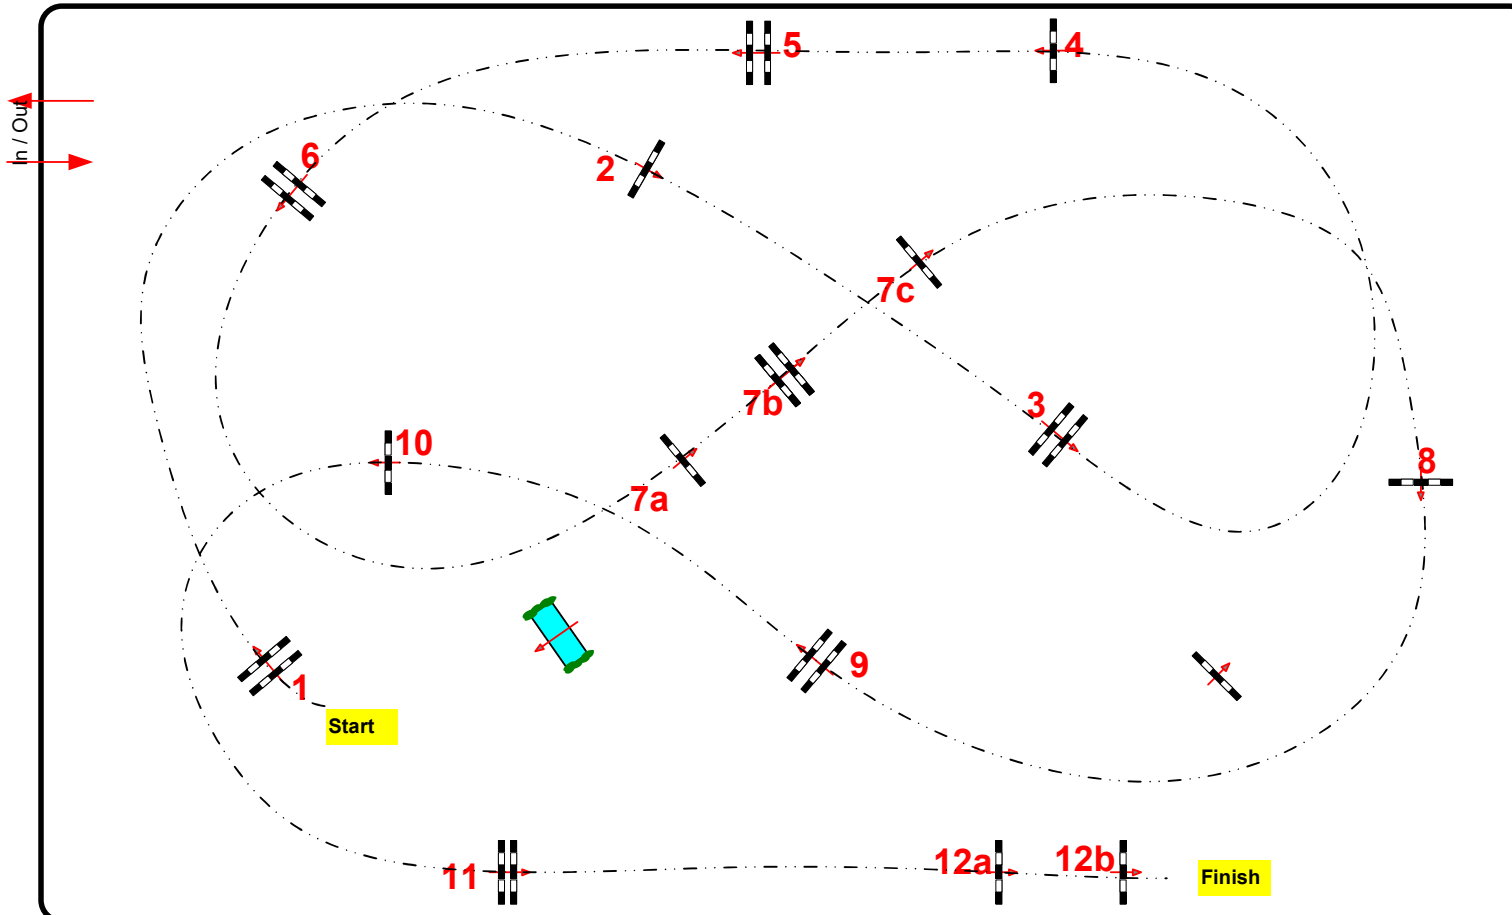

# CANTELEU CSI \*\*

16 – 18 juillet 2021

**CSI \*\* / CSI\* / amateurs**

**Class No.:** csi amateur 1.20

**Competition against the clock**

**vendredi 16 juillet 2021**

**Start: 0:00**

Table: A  
National RG:  
FEI RG / Art. 238.2.1  
Height: 1.20 m

Speed: 350 m/min  
Length: 0 m  
Time allowed: 0 sec  
Time limit: 0 sec

Obstacles:  
Efforts:  
Penalty sec:  
Closed combination:

1st Jump-off:  
Length: 0 m  
Time allowed: 0 sec  
Time limit: 0 sec

2nd Jump-off:  
Length: 0 m  
Time allowed: 0 sec  
Time limit: 0 sec