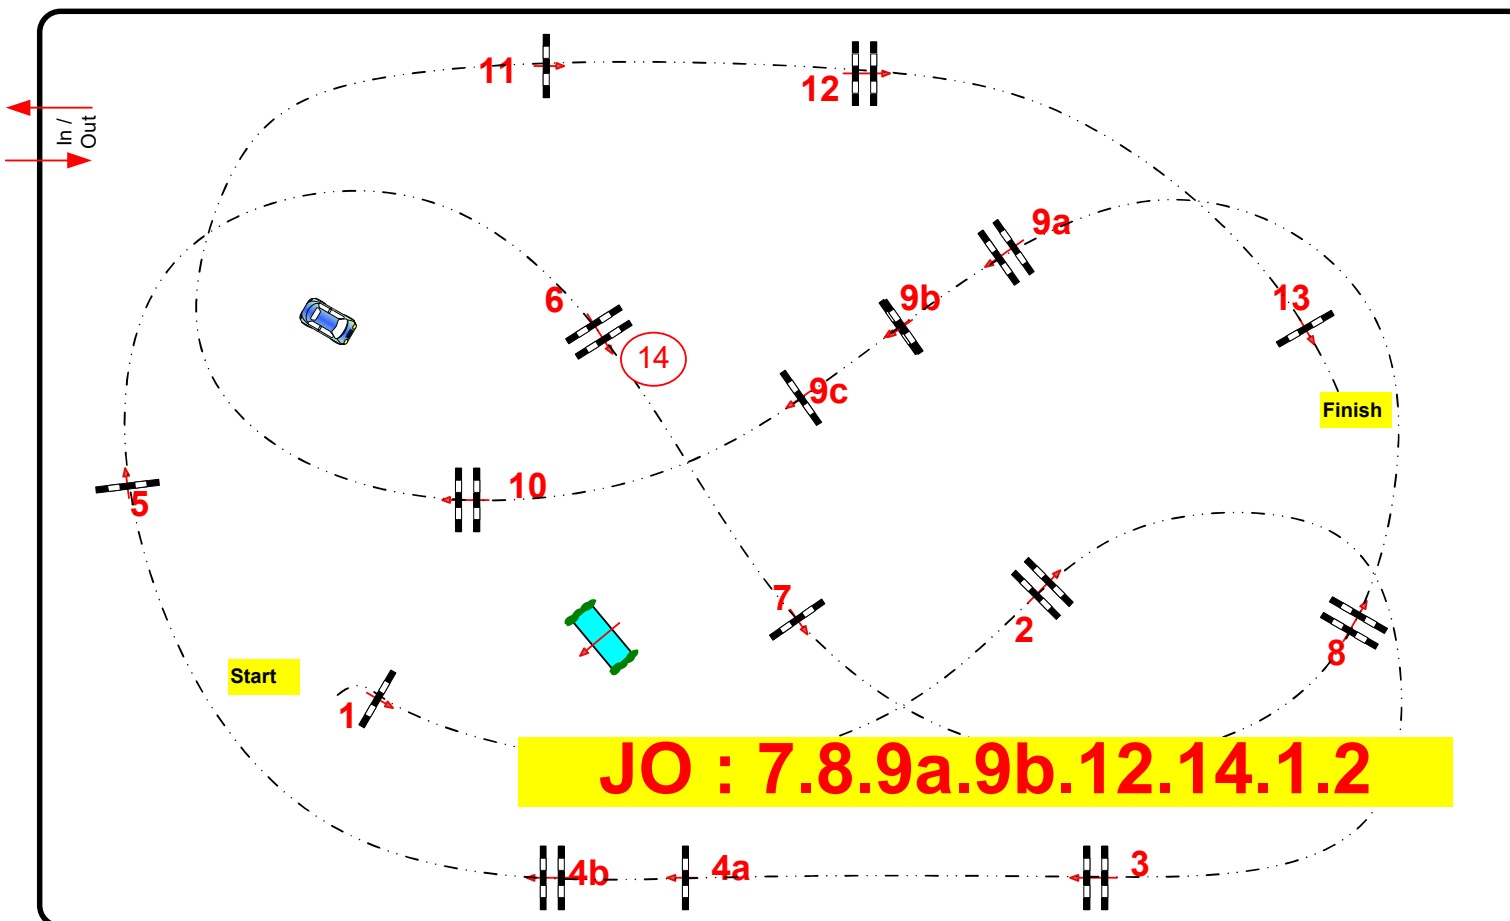

CANTELEU CSI **

16 – 18 juillet 2021

CSI ** / CSI* / amateurs

Class No.: csi * 1.35m

Competition with one jump-off

vendredi 16 juillet 2021

Start: 0:00

Table: A
National RG:
FEI RG / Art. 238.2.2
Height: 1.35 m

Speed: 375 m/min
Length: 0 m
Time allowed: 0 sec
Time limit: 0 sec

Obstacles:
Efforts:
Penalty sec:
Closed combination:

1st Jump-off:
Length: 0 m
Time allowed: 0 sec
Time limit: 0 sec

2nd Jump-off:
Length: 0 m
Time allowed: 0 sec
Time limit: 0 sec