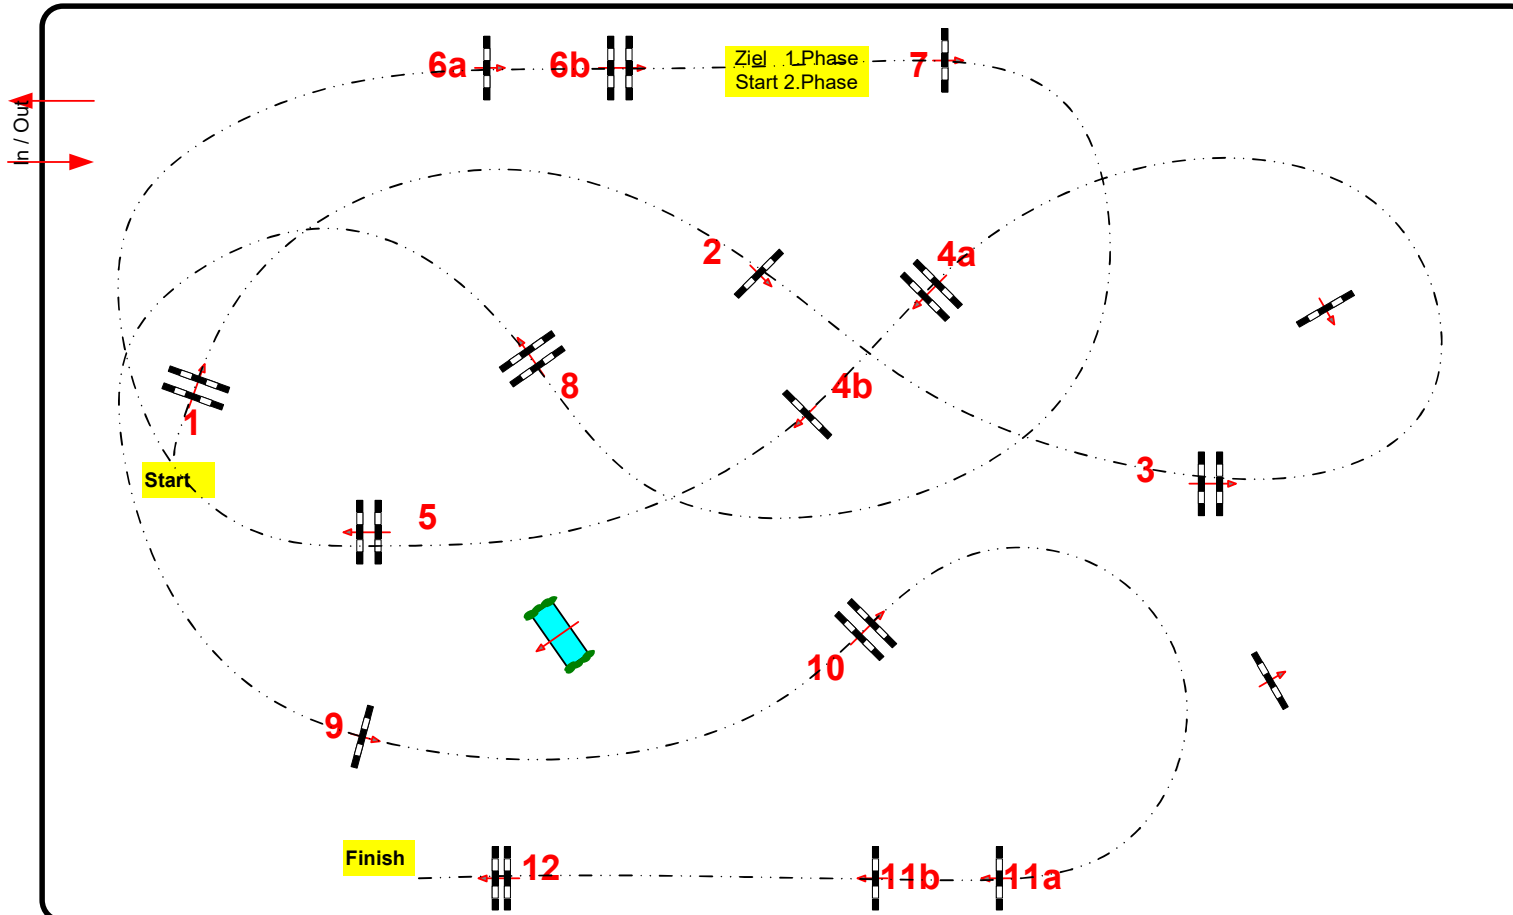

CANTELEU CSI **

16 – 18 juillet 2021

CSI ** / CSI* / amateurs

Class No.: csi ** 1.35m

Competition in two Phases

vendredi 16 juillet 2021

Start: 0:00

Table: A
 National RG:
 FEI RG / Art. 274.2.5
 Height: 1.35 m

Speed: 350 m/min
 Length: 0 m
 Time allowed: 0 sec
 Time limit: 0 sec

Obstacles:
 Efforts:
 Penalty sec:
 Closed combination:

1st Jump-off:
 Length: 0 m
 Time allowed: 0 sec
 Time limit: 0 sec

2nd Jump-off:
 Length: 0 m
 Time allowed: 0 sec
 Time limit: 0 sec