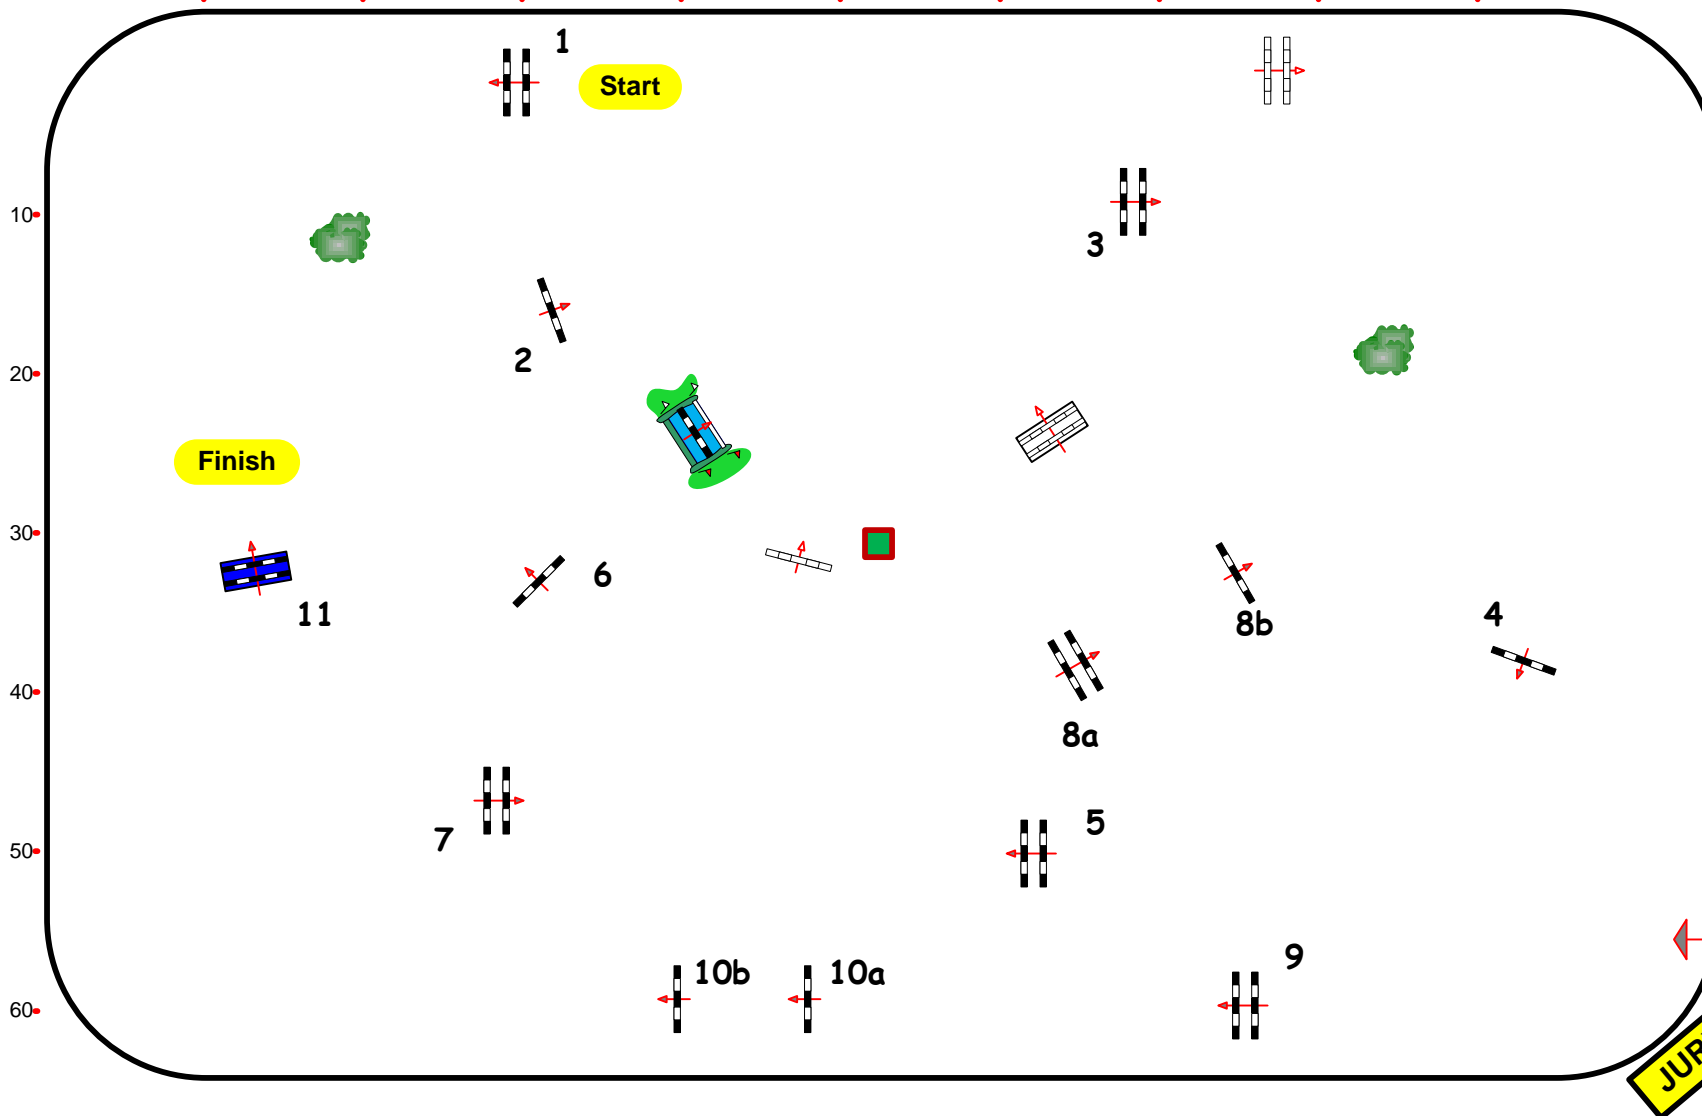

Class No.: 5

Préparatoire

Barème A sans chrono sans barrage

Table: A
National RG:
FEI RG / Art. 238.1.1
Height: 1,25 m

Speed: 350 m/min
Length: 0 m
Time allowed: 0 sec
Time limit: 0 sec

Obstacles: 11
Efforts: 13
Penalty sec:
Closed combination:

1st Jump-off:
Length: 0 m
Time allowed: 0 sec
Time limit: 0 sec

10 20 30 40 50 60 70 80 90

Course Designers :

Grégory BODO

Bastien SALMON