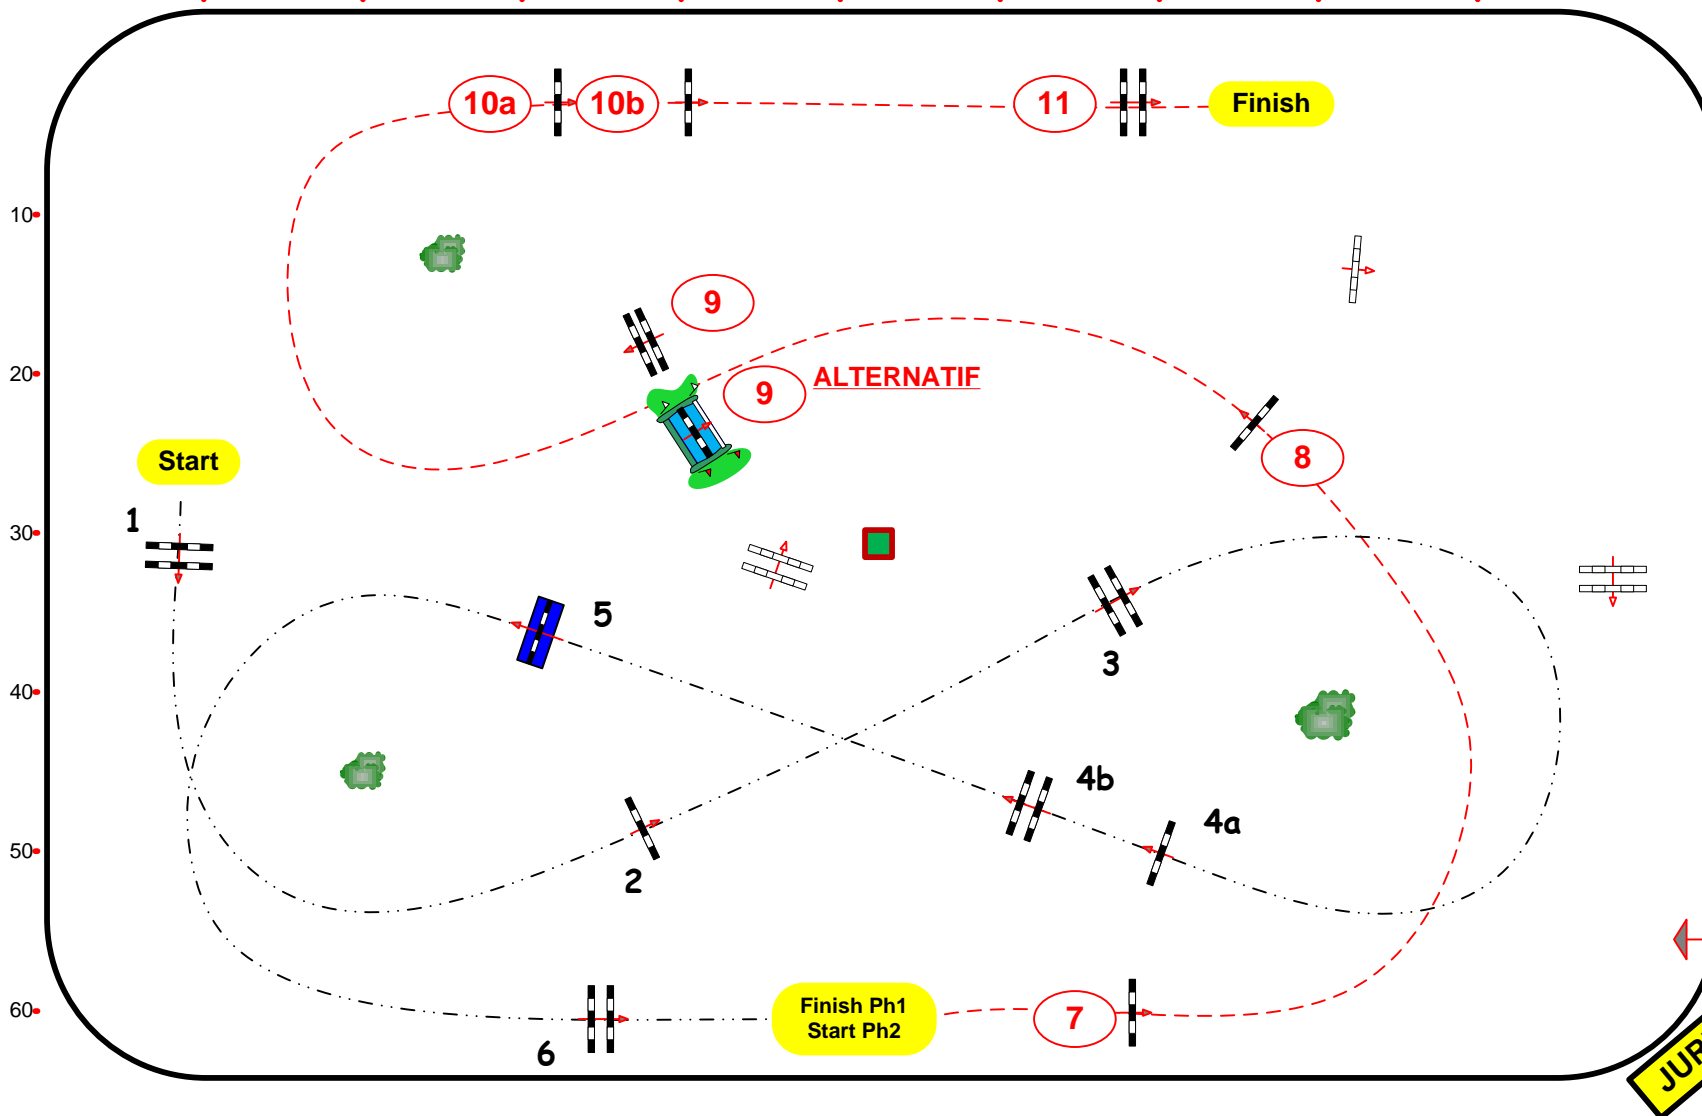

Class No.: 4

Pro 2 GP / 7 ans

Barème A à temps différé

Table: A	Speed: 350 m/min	Obstacles: 11	2nd Phase: 7 à 11
National RG:	Length: 0 m	Efforts: 13	Length: 0 m
FEI RG / Art. 274.2.5	Time allowed: 0 sec	Penalty sec:	Time allowed: 0 sec
Height: 1,30 m	Time limit: 0 sec	Closed combination:	Time limit: 0 sec

10 20 30 40 50 60 70 80 90

Course Designers :

Grégory BODO

Bastien SALMON