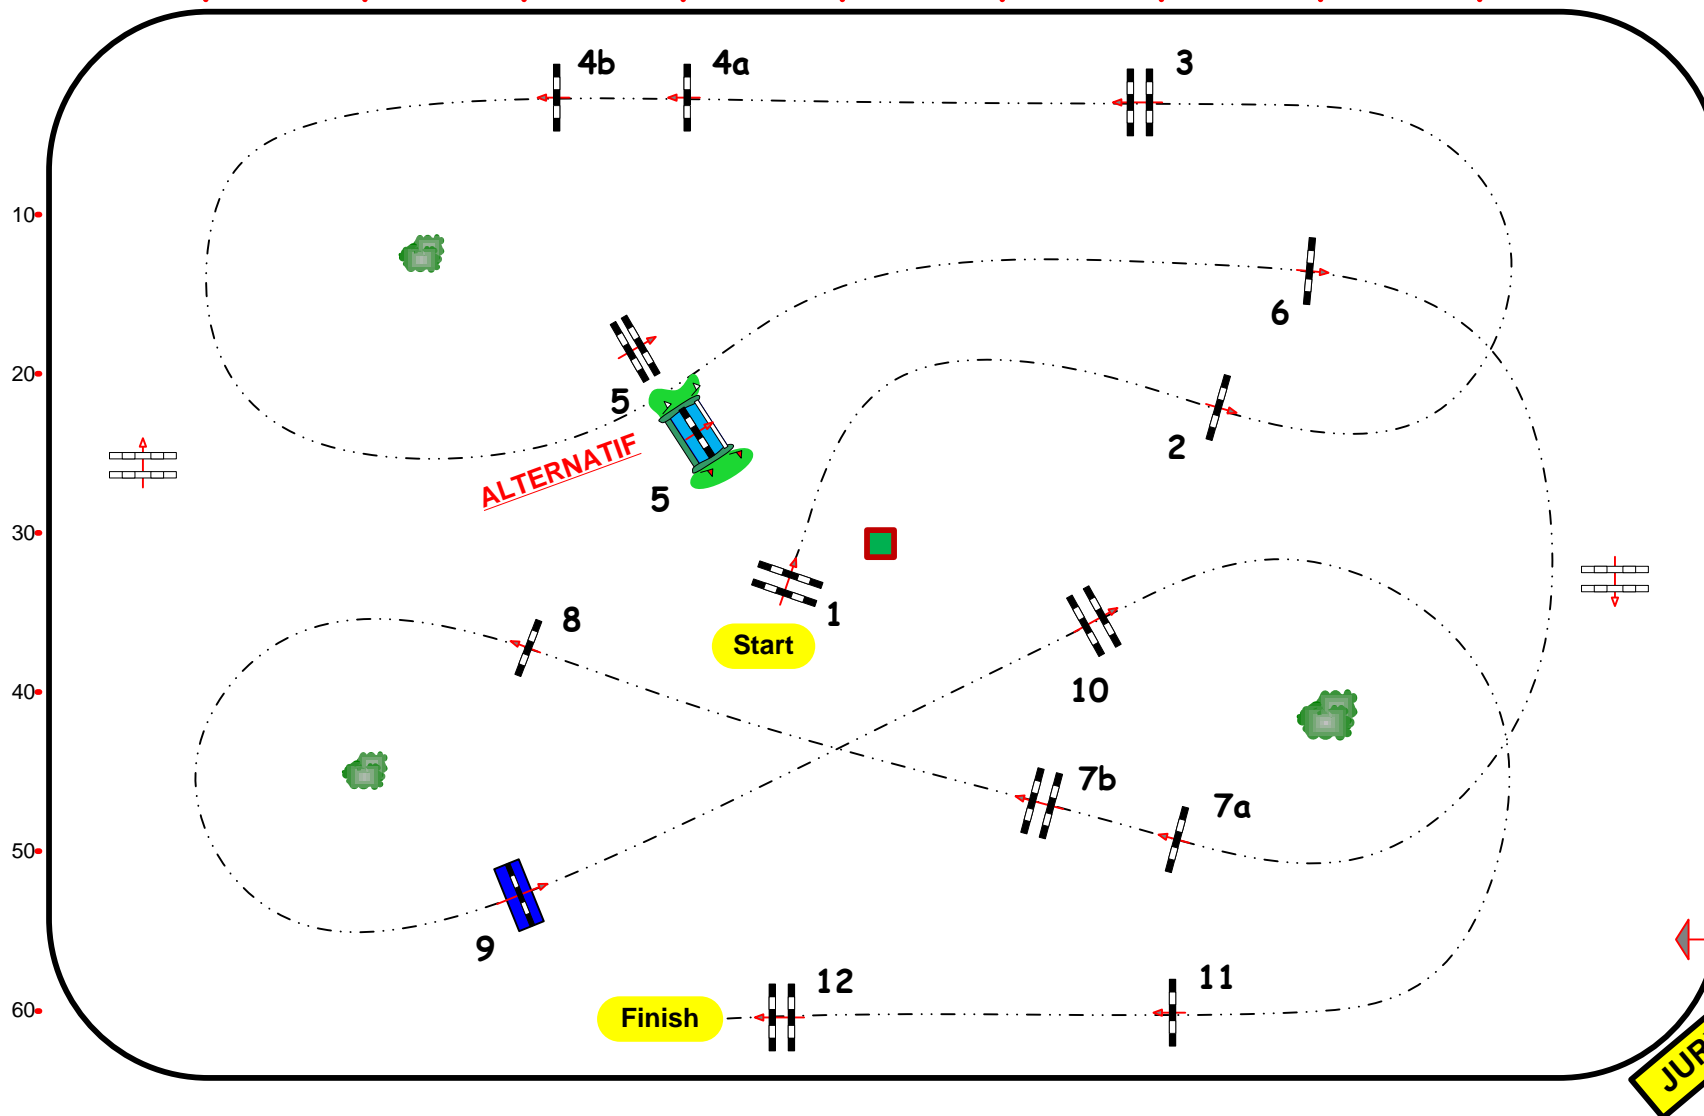

Class No.: 3

Pro 1 GP

Barème A au chrono sans barrage

Table: A	Speed: 375 m/min	Obstacles: 12	2nd Phase:
National RG:	Length: 0 m	Efforts: 14	Length: 0 m
FEI RG / Art. 238.2.1	Time allowed: 0 sec	Penalty sec:	Time allowed: 0 sec
Height: 1,40 m	Time limit: 0 sec	Closed combination:	Time limit: 0 sec

10 20 30 40 50 60 70 80 90

Course Designers :

Grégory BODO

Bastien SALMON