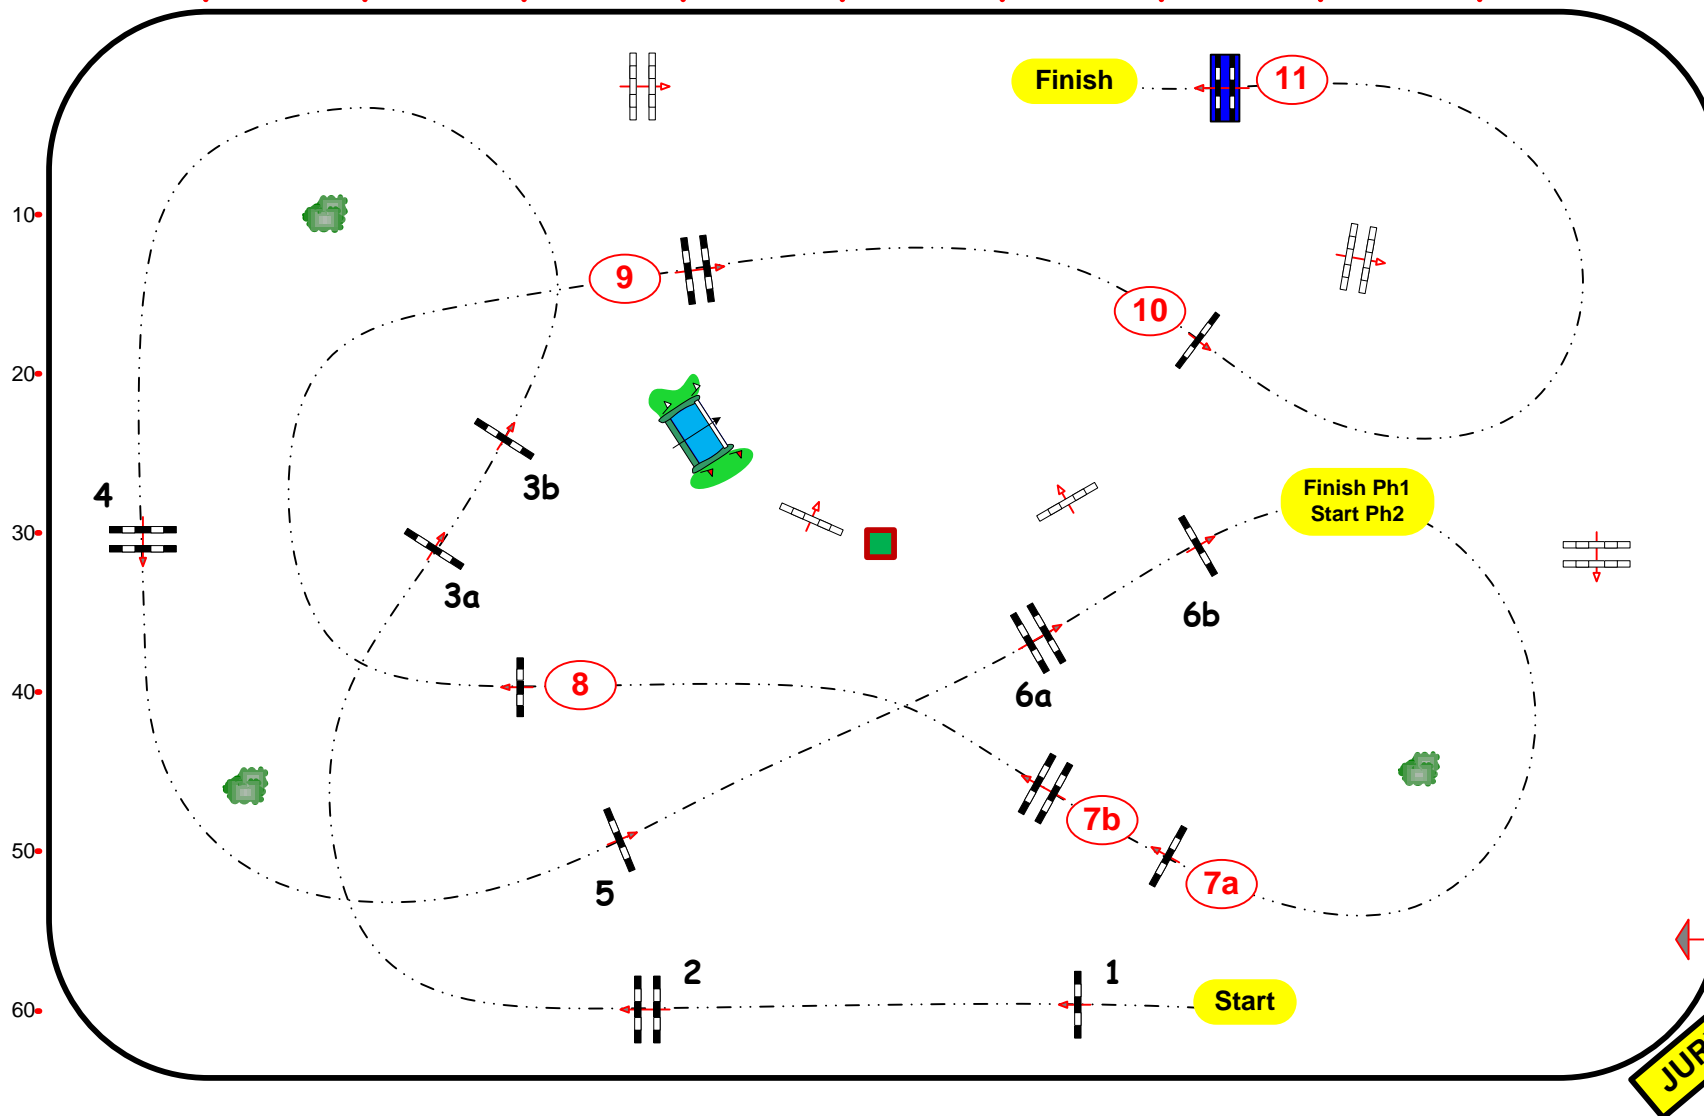

Class No.: 2

Pro 2 GP

Barème A à temps différé

Table: A	Speed: 350 m/min	Obstacles: 11	2nd Phase: 7 à 11
National RG:	Length: 0 m	Efforts: 14	Length: 0 m
FEI RG / Art. 274.2.5	Time allowed: 0 sec	Penalty sec:	Time allowed: 0 sec
Height: 1,30 m	Time limit: 0 sec	Closed combination:	Time limit: 0 sec

10 20 30 40 50 60 70 80 90

Course Designers :

Grégory BODO

Bastien SALMON