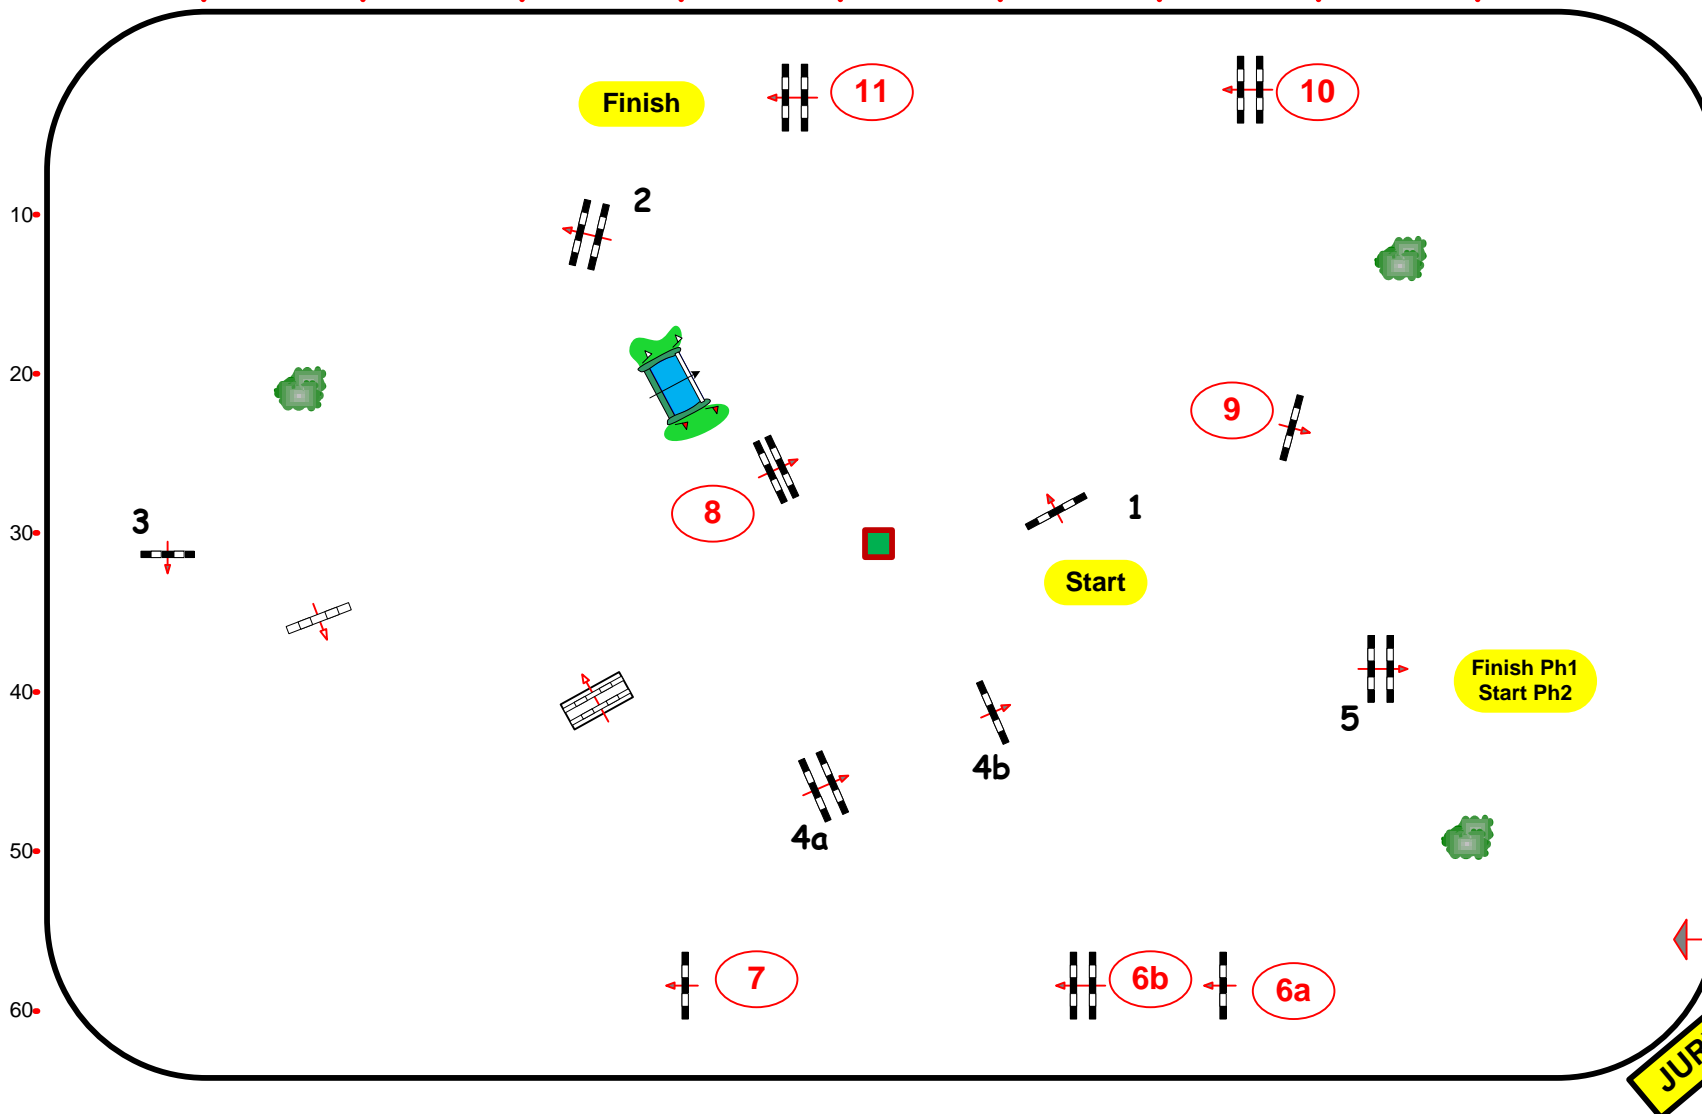

Class No.: 15

Pro 3 Grand Prix

Barème A à temps différé

Table: A	Speed: 350 m/min	Obstacles: 11	2nd Phase: 6 à 11
National RG:	Length: 0 m	Efforts: 13	Length: 0 m
FEI RG / Art. 274.2.5	Time allowed: 0 sec	Penalty sec:	Time allowed: 0 sec
Height: 1,25 m	Time limit: 0 sec	Closed combination:	Time limit: 0 sec

10 20 30 40 50 60 70 80 90

Course Designers :

Grégory BODO

Bastien SALMON