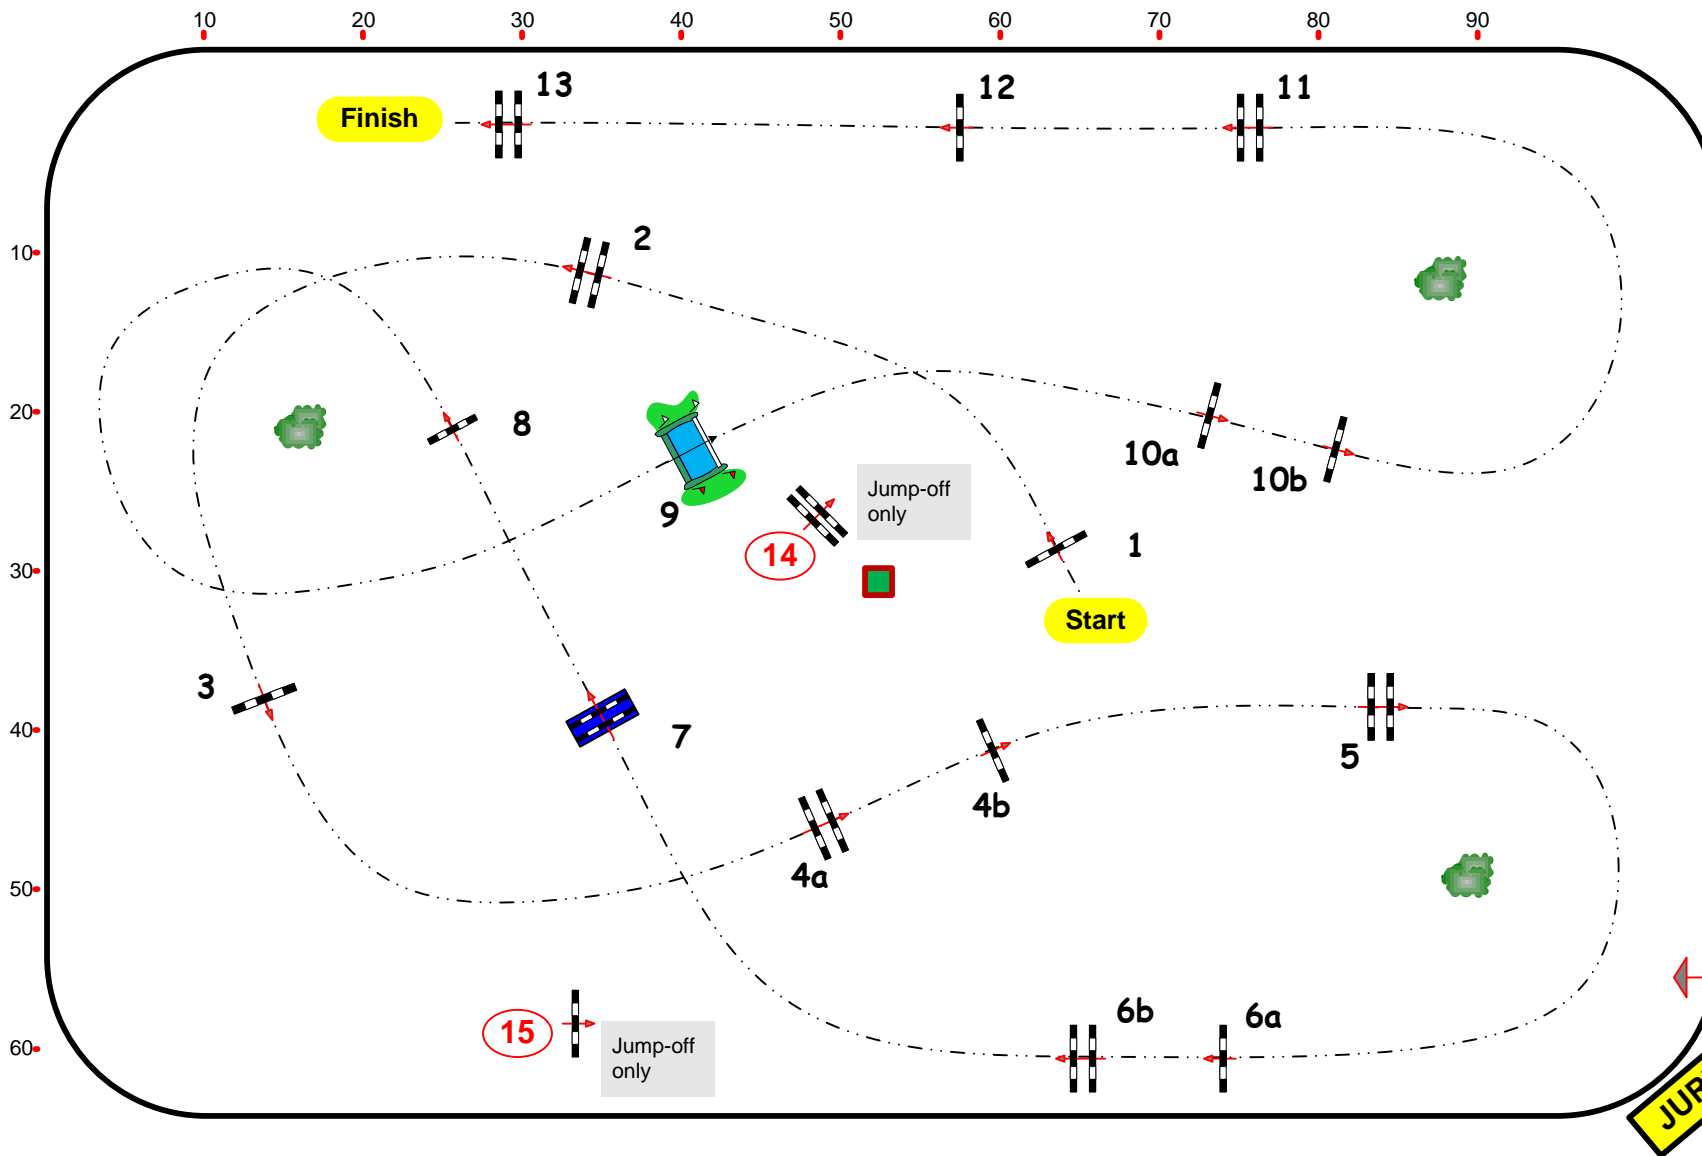

Grand National – VICHY 2021

Class No.: 14

GP Pro Elite

Barème A au chrono avec barrage au chrono

vendredi 22 mars 2019

Table: A
National RG:
FEI RG / Art. 238.2.2
Height: 1,50 m

Speed: 375 m/min
Length: 0 m
Time allowed: 0 sec
Time limit: 0 sec

Obstacles: 13
Efforts: 16
Penalty sec:
Closed combination:

1st Jump-off: 1 - 2 - 14 - 10b - 6ab - 7 - 15
Length: 330 m
Time allowed: 53 sec
Time limit: 106 sec

Course Designers :

Grégory BODO

Bastien SALMON