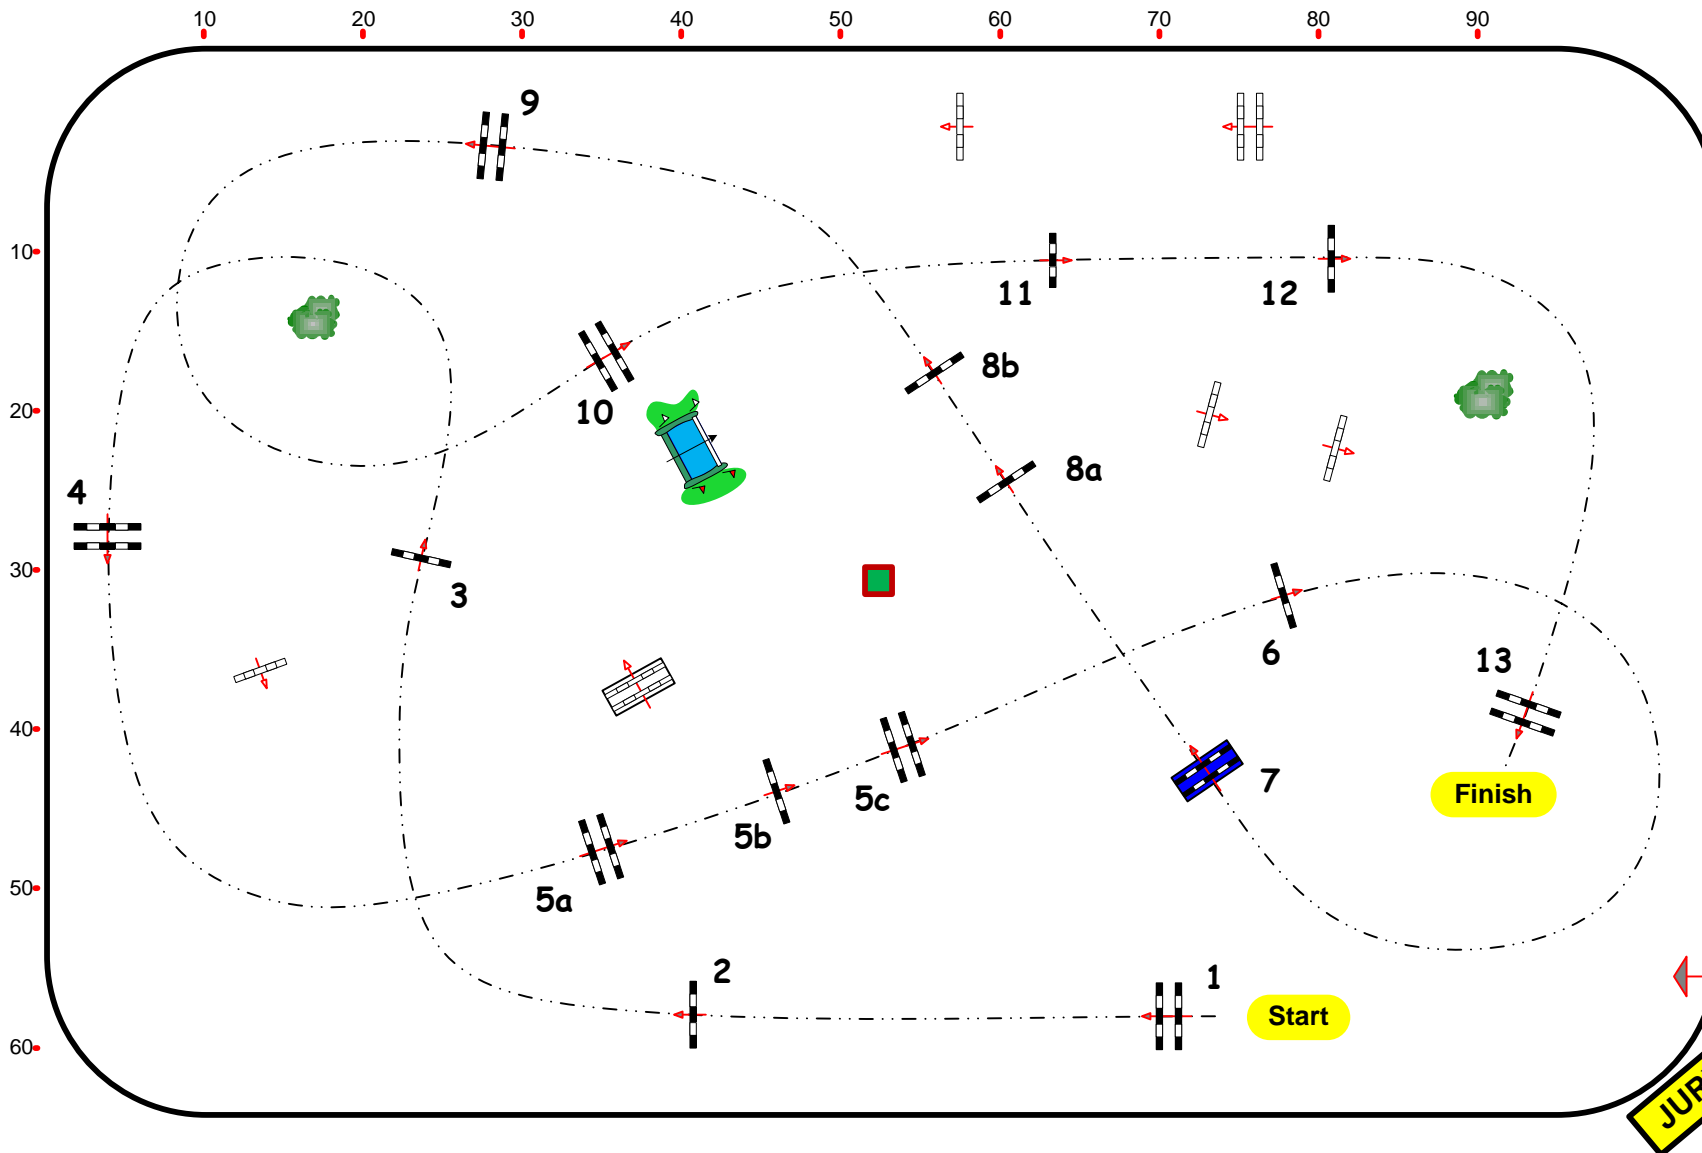

Grand National – VICHY 2021

Class No.: 13

Pro 1 GP

Barème A au chrono avec barrage au chrono

vendredi 22 mars 2019

Table: A
National RG:
FEI RG / Art. 238.2.2
Height: 1,40 m

Speed: 375 m/min
Length: 465 m
Time allowed: 75 sec
Time limit: 150 sec

Obstacles: 13
Efforts: 16
Penalty sec:
Closed combination:

1st Jump-off: 10 - 12 - 8a - 9 - 5bc - 1 - 2
Length: 320 m
Time allowed: 52 sec
Time limit: 104 sec

Course Designers :

Grégory BODO

Bastien SALMON