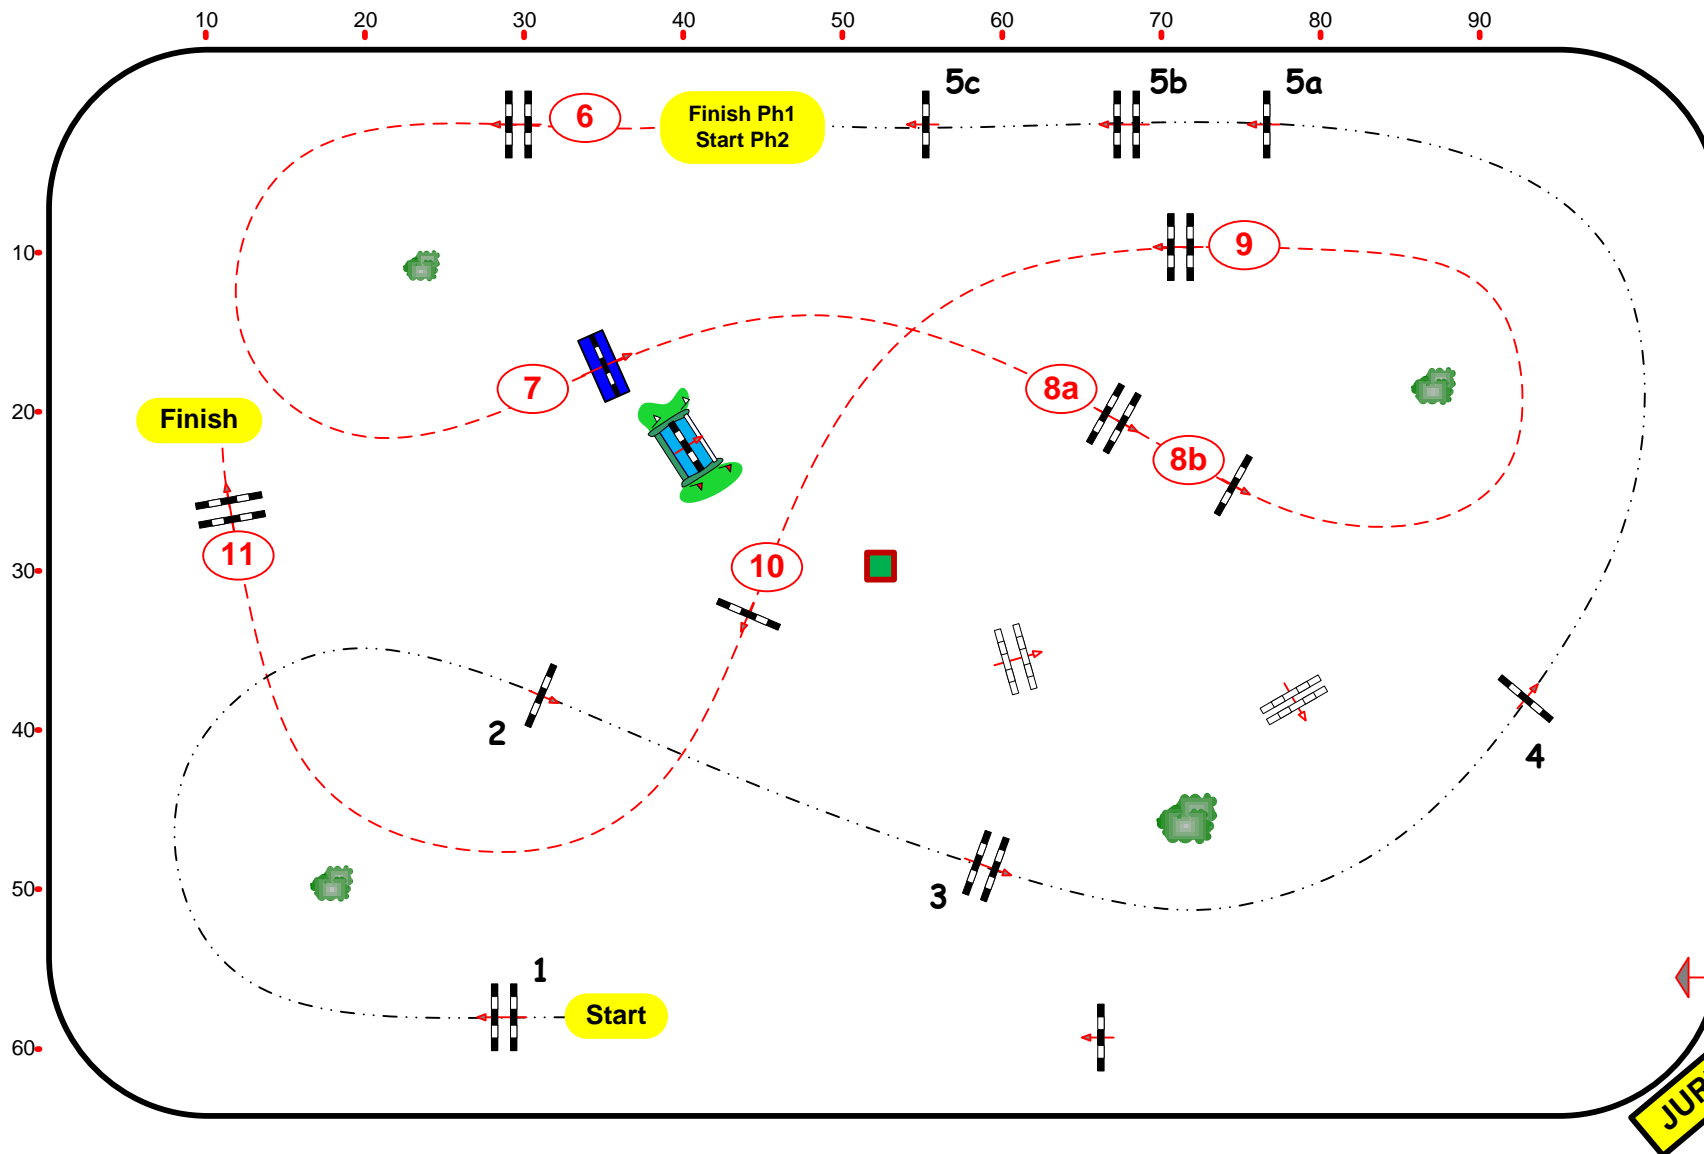

Class No.: 12

Pro 2 GP

Barème A à temps différé

Table: A	Speed: 350 m/min	Obstacles: 11	2nd Phase: 6 à 11
National RG:	Length: 0 m	Efforts: 14	Length: 0 m
FEI RG / Art. 274.2.5	Time allowed: 0 sec	Penalty sec:	Time allowed: 0 sec
Height: 1,35 m	Time limit: 0 sec	Closed combination:	Time limit: 0 sec

Course Designers :

Grégory BODO

Bastien SALMON