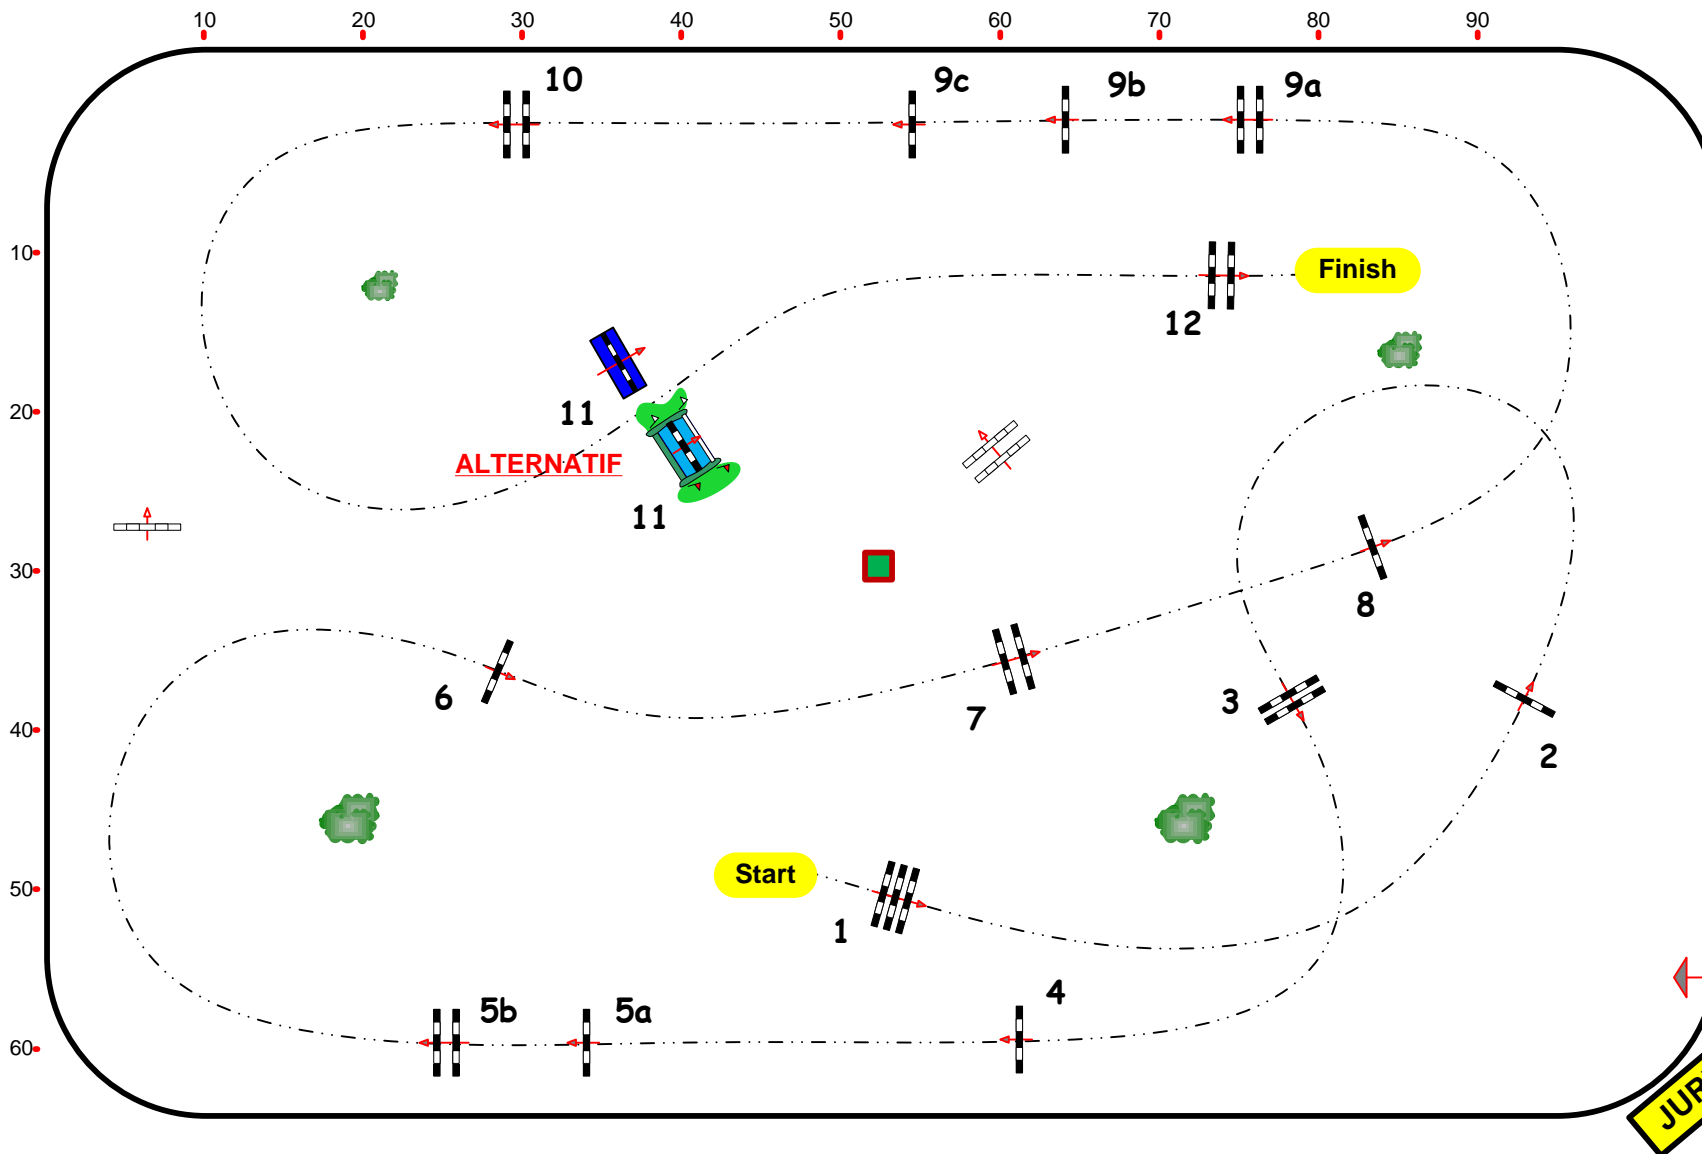

Class No.: 11

Pro 1 Vitesse

Barème A sans chrono

Table: A	Speed: 375 m/min	Obstacles: 12	1st Jump-off:
National RG:	Length: 0 m	Efforts: 15	Length: 0 m
FEI RG / Art. 238.2.1	Time allowed: 0 sec	Penalty sec:	Time allowed: 0 sec
Height: 1,45 m	Time limit: 0 sec	Closed combination:	Time limit: 0 sec

Course Designers :

Grégory BODO

Bastien SALMON