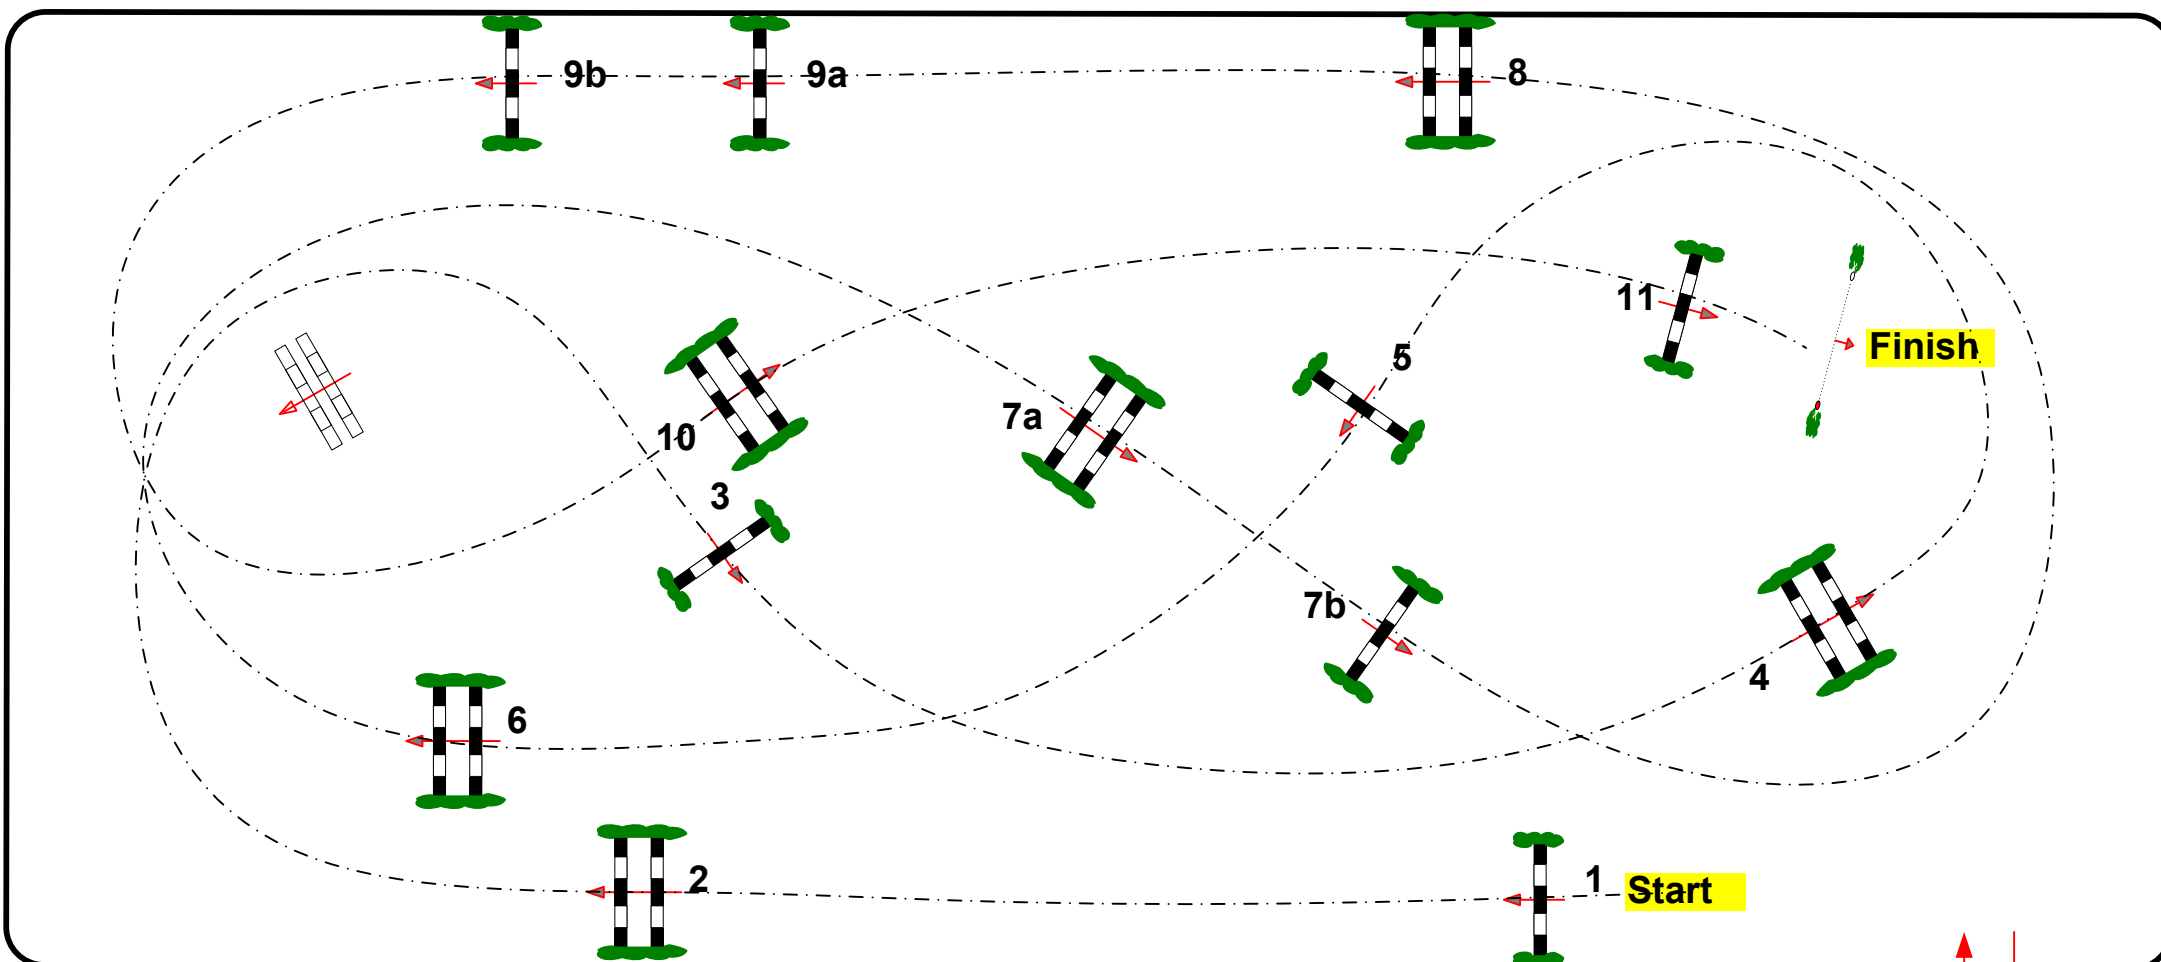

## 18/20 decembre 2020

COURSE DESIGNER

Cédric LONGIS

Class No.: **prepa 1.20 et 1.30**

Competition NOT against the clock

vendredi 18 decembre 2020

Start: 0:00

Table: A  
National RG:  
FEI RG / Art. 238.1.1  
Height: **1.20 et 1.30 m**

Speed: 350 m/min  
Length: 420 m  
Time allowed: 72 sec  
Time limit: 144 sec

Obstacles: 11  
Efforts: 13  
Penalty sec:  
Closed combination:

1st Jump-off:  
Length: 0 m  
Time allowed: 0 sec  
Time limit: 0 sec

2nd Jump-off:  
Length: 0 m  
Time allowed: 0 sec  
Time limit: 0 sec

In / Out