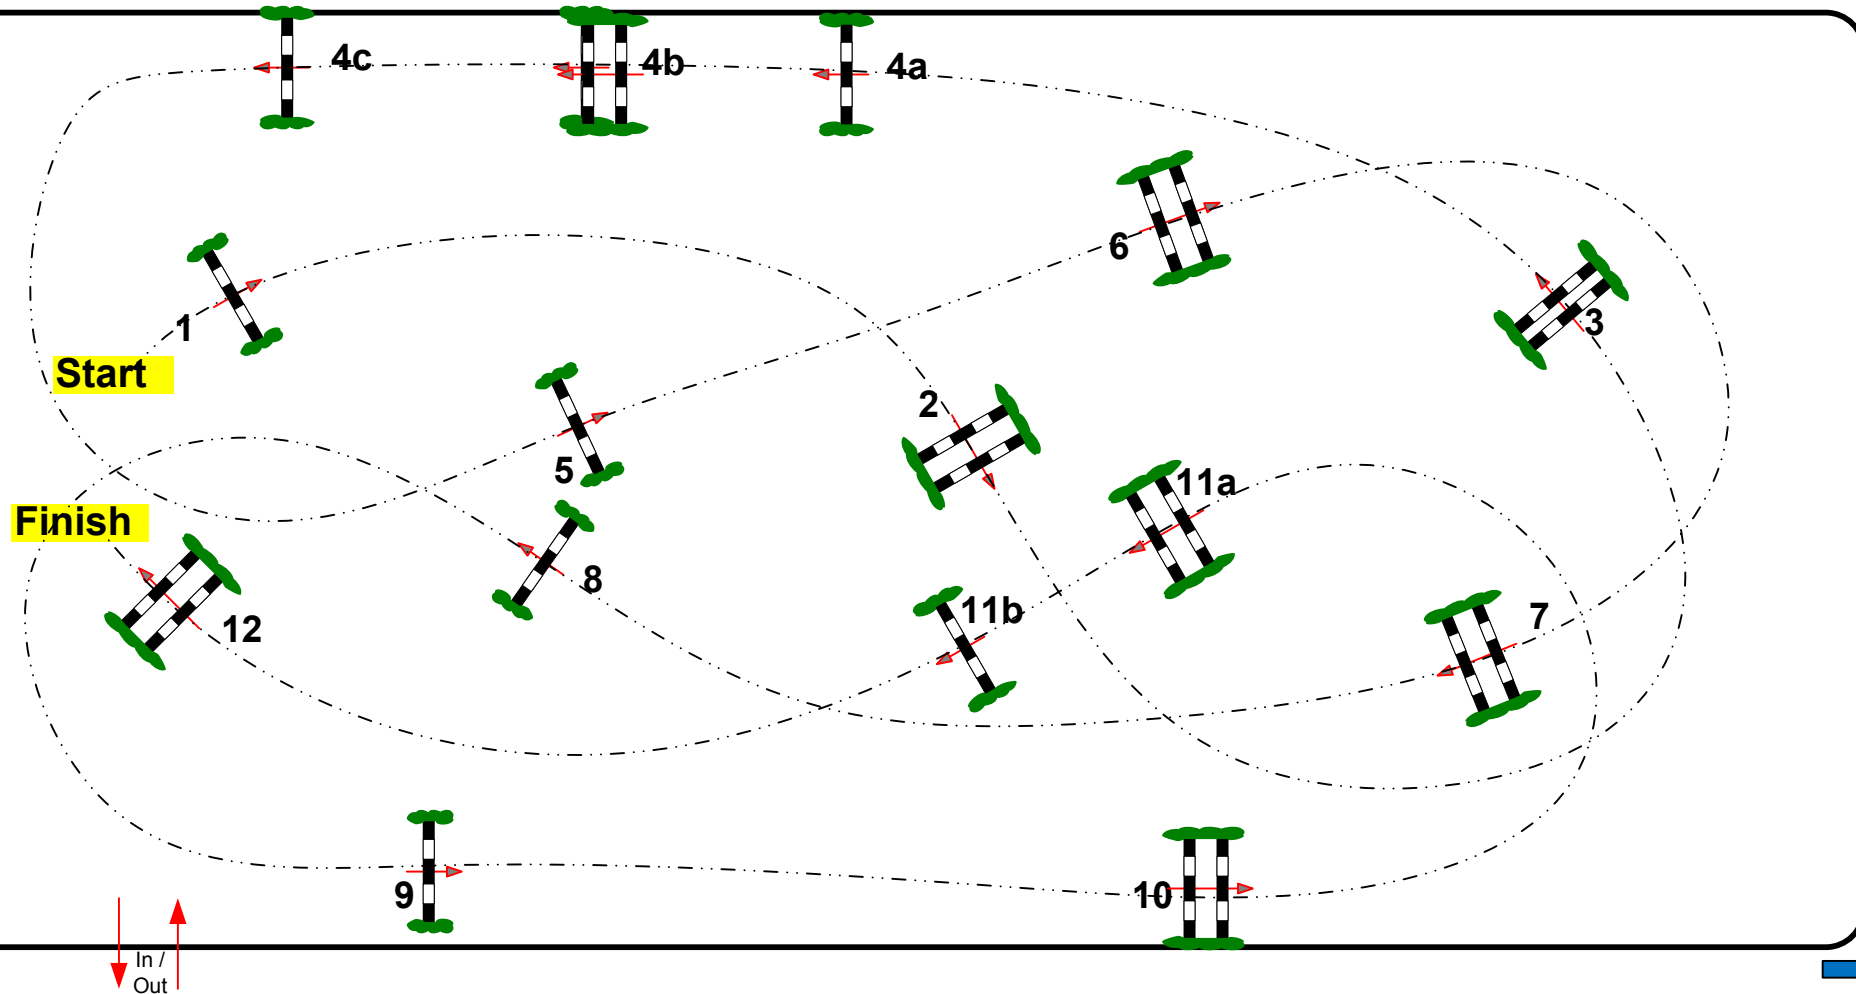

MACON Chaintré grand national

04 au 06 d éceembre 2020

Class No.: vitesse 1.45m

Competition against the clock

samedi 5 décembre 2020

Start: 0:00

Table: A
 National RG:
 FEI RG / Art. 238.2 A2
 Height: 1.45 m

Speed: 350 m/min
 Length: 0 m
 Time allowed: 0 sec
 Time limit: 0 sec

Obstacles:
 Efforts:
 Penalty sec:
 Closed combination:

1st Jump-off:
 Length: 0 m
 Time allowed: 0 sec
 Time limit: 0 sec

2nd Jump-off:
 Length: 0 m
 Time allowed: 0 sec
 Time limit: 0 sec