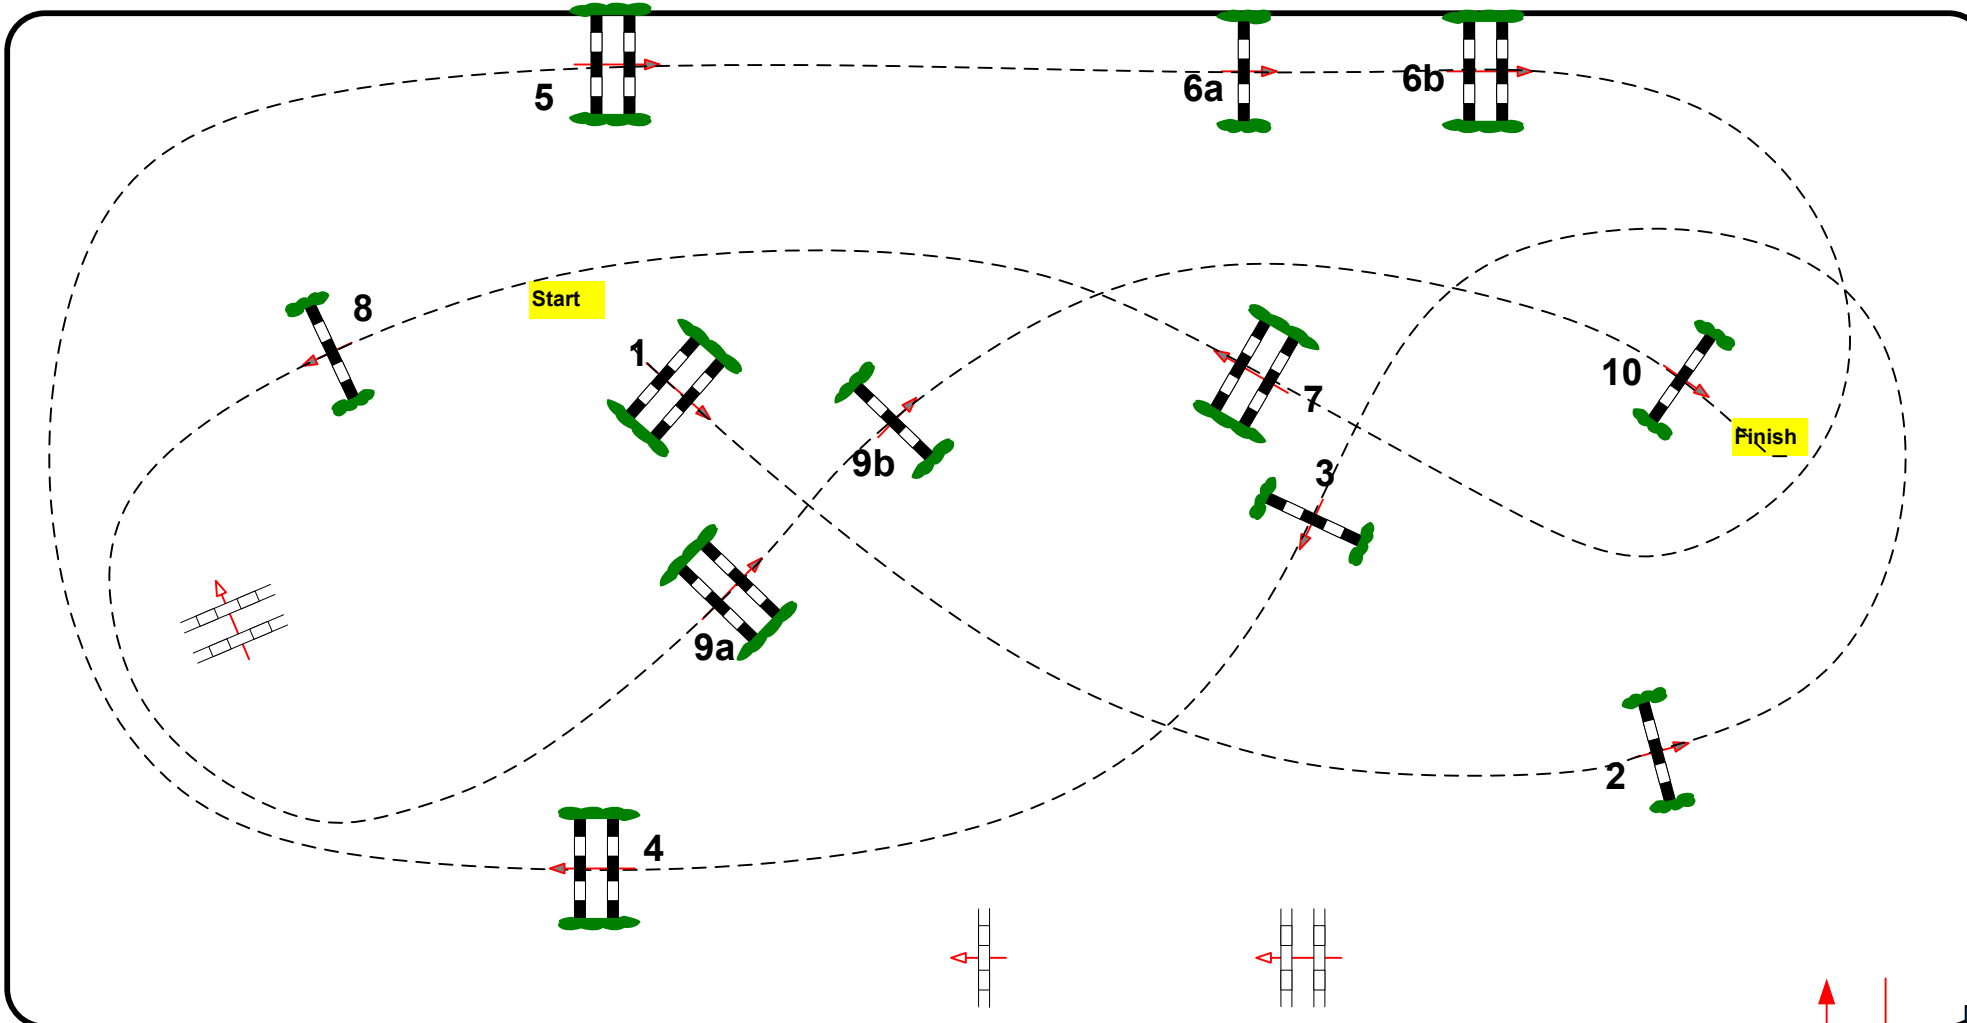

MACON Chaintré grand national

04 au 06 d décembre 2020

Class No.: 1

prepa 120

Competition not against the clock

vendredi 4 décembre 2020

Start: 7:30

Table: A
National RG:
FEI RG / Art.
Height: 1,2 m

Speed: 350 m/min
Length: 405 m
Time allowed: 70 sec
Time limit: 140 sec

Obstacles:
Efforts:
Penalty sec:
Closed combination:

1st Jump-off:
Length: 0 m
Time allowed: 0 sec
Time limit: 0 sec

2nd Jump-off:
Length: 0 m
Time allowed: 0 sec
Time limit: 0 sec