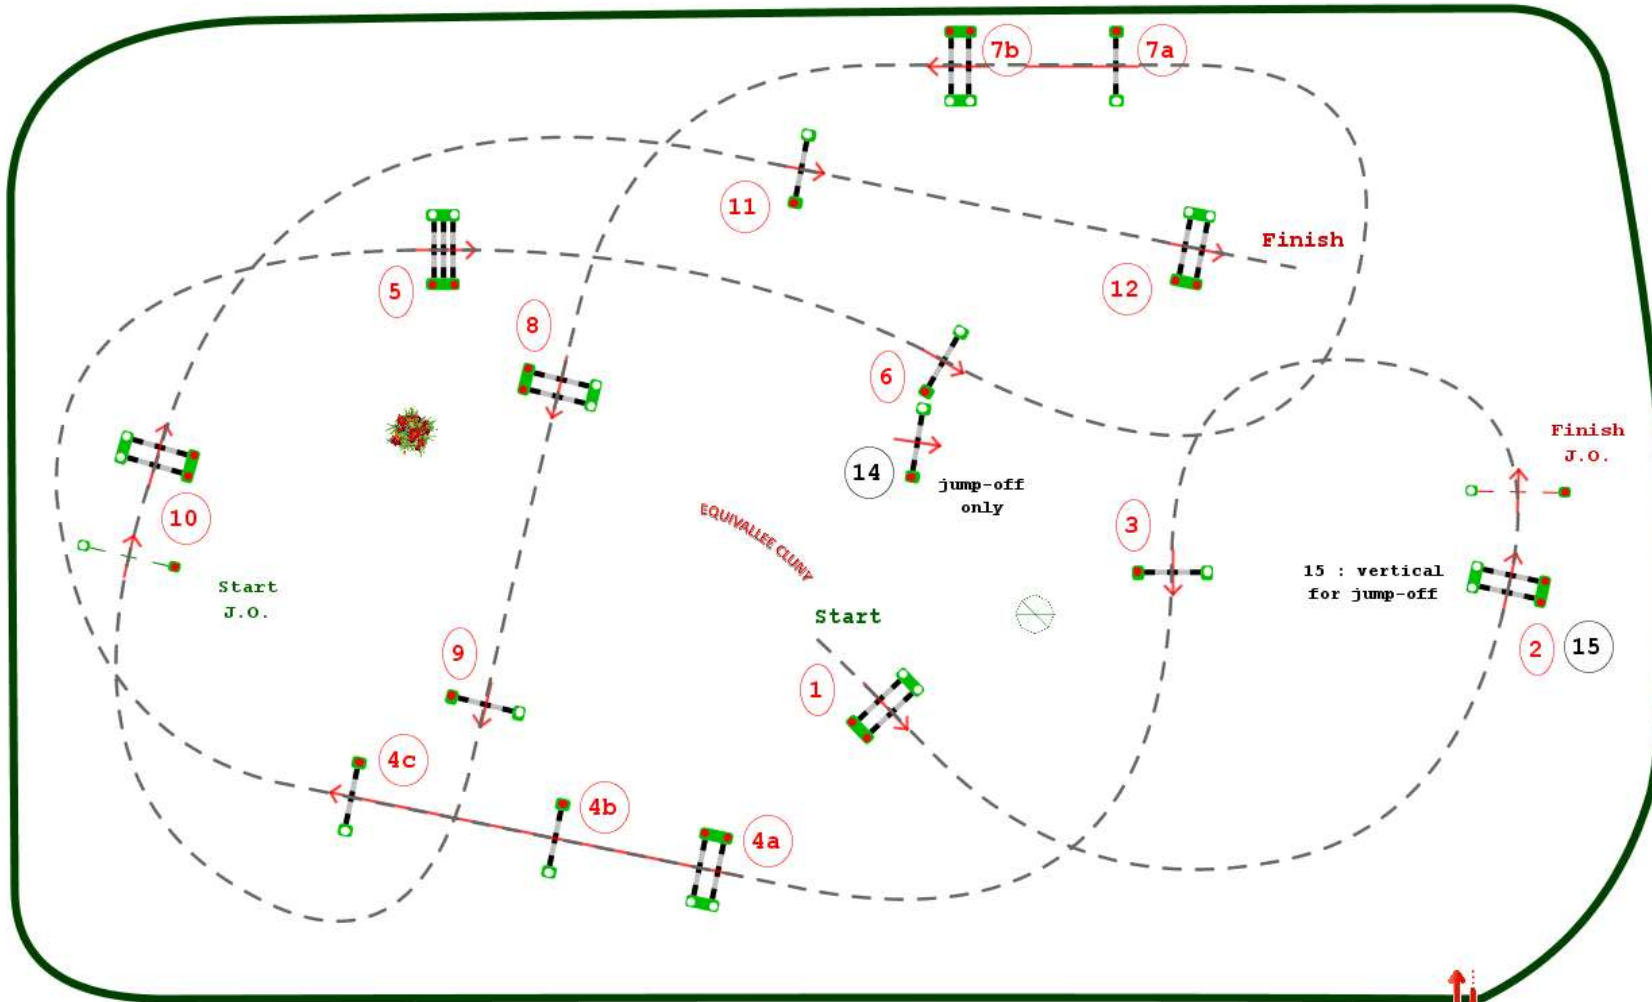

Type : CSI Am-A
Category : Gold Tour
Height : 1.25m
Class speed : 350m/m

Table of A against the
penalties : clock
Article : 220.2.1.2-GP

Table of with jump-off
penalties :
10-6-7b-14-4ab-1-15
Length : 300.0m
Time allowed : **52s**
Time limit : 104s

CSI** - Cluny by Equivallée & Cluny Jump

17 - 21 june 2026

Course Design by Yann Royant  and Team : Manu Eichner
Laurent Seychal Damien Demaison

Jury