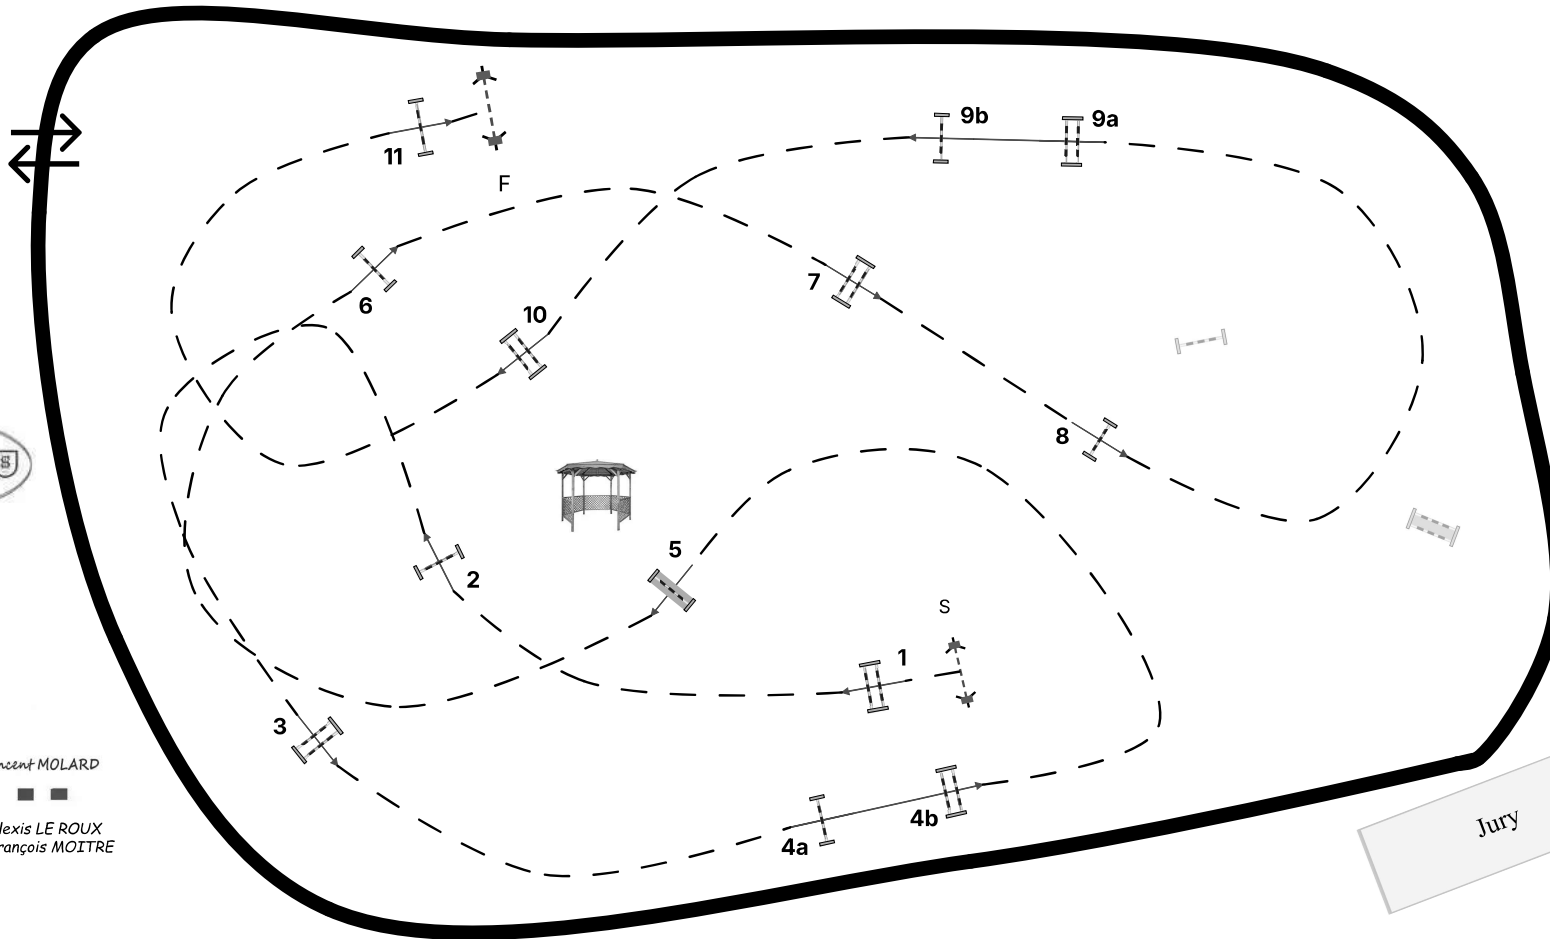

CSI Montfort Sur Meu

Round: 17

Date: 23/05/2026

Type: Grand Prix

Category: CSI amateur

Table: A against the clock with out jump off

Article: 220.2.1.1

Speed: 350m/min

Height: 110

Obstacles: 11

Efforts: 13

TA: 74s

TL: 148s

Distance: 435m

Vincent MOLARD

Alexis LE ROUX
François MOITRE

Table: A against the clock with out jump off

Height: 110

TA: 74s

Type: Grand Prix

Article: 220.2.1.1

Obstacles: 11

TL: 148s

Vincent MOLARD