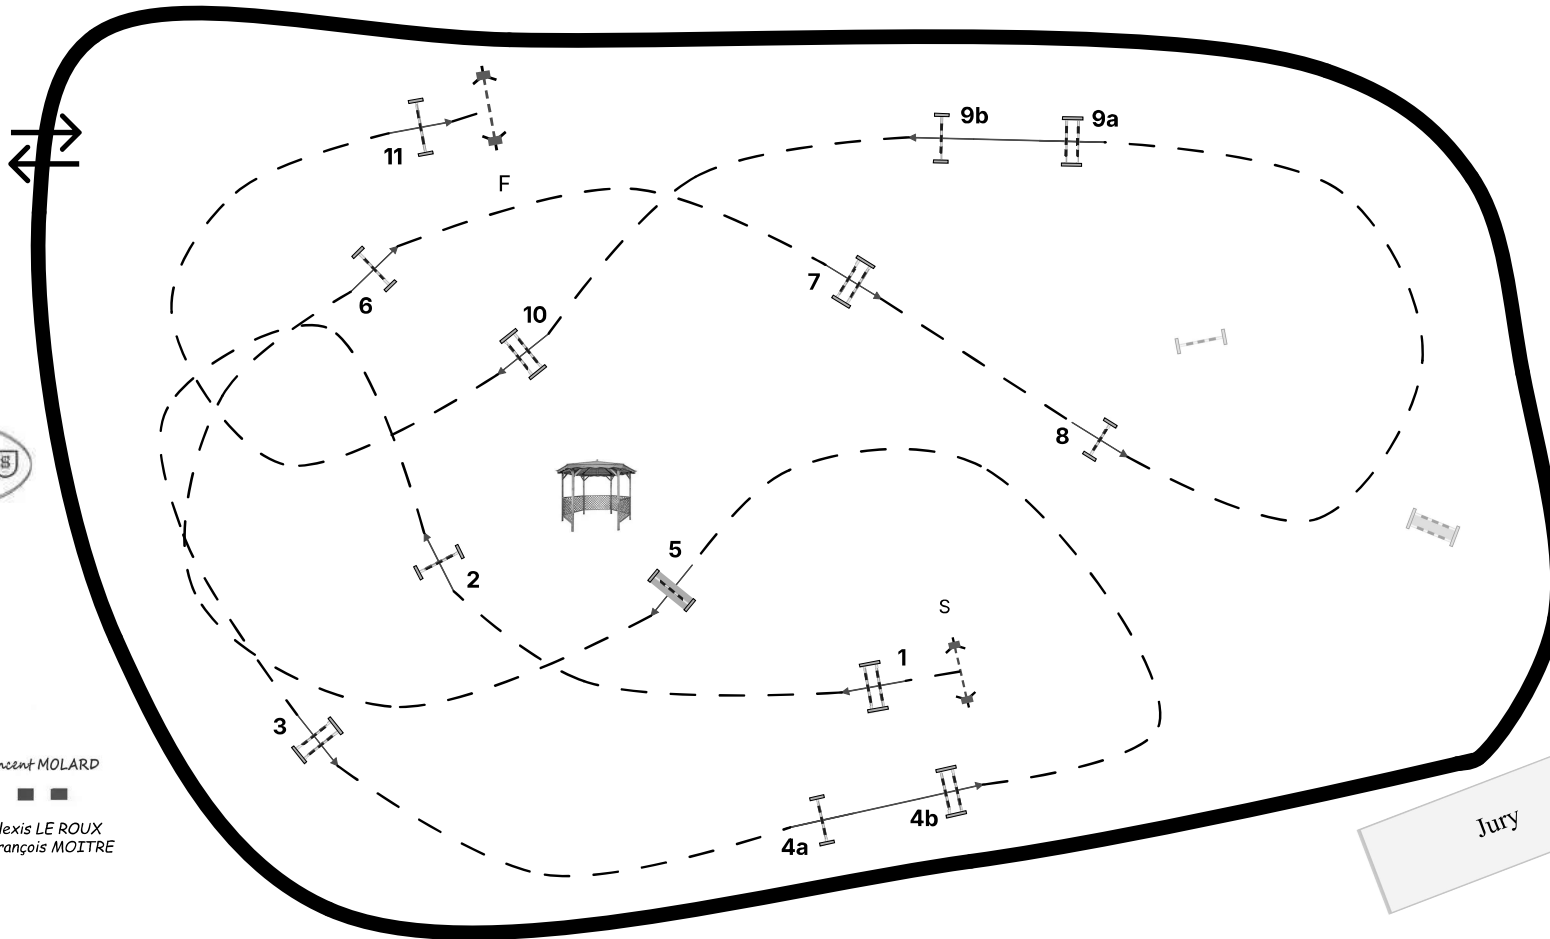

Height: 110

Obstacles: 11

Efforts: 13

TA: 74s

TL: 148s

Distance: 435m

Vincent MOLARD

Alexis LE ROUX
François MOITRE

Table: A against the clock with out jump off

Height: 110

TA: 74s

Type: Grand Prix

Article: 220.2.1.1

Obstacles: 11

TL: 148s

Vincent MOLARD