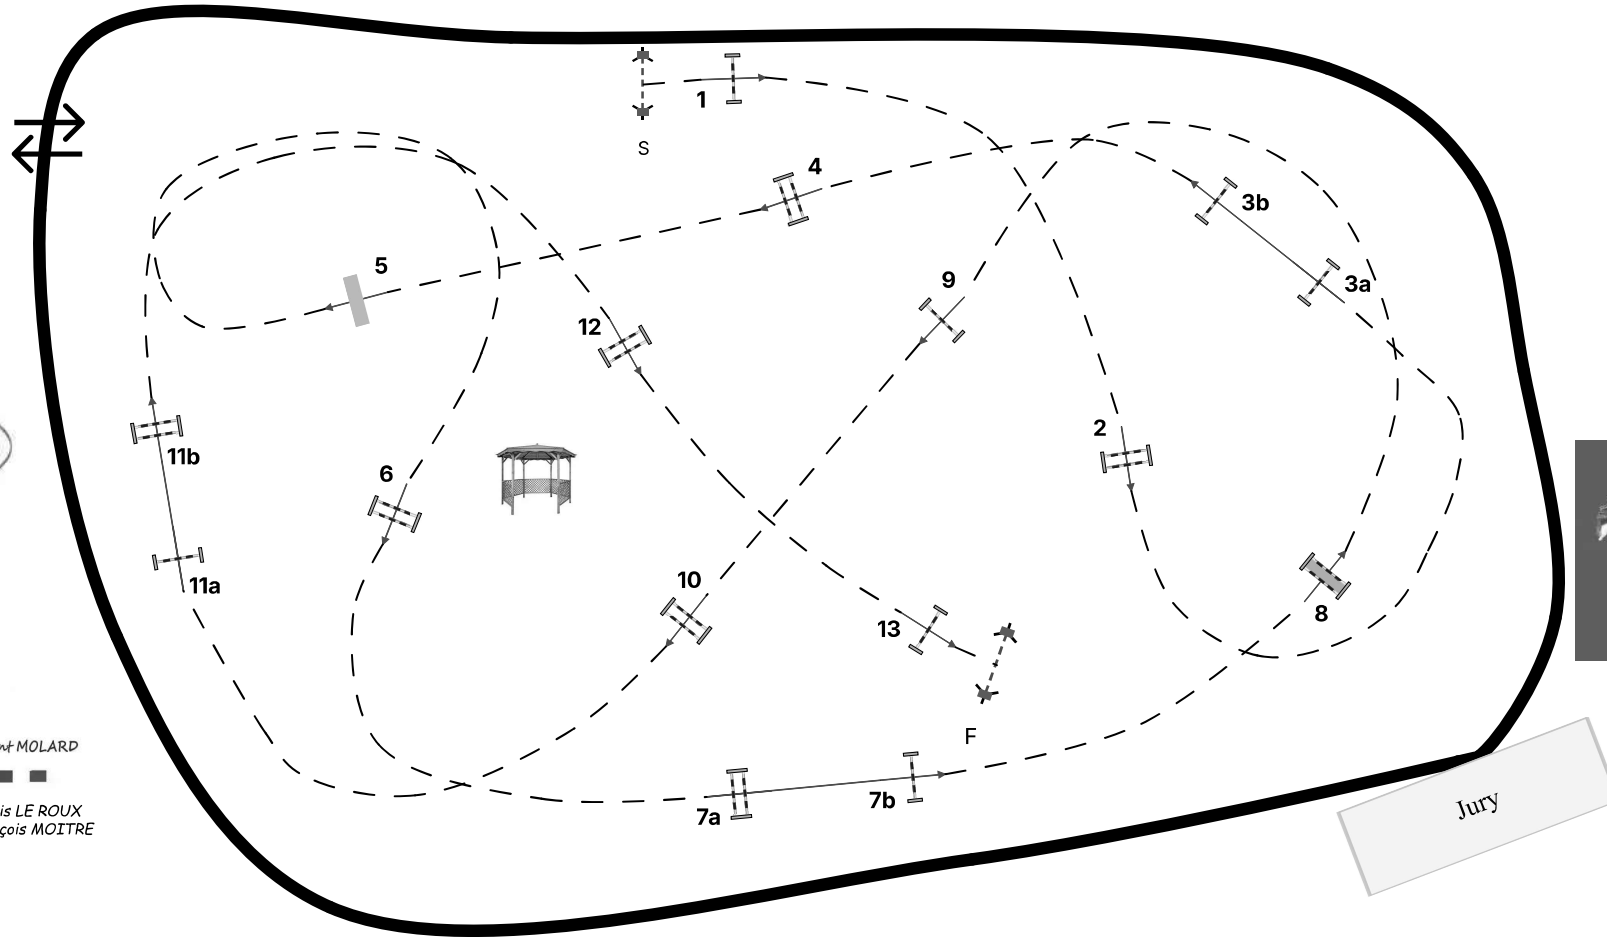

CSI Montfort Sur Meu

OBSTACLES.Logiciel
www.obstacles.app

Épreuve: 11

Date: 22/05/2026

Type: CSI **

Catégorie: Big Tour Ranking

Table: A against the clock without a jump off

Article: 220.2.1.1

Vitesse: 375m/min

Hauteur: 145

Obstacles: 13

Efforts: 16

Distance: 510m

TA: 81s

TL: 162s

Vincent MOLARD

Alexis LE ROUX
François MOITRE