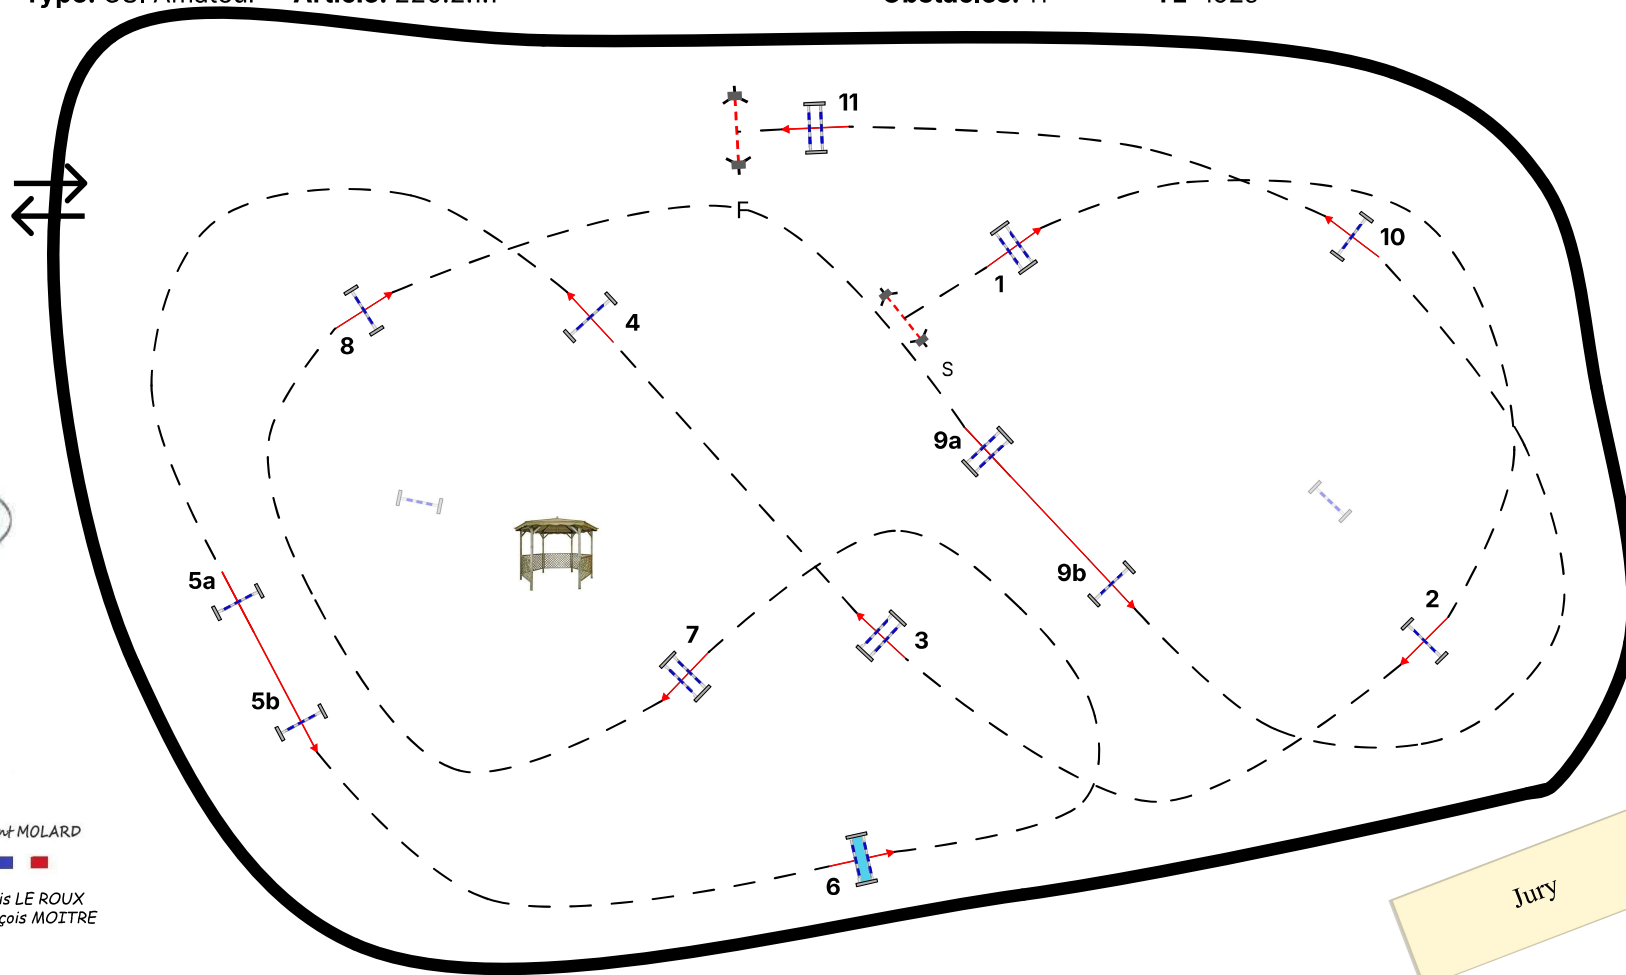

Table: A against the clock without a jump off

Hauteur: 110

TA: 76s

Type: CSI Amateur

Article: 220.2.1.1

Obstacles: 11

TL: 152s

Vincent MOLARD