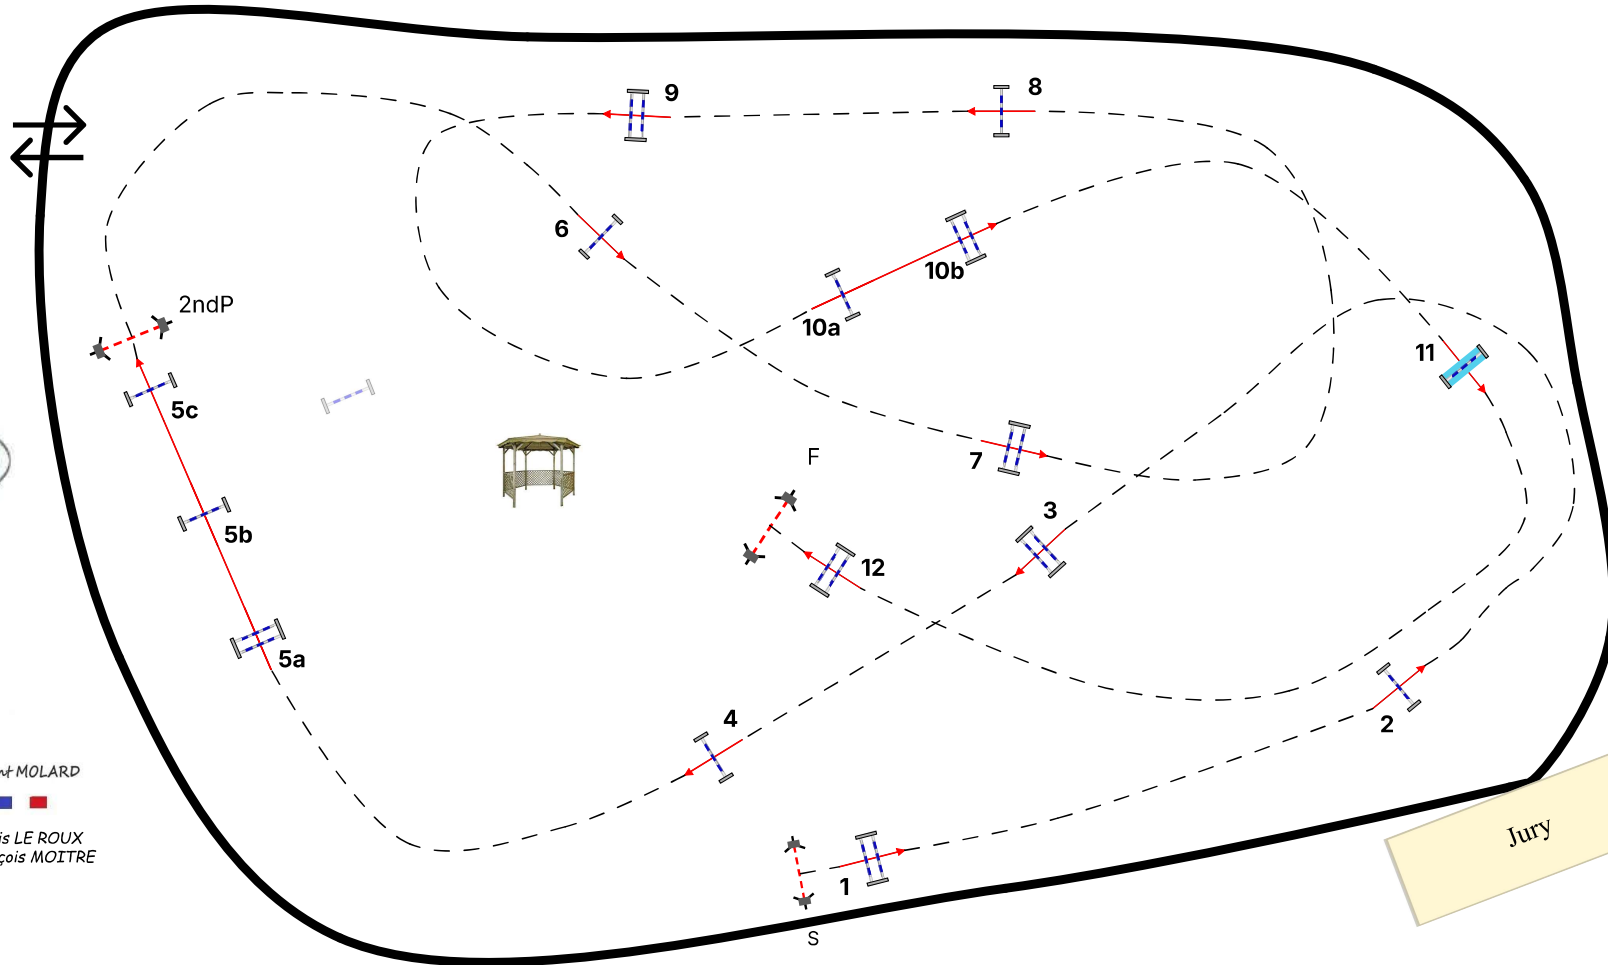

CSI Montfort Sur Meu

OBSTACLES.Logiciel
www.obstacles.app

Round: 7	Category: CSI**	Speed: 350m/min	Efforts: 15	TA 1: 33s	Second phase: 6 to 12	Distance 2: 275m
Date: 21/05/2026	Table: Special two phases	Height: 140	Second phase start: 5	TL 1: 66s	TA 2: 47s	
Type: Big Tour	Article: 222.2.3	Obstacles: 12	First phase: 1 to 5	Distance 1: 195m	TL 2: 94s	