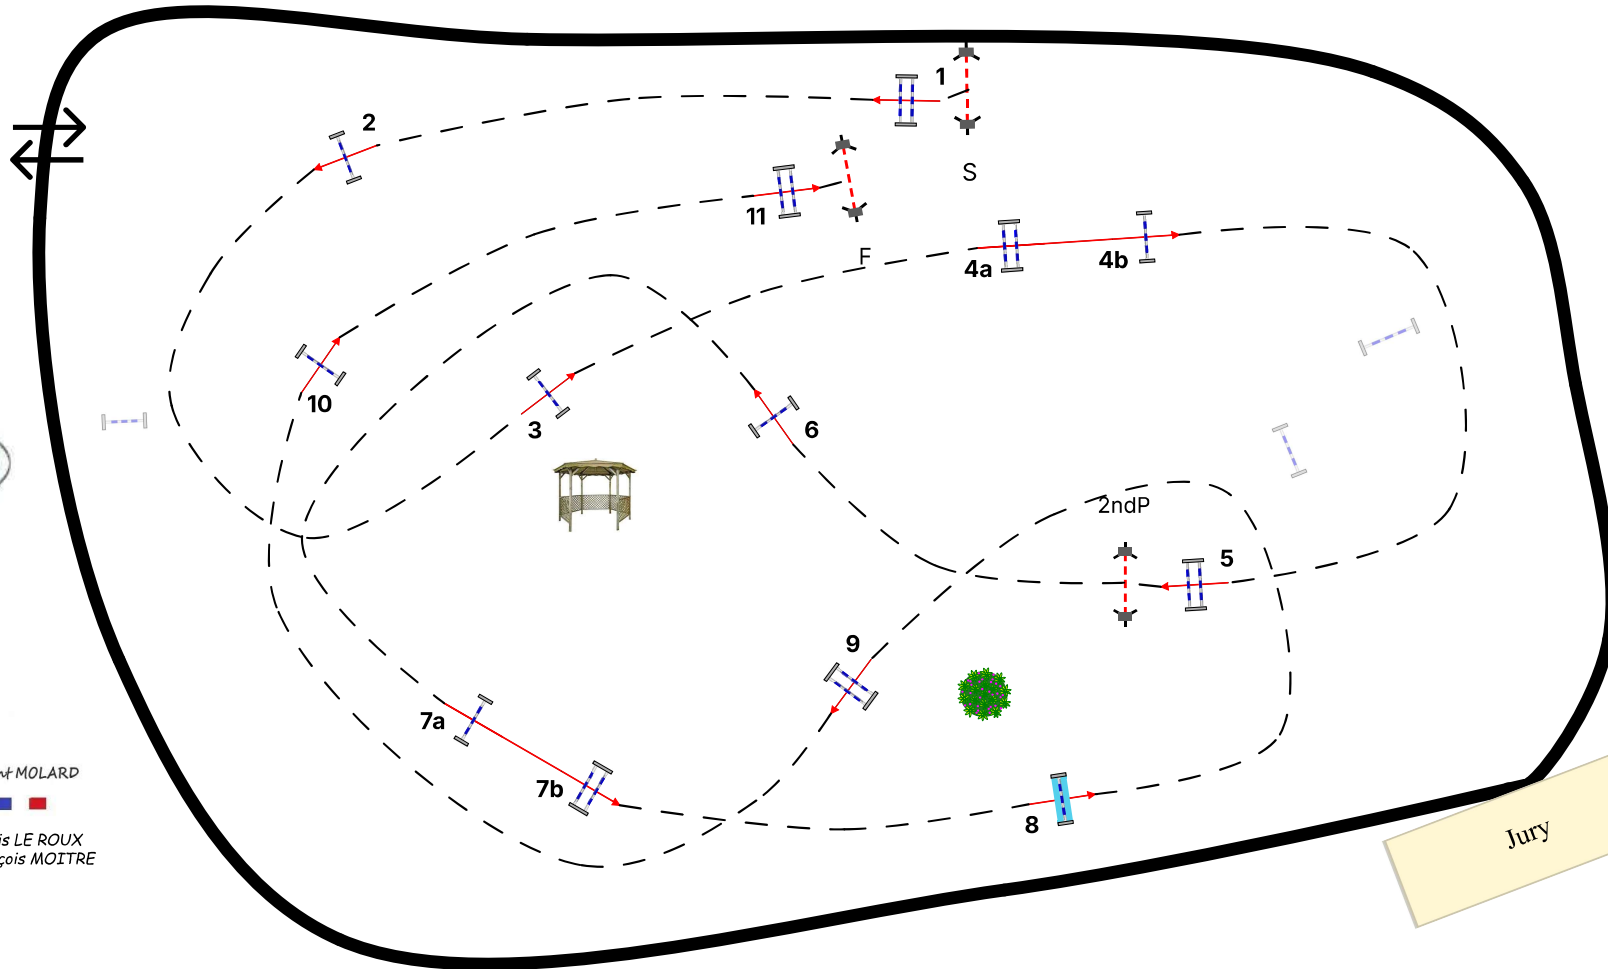

# CSI\*\* Montfort Sur Meu

OBSTACLES.Logiciel  
www.obstacles.app

Round: 2  
Date: 20/05/2026  
Type: Big Tour

Category: CSI \*  
Table: Special two phases  
Article: 222.2.3

Speed: 350m/min  
Height: 130  
Obstacles: 11

Efforts: 13  
Second phase start: 5  
First phase: 1 to 5

TA 1: 38s  
TL 1: 72s  
Distance 1: 210m

Second phase: 6 to 11  
TA 2: 43s  
TL 2: 84s

Distance 2: 250m

Vincent MOLARD

Alexis LE ROUX  
François MOITRE