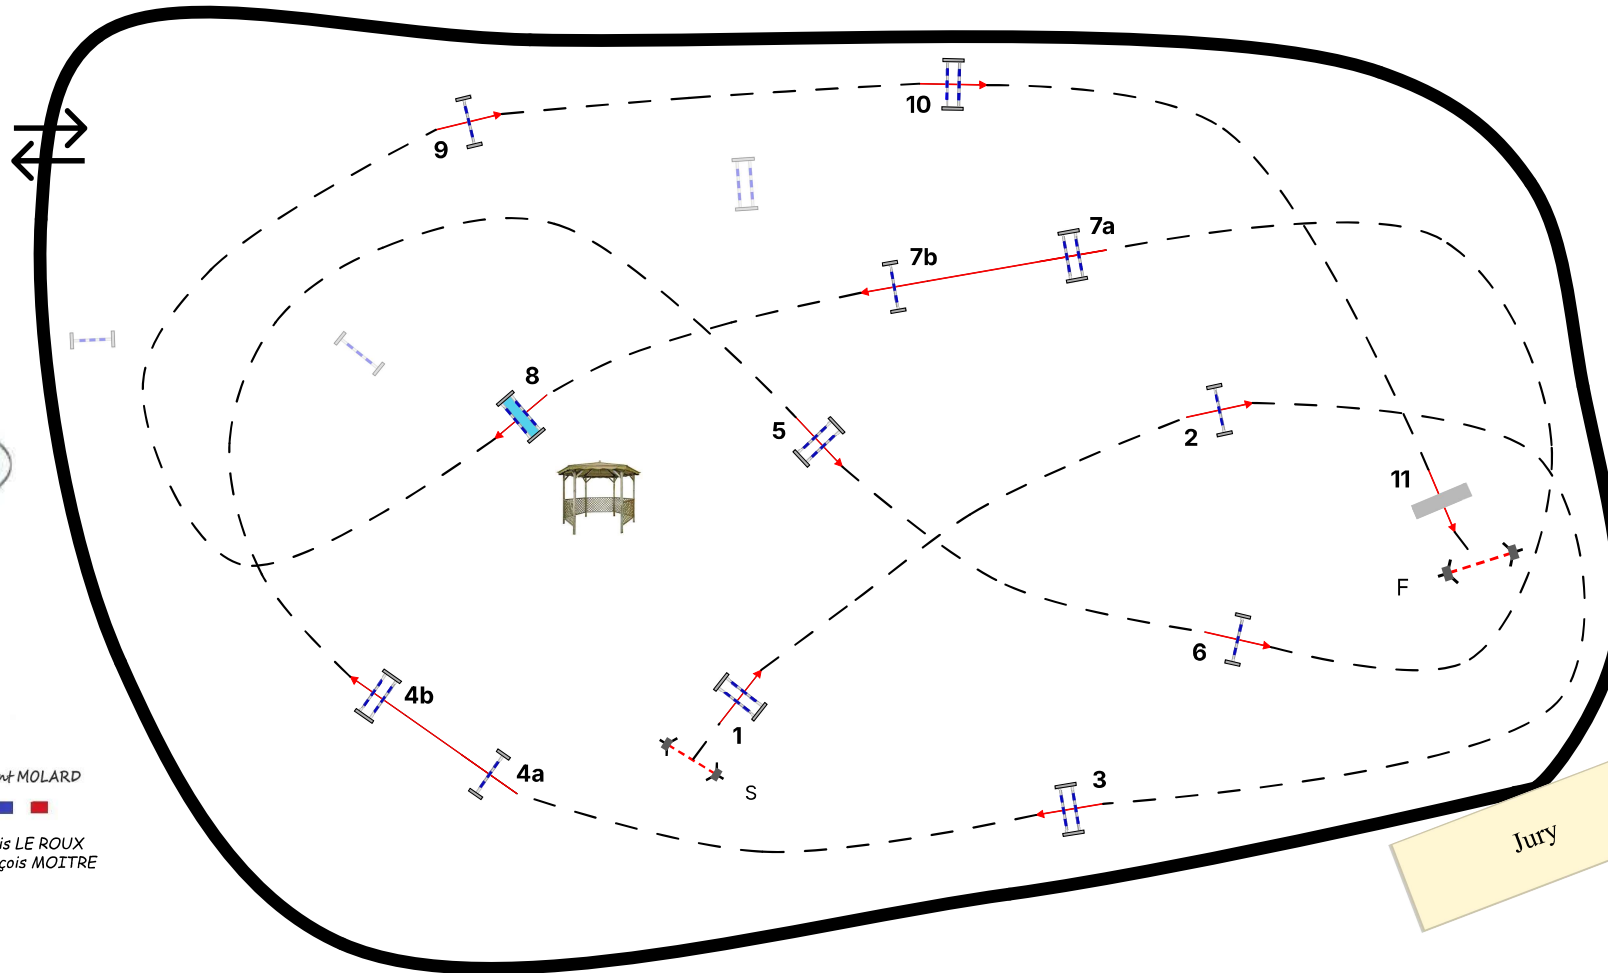

Table: A one round not against the clock with one jump off

Height: 130

TA: 82s

Type: 7 ans

Article: 220.1.1

Obstacles: 11

TL: 164s

Vincent MOLARD