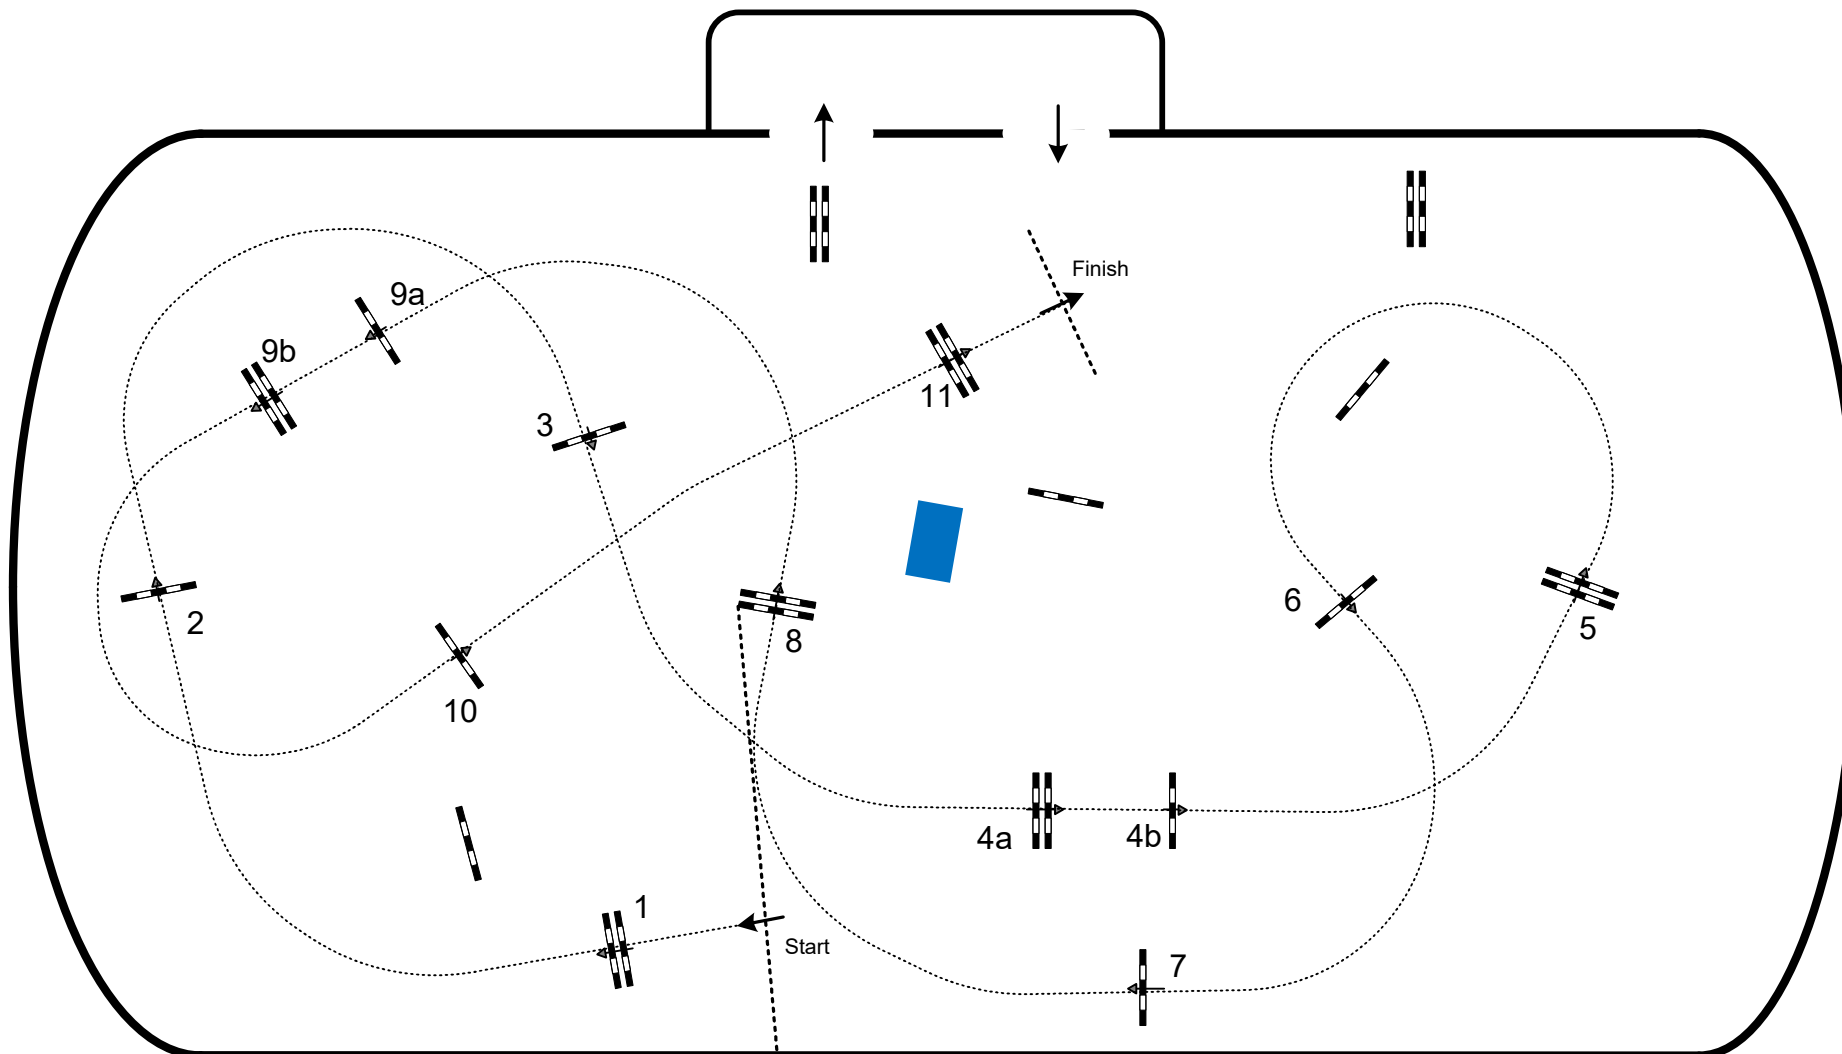

Al Shira'aa CSIO3* Lisboa 2026

Competition: 1 - CSIO 3* 1,35m - against the clock

May 22nd, 2026

Table: A	Speed: 375 m/min	Obstacles: 11	Jump Off: N/A	2nd Jump-off: N/A
National RG: 220.2.1.1	Length: 460 m	Efforts: 13	Length: 0 m	Length: 0 m
FEI RG / Art. N/A	Time allowed: 74 sec	Penalty sec: N/A	Time allowed: 0 sec	Time allowed: 0 sec
Height: 1,35 m	Time limit: 148 sec	Closed combination: N/A	Time limit: 0 sec	Time limit: 0 sec