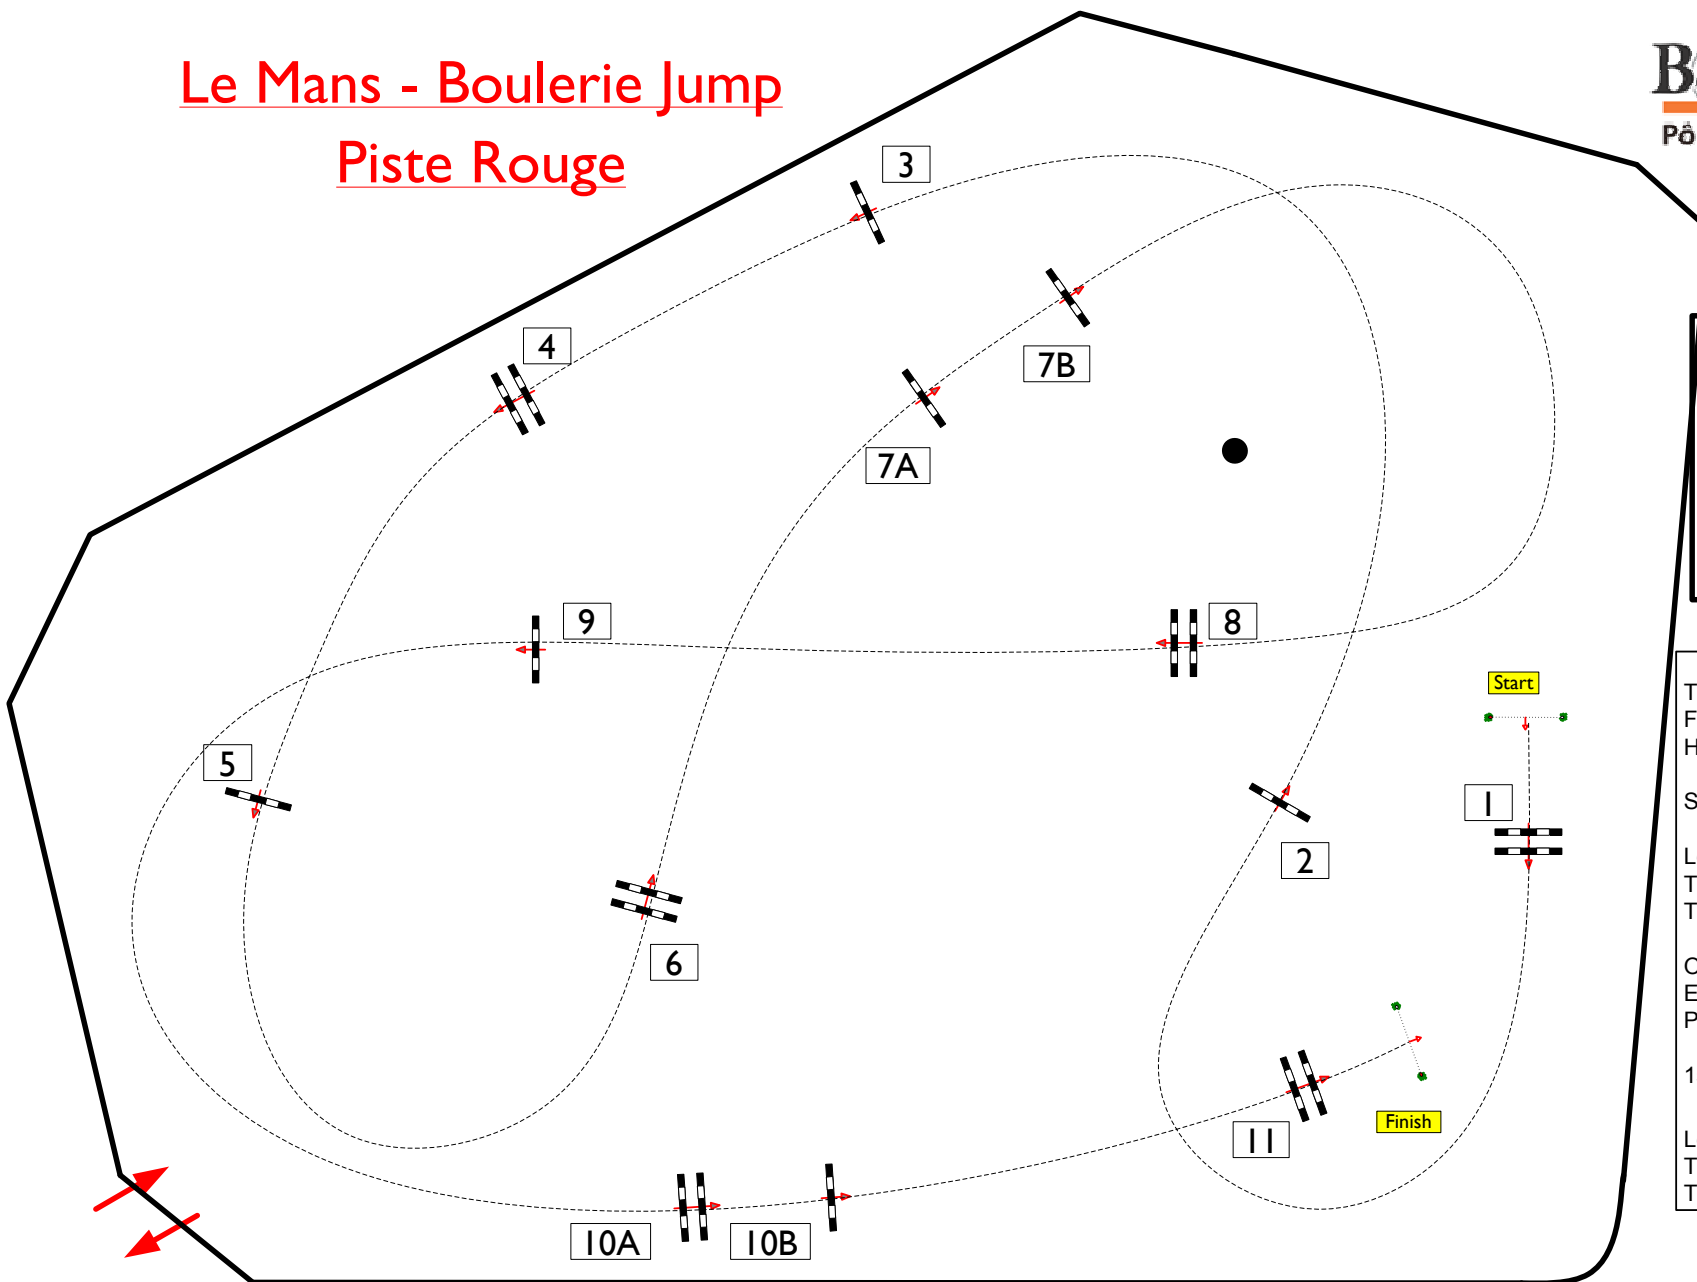

# Le Mans - Boulerie Jump

## Piste Rouge

**PREPA 1,20 & 1,30**

**Barème A ss chrono ss barrage**

**vendredi 13 novembre 2020**

**Start: 13:30**

Table:	A
FEI RG / Art.	
Height:	1,20 & 1,30 m
Speed:	350 m/min
Length:	550 m
Time allowed:	95 sec
Time limit:	190 sec
Obstacles:	1 à 11
Efforts:	13
Penalty sec	
1st Jump-off:	
Length:	0 m
Time allowed:	0 sec
Time limit:	0 sec

**JURY**

**Chef de Piste :**

**Quentin PERNEY**