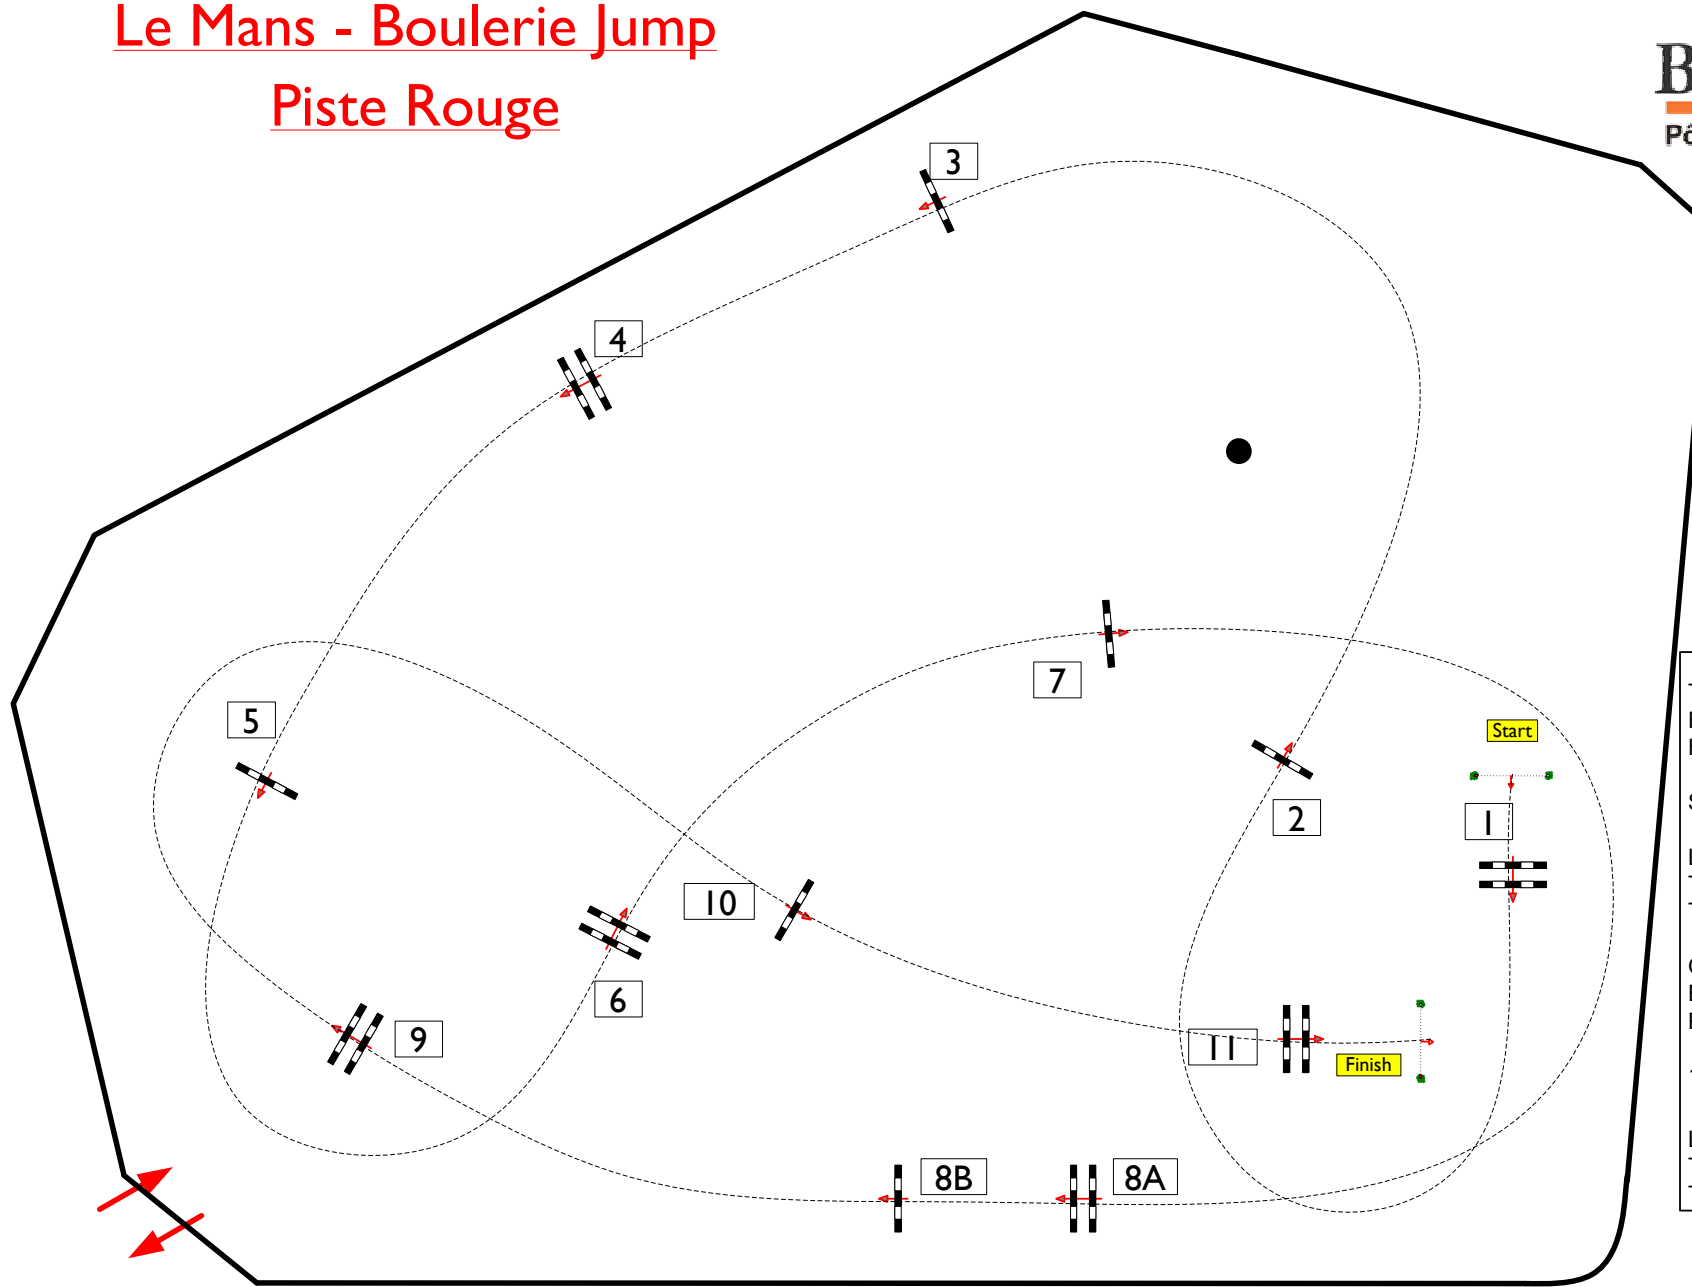

Le Mans - Boulerie Jump

Piste Rouge

PREPA 1,00 & 1,10

Barème A ss chrono ss barrage

vendredi 13 novembre 2020

Start: 10:00

Table: A	
FEI RG / Art.	
Height: 1,00 & 1,10 m	
Speed:	350 m/min
Length:	550 m
Time allowed:	95 sec
Time limit:	190 sec
Obstacles:	1 à 11
Efforts:	13
Penalty sec	
1st Jump-off:	
Length:	0 m
Time allowed:	0 sec
Time limit:	0 sec

JURY

Chef de Piste :

Quentin PERNEY