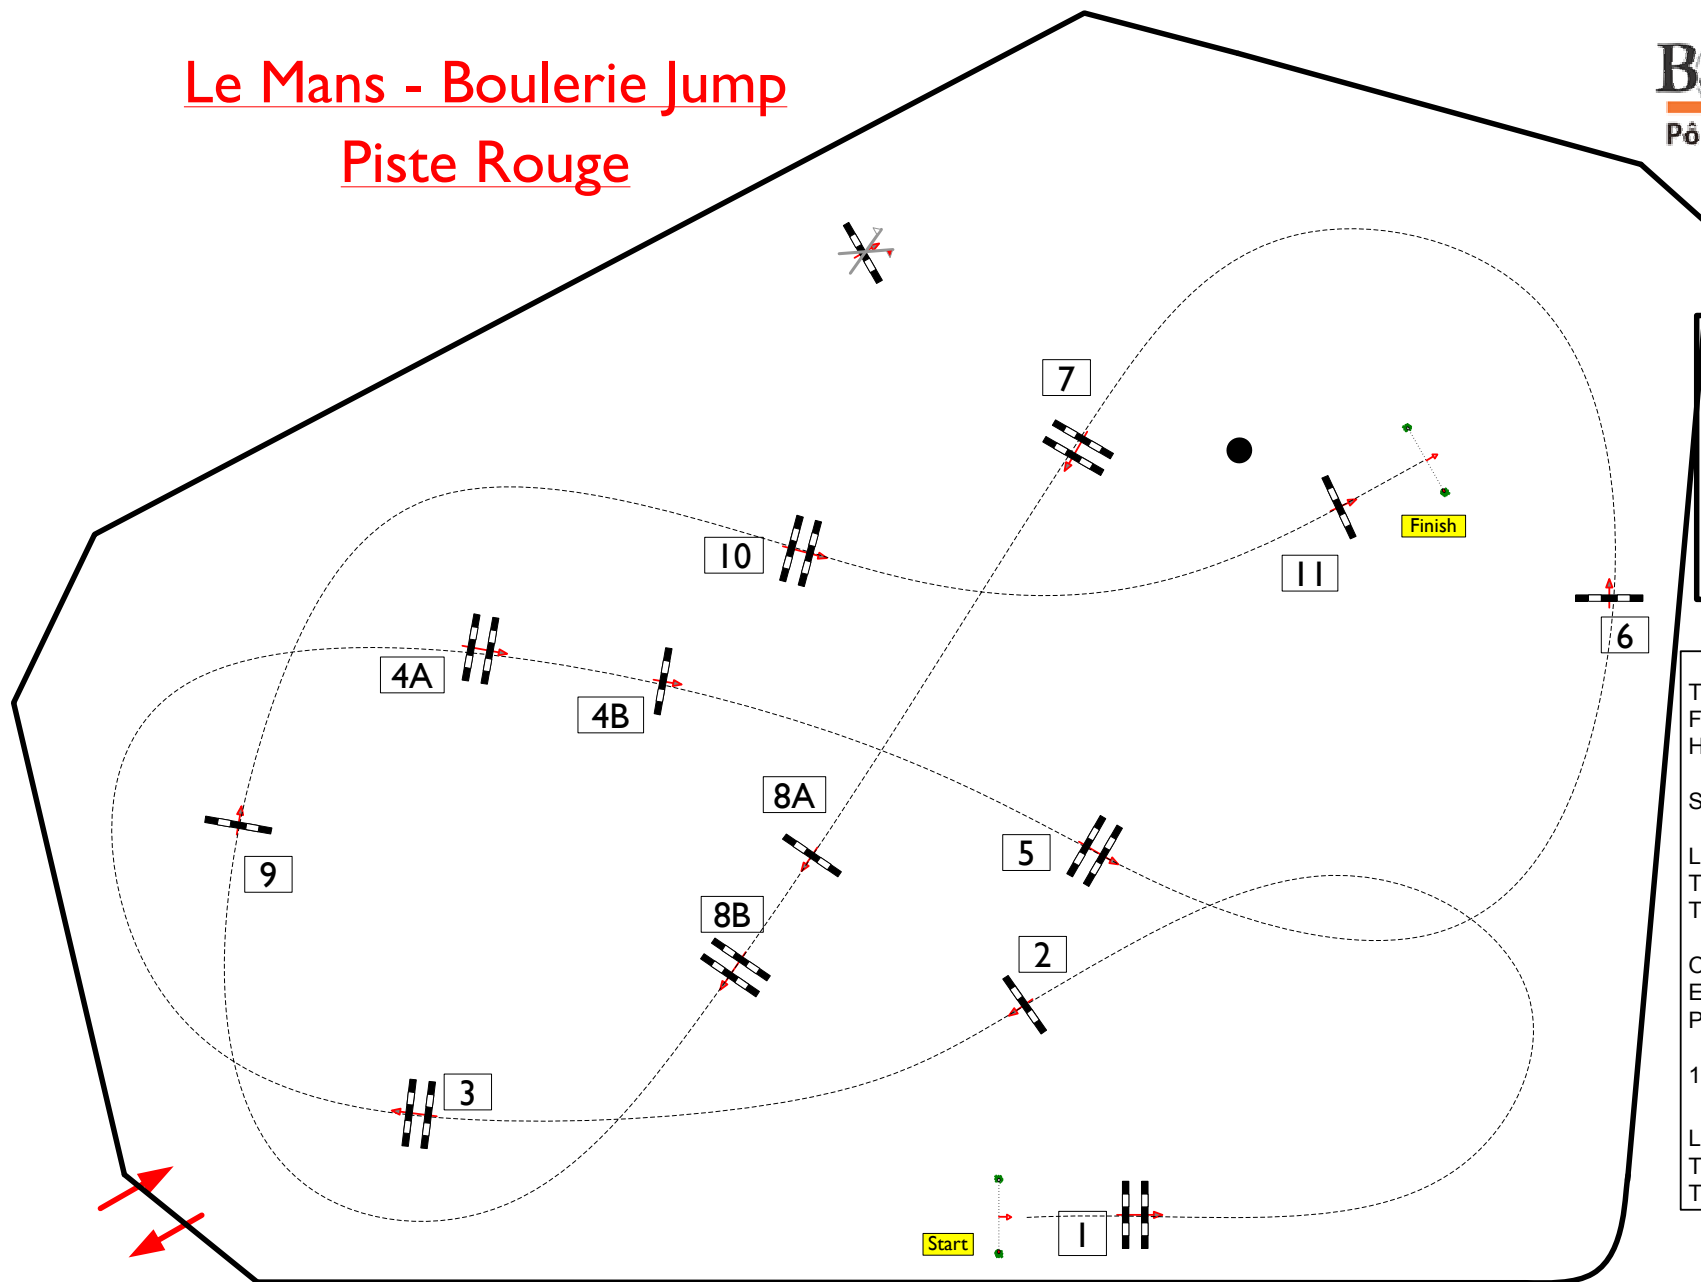

# Le Mans - Boulerie Jump

## Piste Rouge

**PREPA 1,20 & 1,30**

**Barème A ss chrono ss barrage**

**samedi 14 novembre 2020**

**Start: 14:00**

Table: A  
FEI RG / Art.  
Height: 1,20 & 1,30 m

Speed: 350 m/min

Length: 530 m

Time allowed: 91 sec

Time limit: 182 sec

Obstacles: 1 à 11

Efforts: 13

Penalty sec

1st Jump-off:

Length: 0 m

Time allowed: 0 sec

Time limit: 0 sec

**JURY**

**Chef de Piste :**

**Quentin PERNEY**