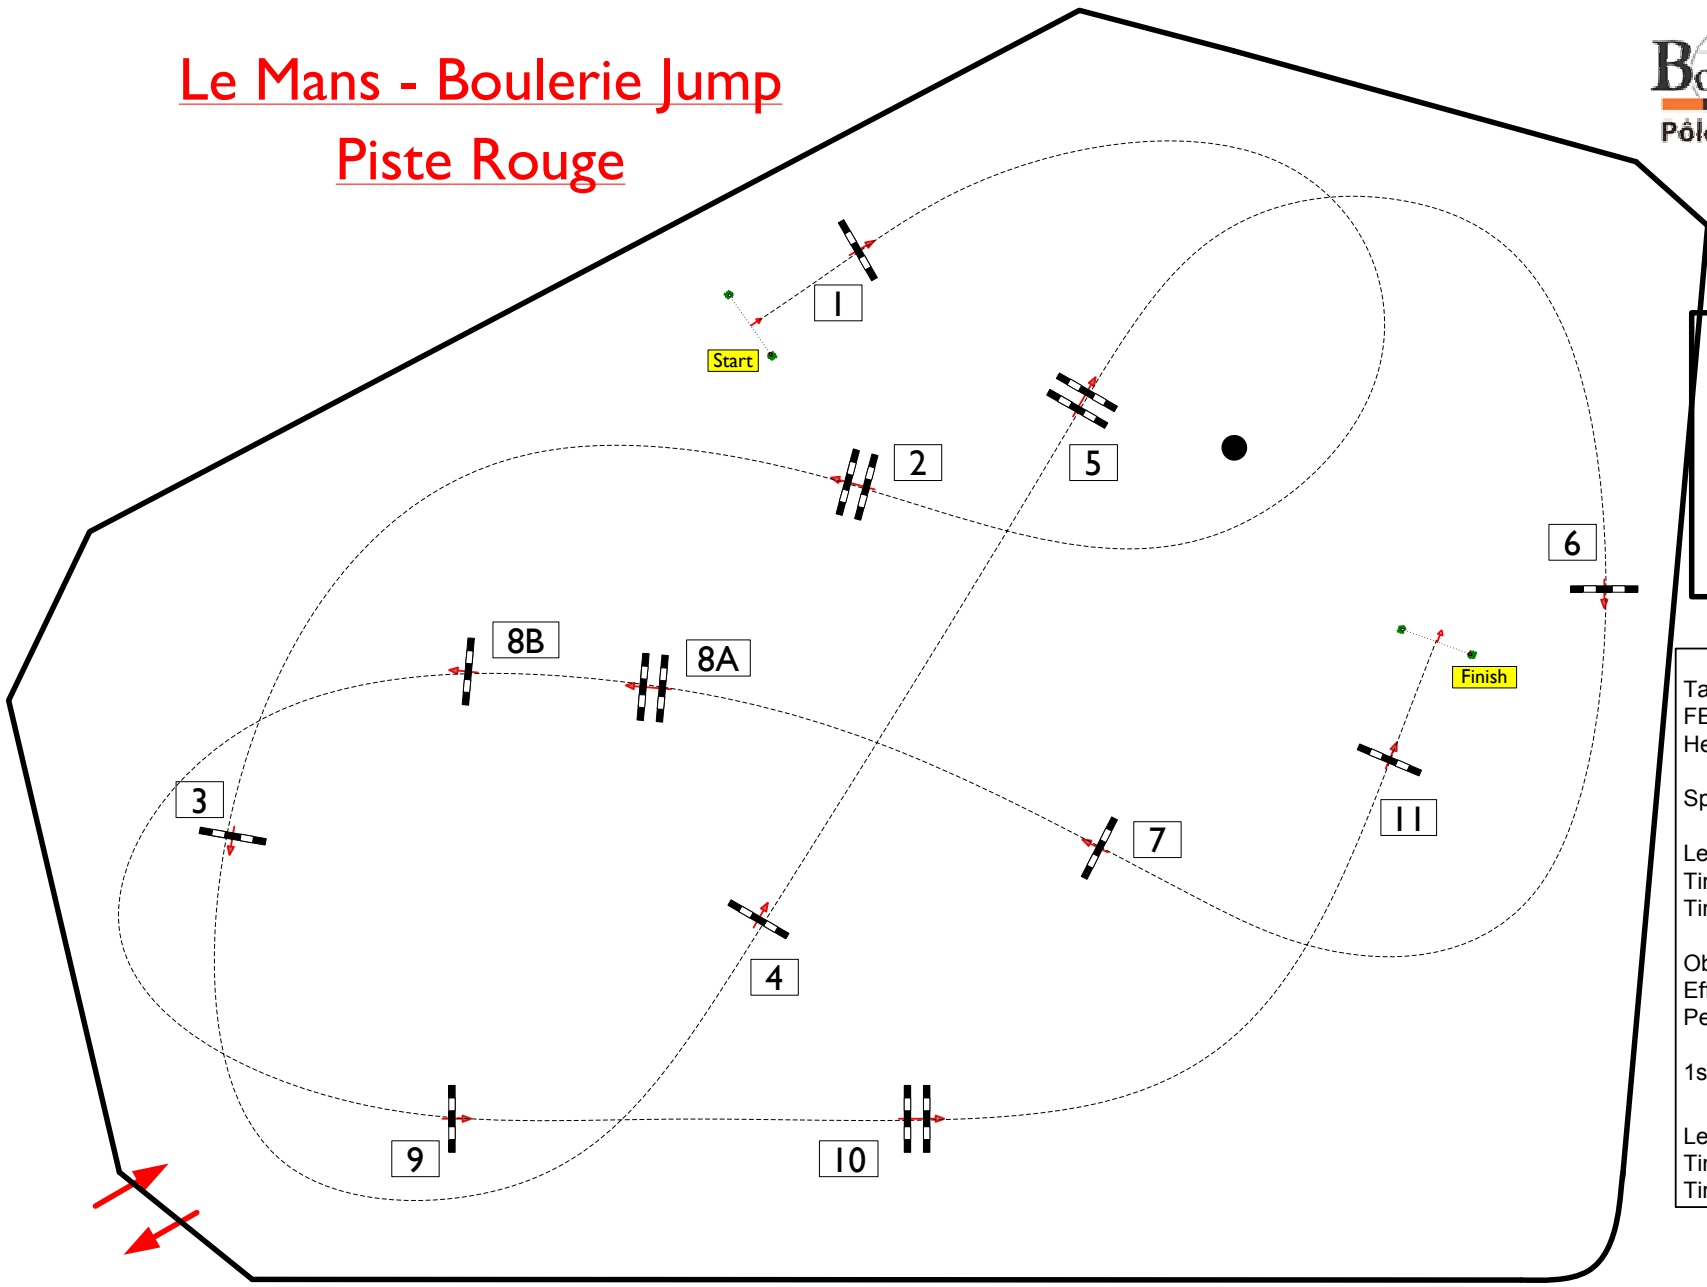

Le Mans - Boulerie Jump

Piste Rouge

PREPA 1,00 & 1,10

Barème A ss chrono ss barrage

samedi 14 novembre 2020

Start: 10:00

Table: A	
FEI RG / Art.	
Height: 1,00 & 1,10 m	
Speed:	350 m/min
Length:	530 m
Time allowed:	91 sec
Time limit:	182 sec
Obstacles:	1 à 11
Efforts:	12
Penalty sec	
1st Jump-off:	
Length:	0 m
Time allowed:	0 sec
Time limit:	0 sec

JURY

Chef de Piste :

Quentin PERNEY