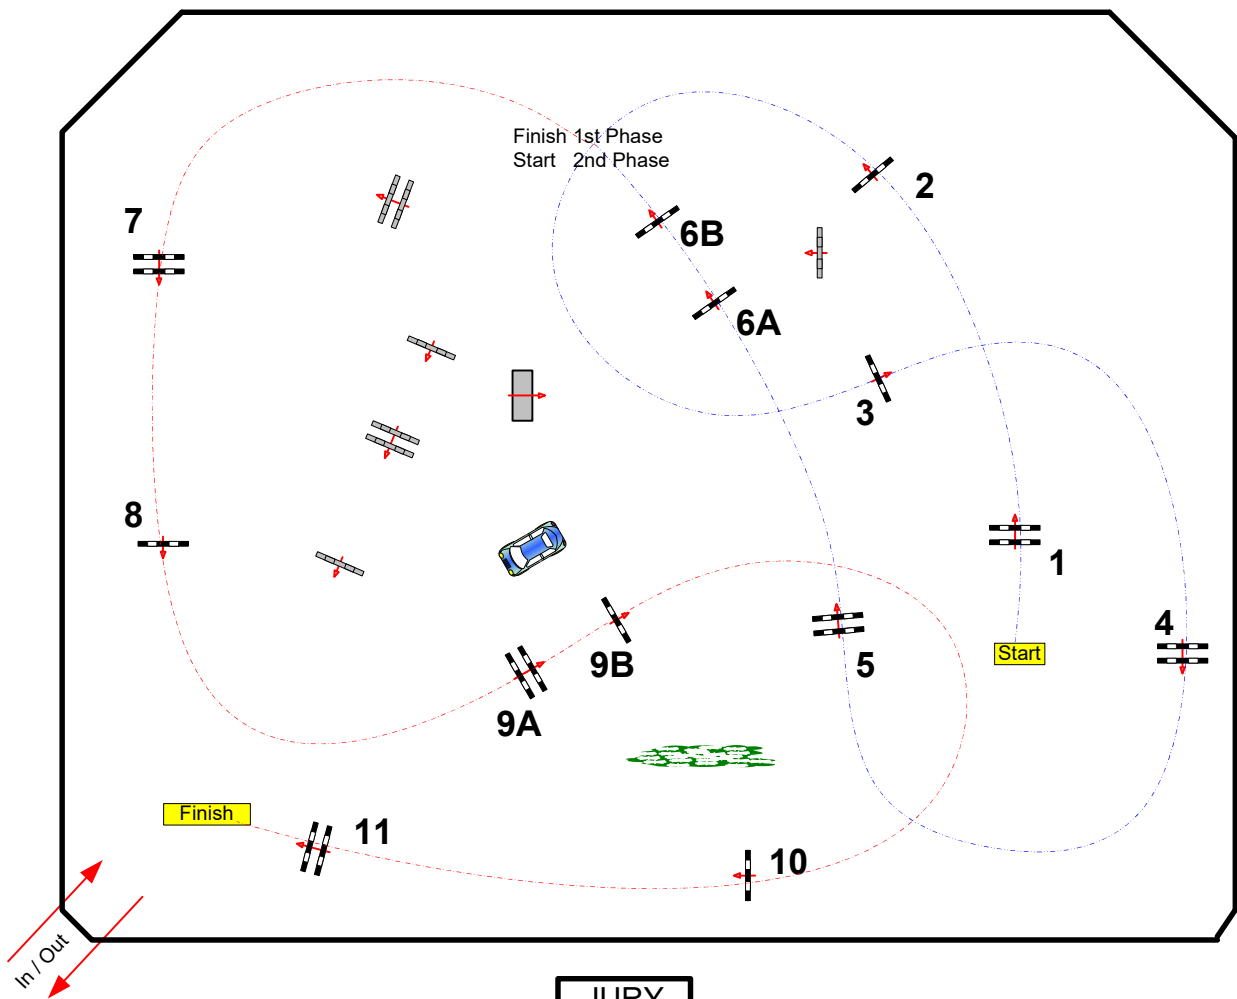

Table: A  
 BAREME A TEMPS DIFFERE  
 FEI RG / Art.  
 Height: 1,10 & 1,15 m

Speed: 330 m/min

Length: 260 m

Time allowed: 48 sec

Time limit: 96 sec

Obstacles: 1 A 6

AS PONEY 2D GP

2nd Phase:

7 A 11

Length: 230 m

Time allowed: 42 sec

Time limit: 84 sec

***Chefs de piste :***

**Quentin PERNEY  
 Nicolas DELERUE  
 Rémi DUPEUX**