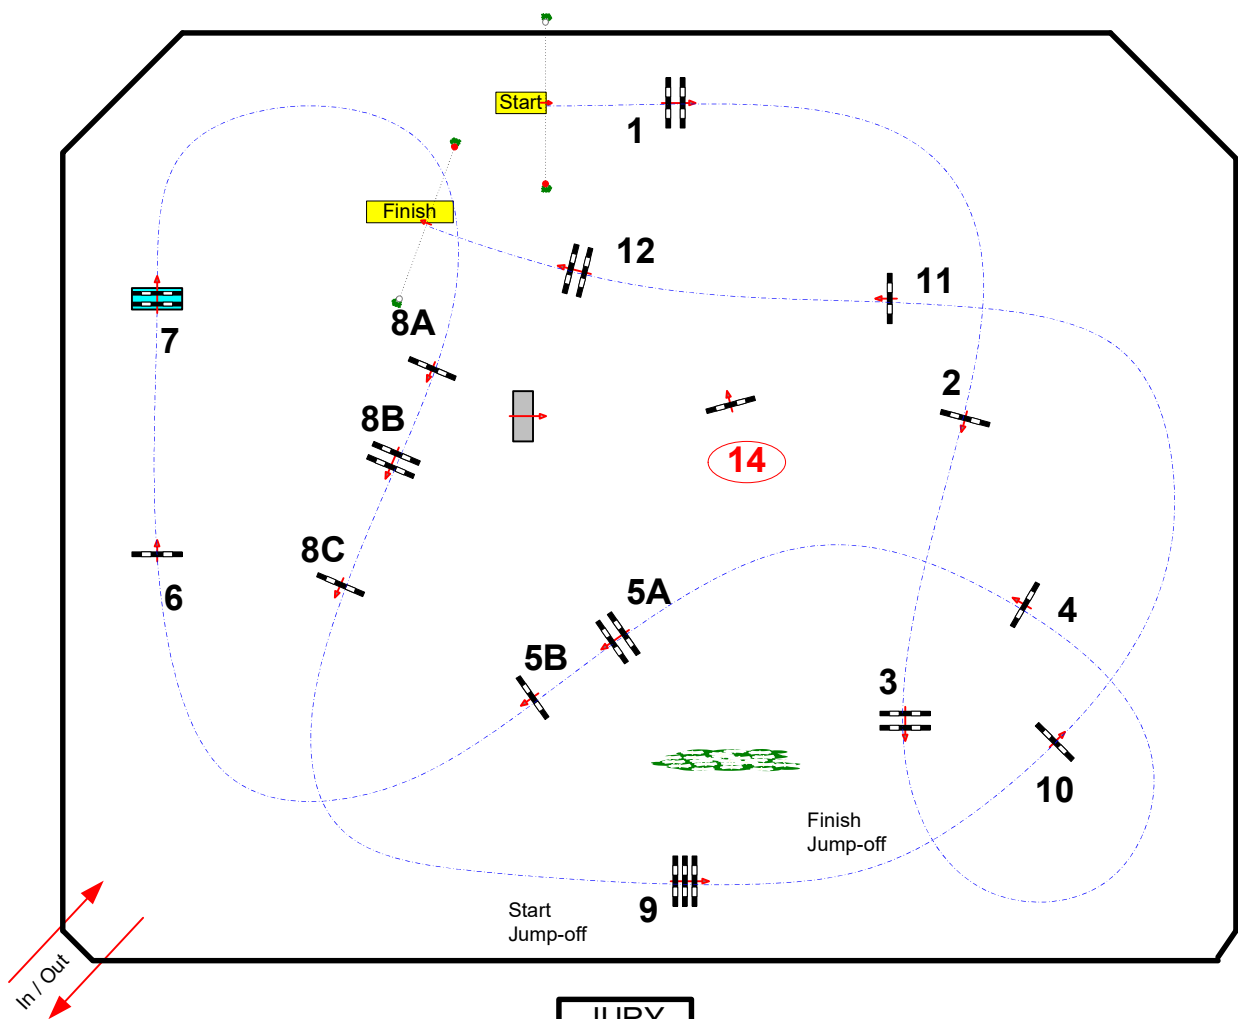

Table: A  
 A CHRONO & BARRAGE CHRONO  
 FEI RG / Art.  
 Height: 1,20 m

Speed: 350 m/min  
 Length: 470 m  
 Time allowed: 81 sec  
 Time limit: 162 sec  
 Obstacles: 1 A 12

AS PONEY 1 – GRAND PRIX

**BARRAGE:**  
 9.5B.7.8AB.14.2.3.  
 Length: 330 m  
 Time allowed: 57 sec  
 Time limit: 114 sec

**BARRAGE : 9.5B.7.8AB.14.2.3.**

*Chefs de piste :*  
 Quentin PERNEY  
 Nicolas DELERUE  
 Rémi DUPEUX