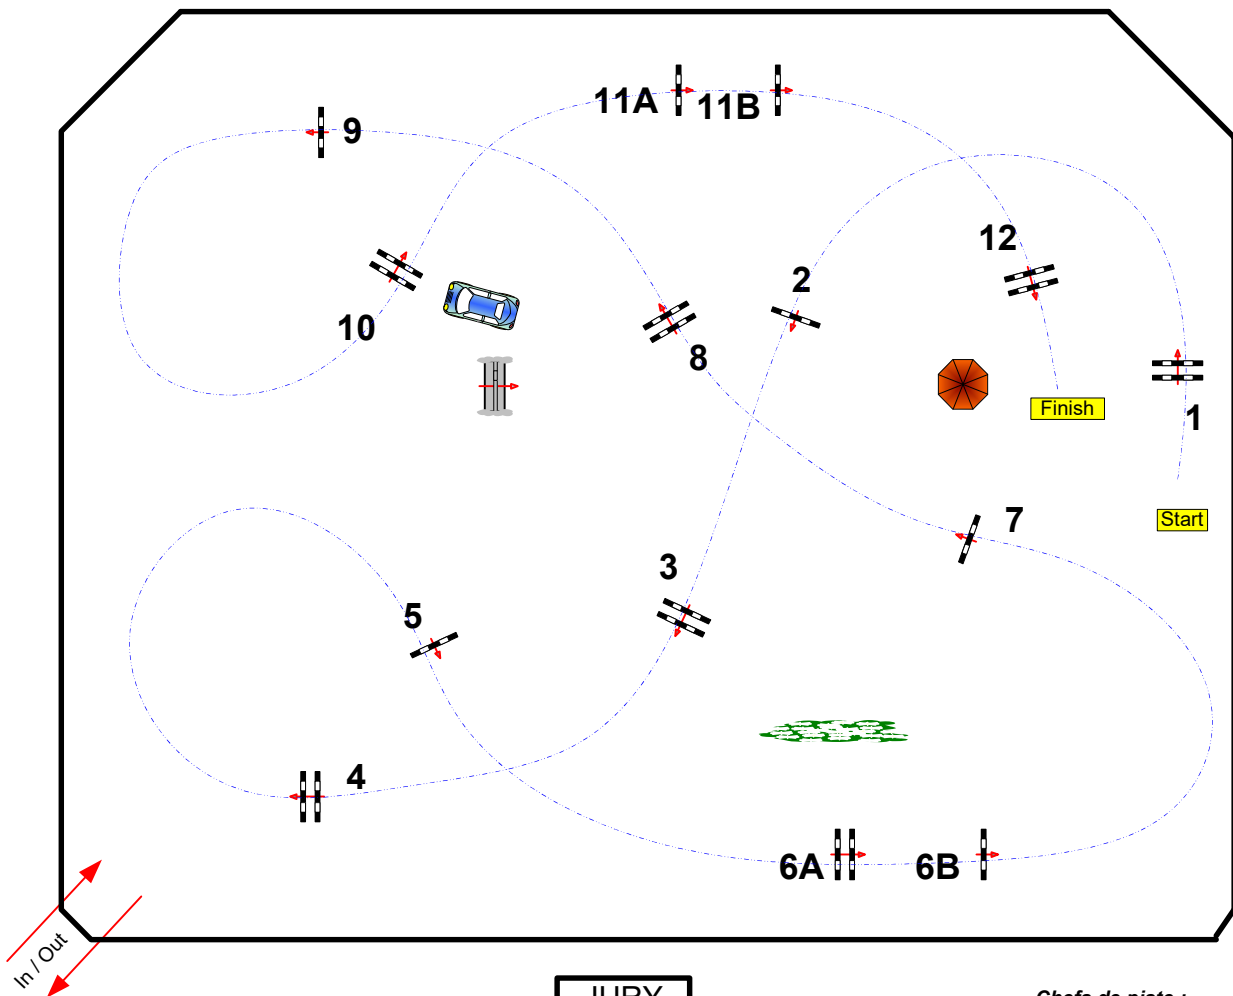

Table: A
 BAR A CHRONO SS BARRAGE
 FEI RG / Art.
 Height: 1,20 m

Speed: 350 m/min
 Length: 480 m
 Time allowed: 83 sec
 Time limit: 166 sec

Obstacles: 1 TO 12

1st Jump-off:

Length: 0 m
 Time allowed: 0 sec
 Time limit: 0 sec

AS PONEY 1 VITESSE

JURY

Chefs de piste :
 Quentin PERNEY
 Nicolas DELERUE
 Rémy DUPEUX