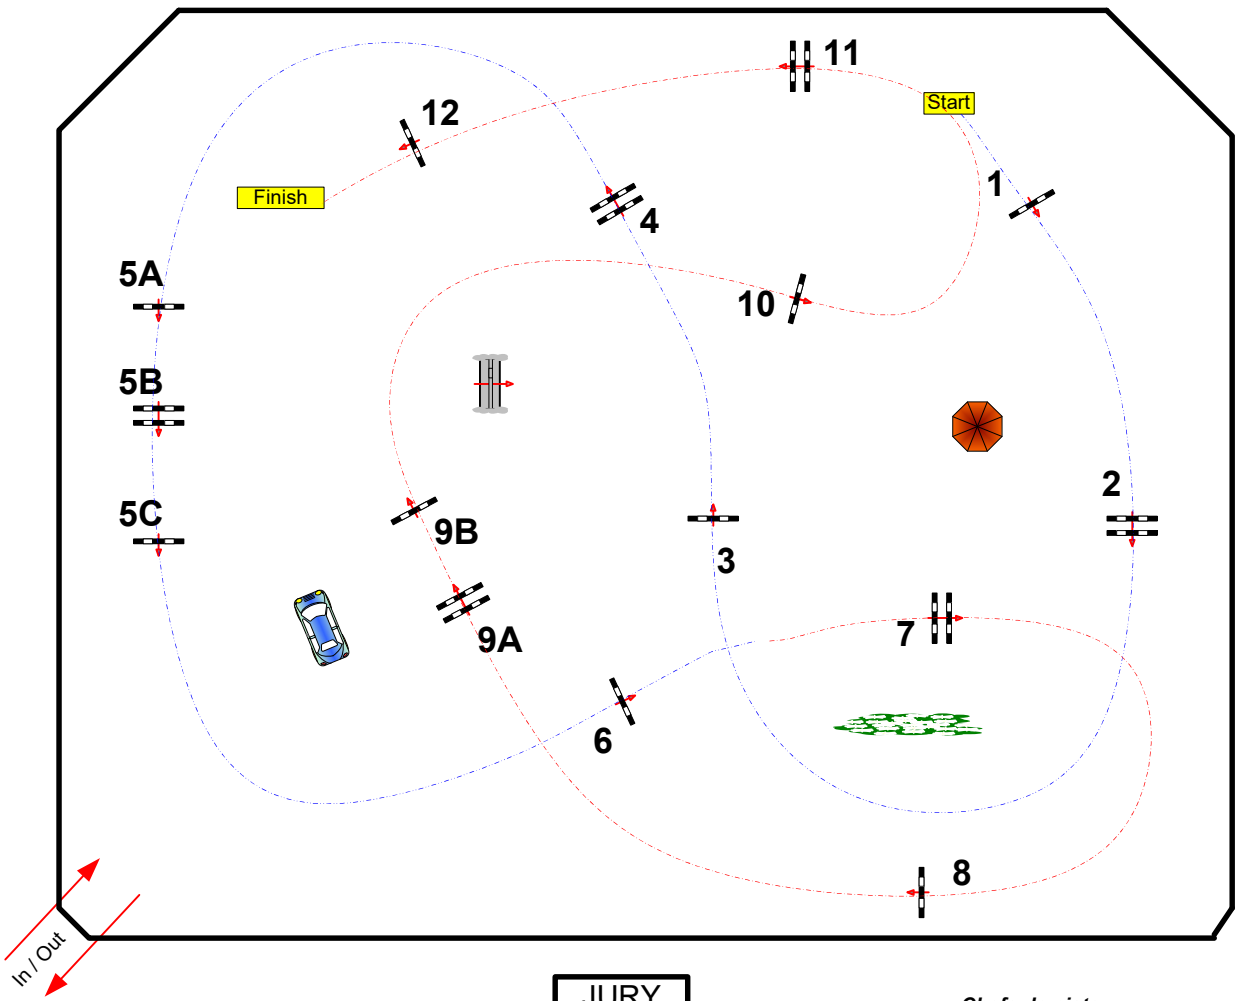

FUTURE ELITE 7 ANS GP

Table: A
 TEMPS DIFFERE
 FEI RG / Art.
 Height: 1,20 m

Speed: 350 m/min
 Length: 280 m
 Time allowed: 48 sec
 Time limit: 96 sec

Obstacles: 1 A 6

2nd Phase:
 7 A 12
 Length: 260 m
 Time allowed: 45 sec
 Time limit: 90 sec

JURY

Chefs de piste :
 Quentin PERNEY
 Nicolas DELERUE
 Rémi DUPEUX