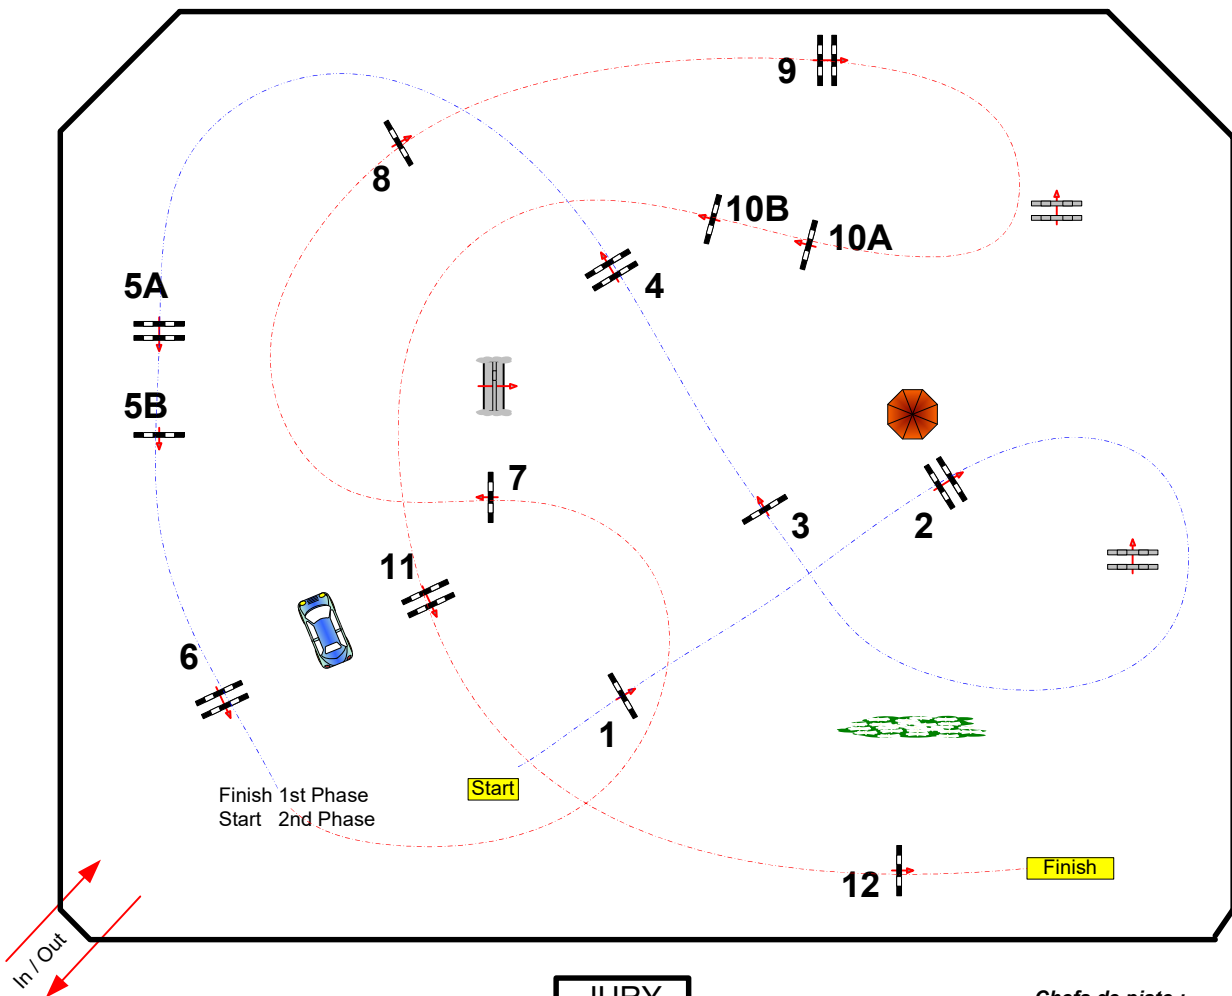

JURY

Chefs de piste :
Quentin PERNEY
Nicolas DELERUE
Rémy DUPEUX