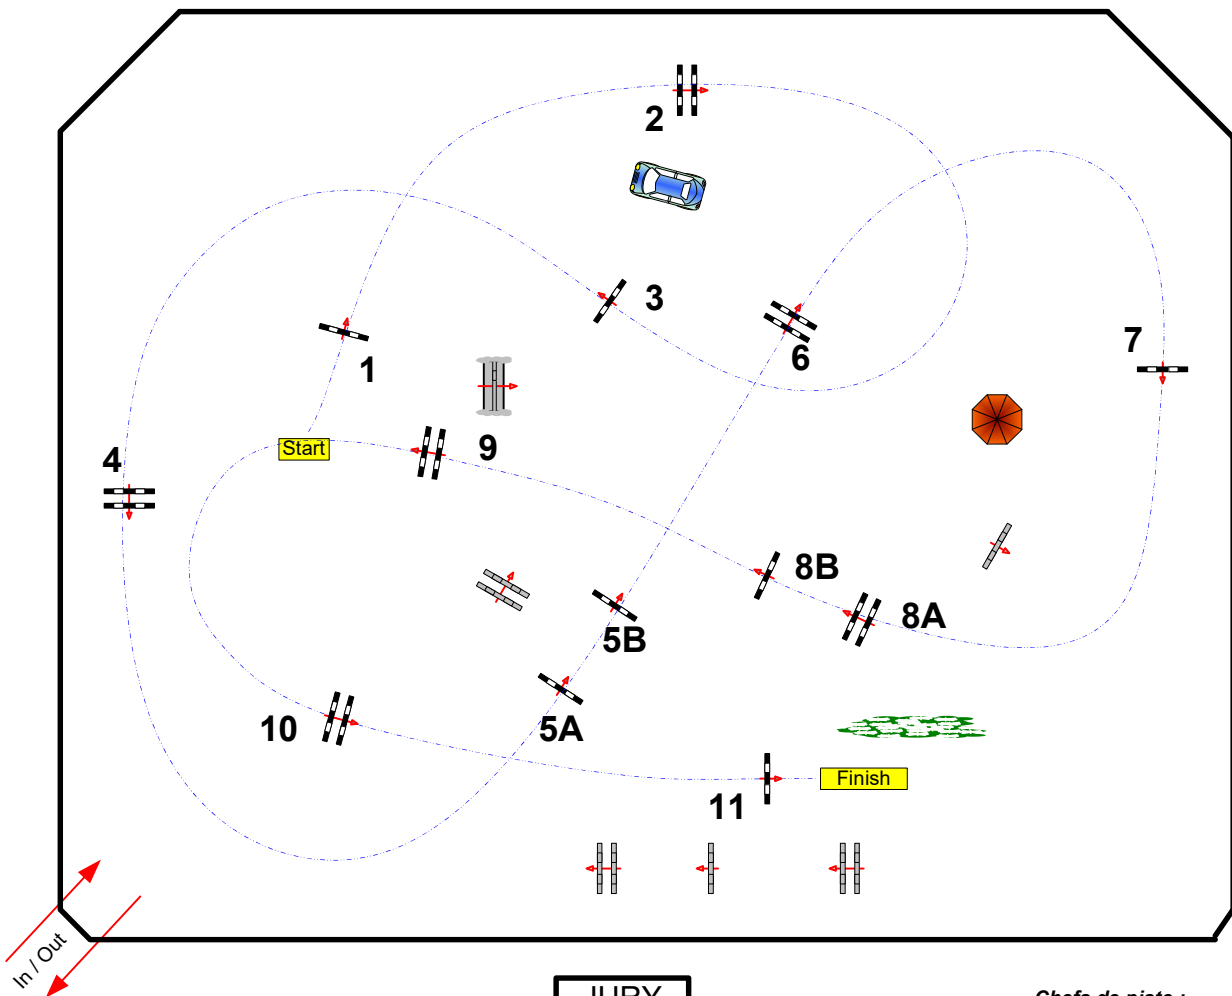

Table: A  
 BAR A CHRONO SS BARRAGE  
 FEI RG / Art.  
 Height: 1,00 & 1,10 m

Speed: 350 m/min

Length: 460 m

Time allowed: 79 sec

Time limit: 158 sec

Obstacles: 1 TO 11

1st Jump-off:

Length: 0 m

Time allowed: 0 sec

Time limit: 0 sec

PONEY E2 & E1

JURY

*Chefs de piste :*

Quentin PERNEY  
 Nicolas DELERUE  
 Rémy DUPEUX