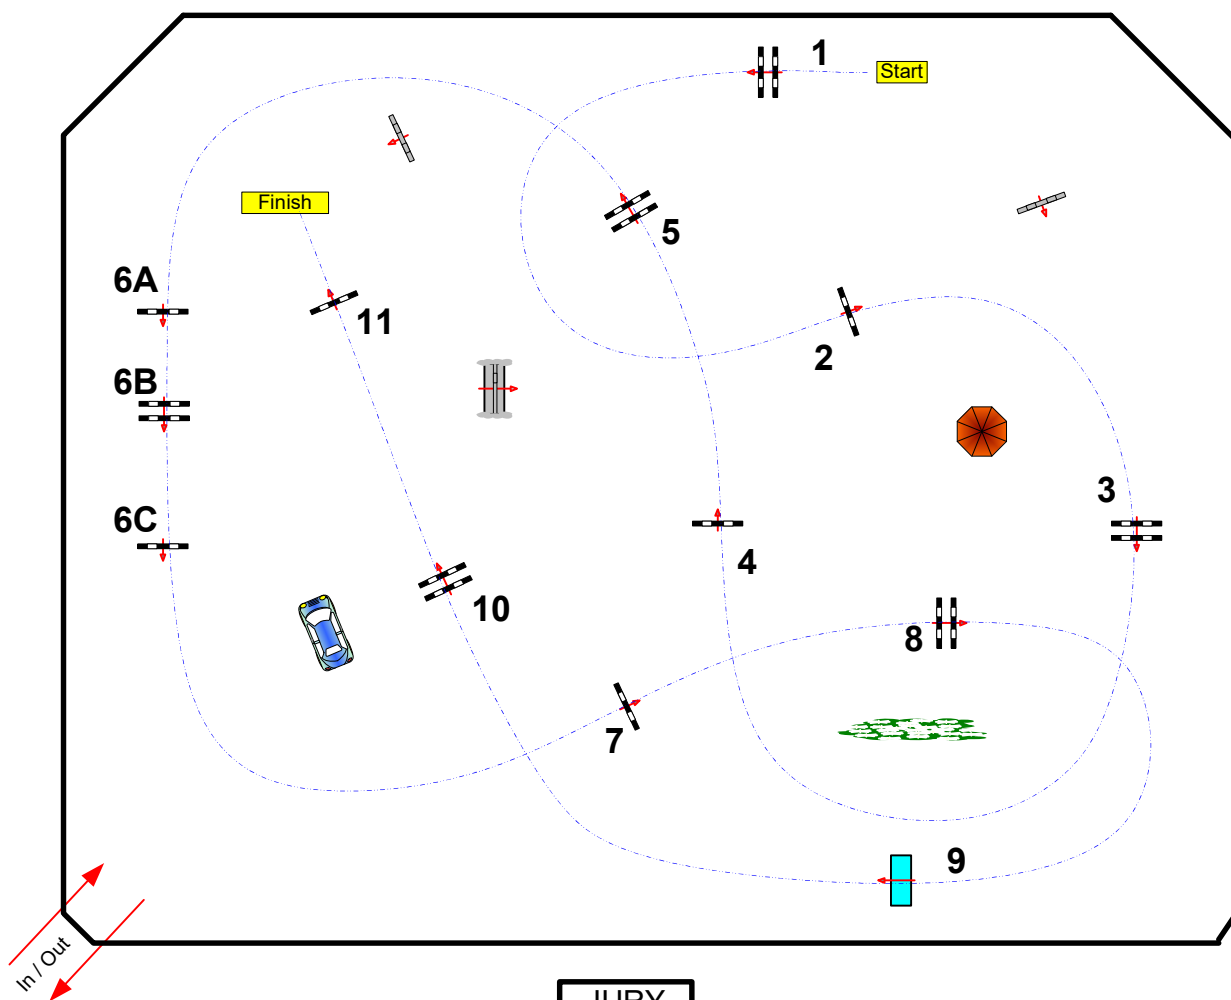

Table: A
 AGAINST THE CLOCK
 FEI RG / Art. 220.2.1.1
 Height: 1,00 TO 1,20 m

Speed: 350 m/min
 Length: 460 m
 Time allowed: 79 sec
 Time limit: 158 sec

Obstacles: 1 A 12

1st Jump-off:

Length: 0 m
 Time allowed: 0 sec
 Time limit: 0 sec

CYCLE CLASSIQUE 6 ANS C & D
 CSI YP 6 ANS & 7 ANS

JURY

Chefs de piste :
 Quentin PERNEY
 Nicolas DELERUE
 Rémi DUPEUX