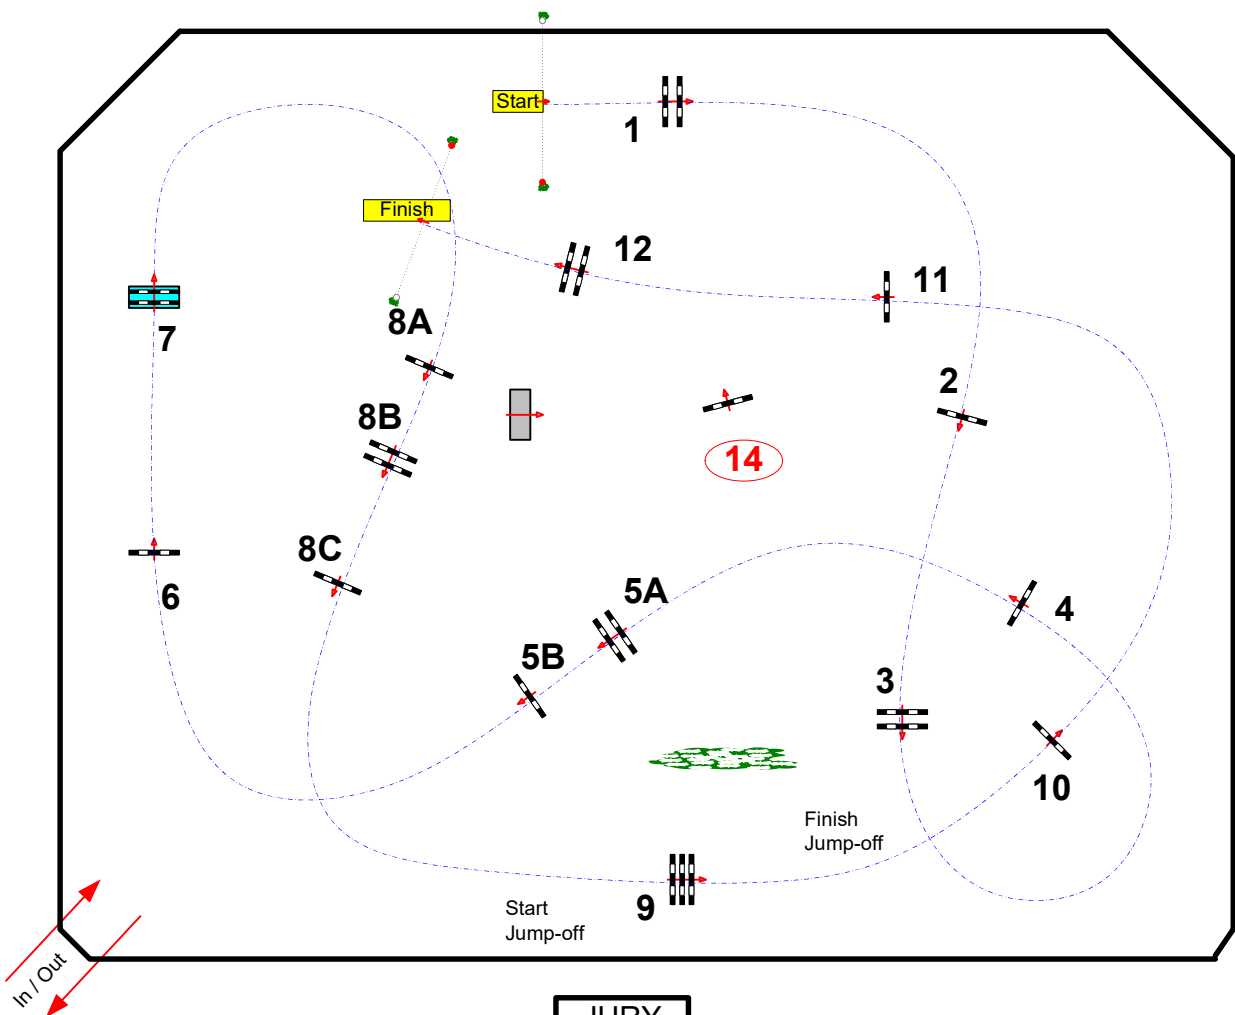

CSI P – GRAND PRIX

Table: A  
 AGAINST THE CLOCK WITH  
 JUMP-OFF  
 FEI RG / Art. 220.2.1.2  
 Height: 1,30 m

Speed: 350 m/min

Length: 0 m  
 Time allowed: 0 sec  
 Time limit: 0 sec

Obstacles: 1 A 12

1st Jump-off:  
9.5B.7.8AB.14.2.3.

Length: 330 m  
 Time allowed: 57 sec  
 Time limit: 114 sec

**JUMP-OFF : 9.5B.7.8AB.14.2.3.**

*Chefs de piste :*

Quentin PERNEY  
 Nicolas DELERUE  
 Rémi DUPEUX