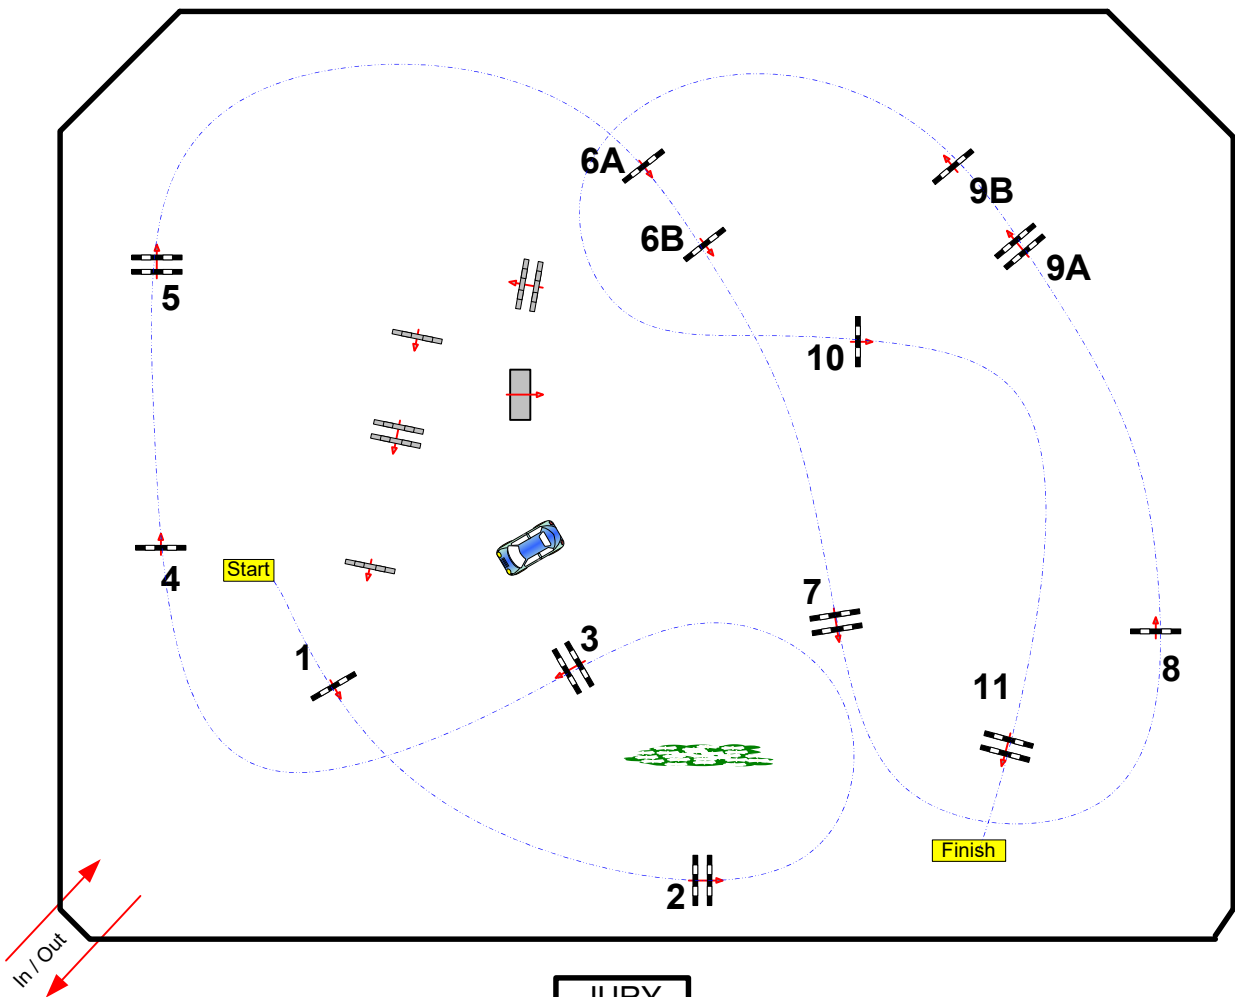

CSI P ST

Table: A
AGAINST THE CLOCK
 FEI RG / Art. 220.2.1.1
 Height: 1,15 m

Speed: 350 m/min

Length: 430 m

Time allowed: 74 sec

Time limit: 148 sec

Obstacles: 1 A 11

1st Jump-off:

Length: 0 m

Time allowed: 0 sec

Time limit: 0 sec

JURY

Chefs de piste :

Quentin PERNEY
Nicolas DELERUE
Rémi DUPEUX