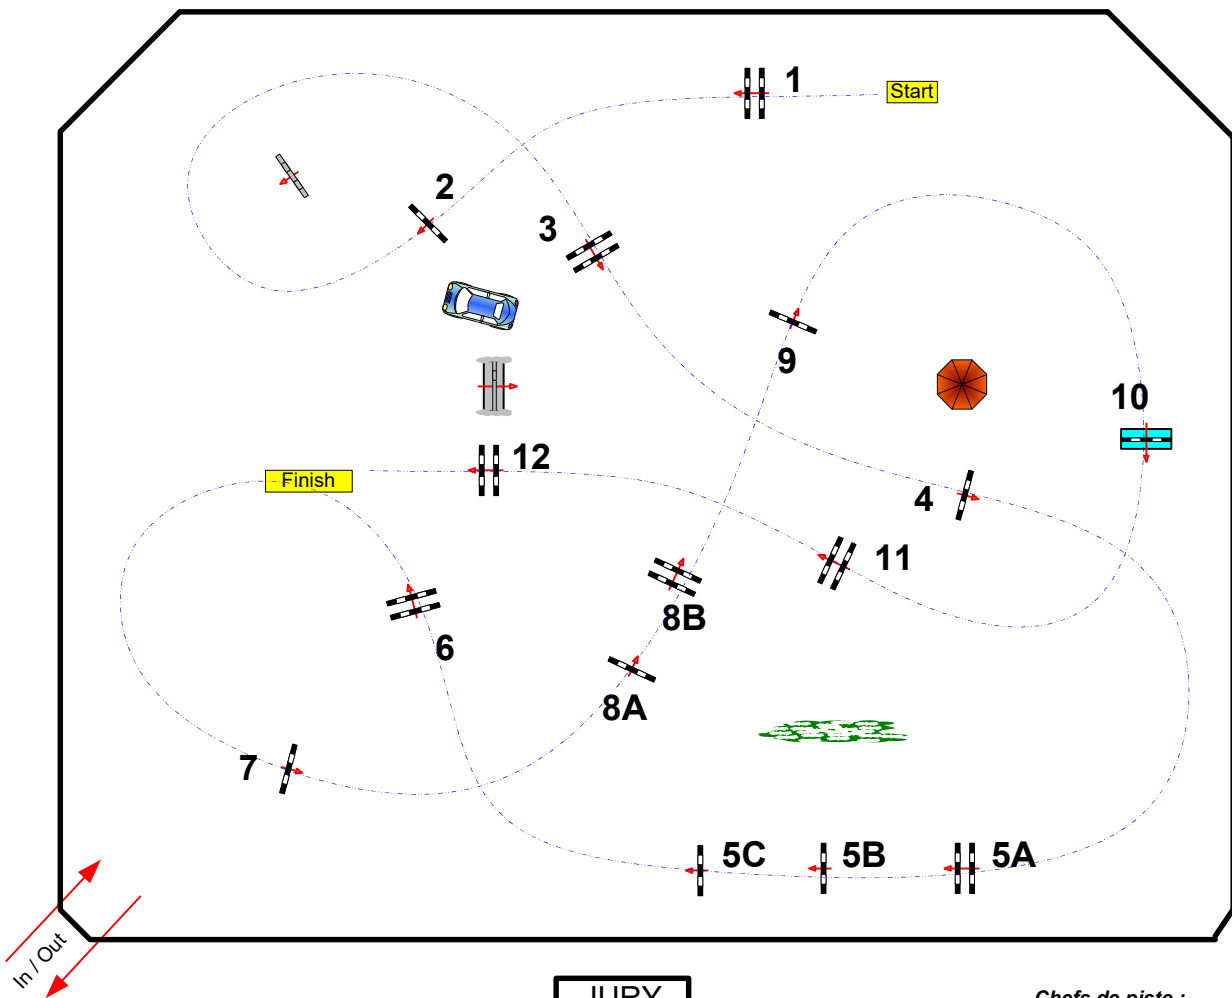

Table: A
 AGAINST THE CLOCK
 FEI RG / Art. 220.2.1.1
 Height: 1,25 m

Speed: 350 m/min

Length: 470 m
 Time allowed: 81 sec
 Time limit: 162 sec

Obstacles: 1 TO 12

1st Jump-off:

Length: 0 m
 Time allowed: 0 sec
 Time limit: 0 sec

CSI LT

JURY

Chefs de piste :

Quentin PERNEY
 Nicolas DELERUE
 Rémy DUPEUX