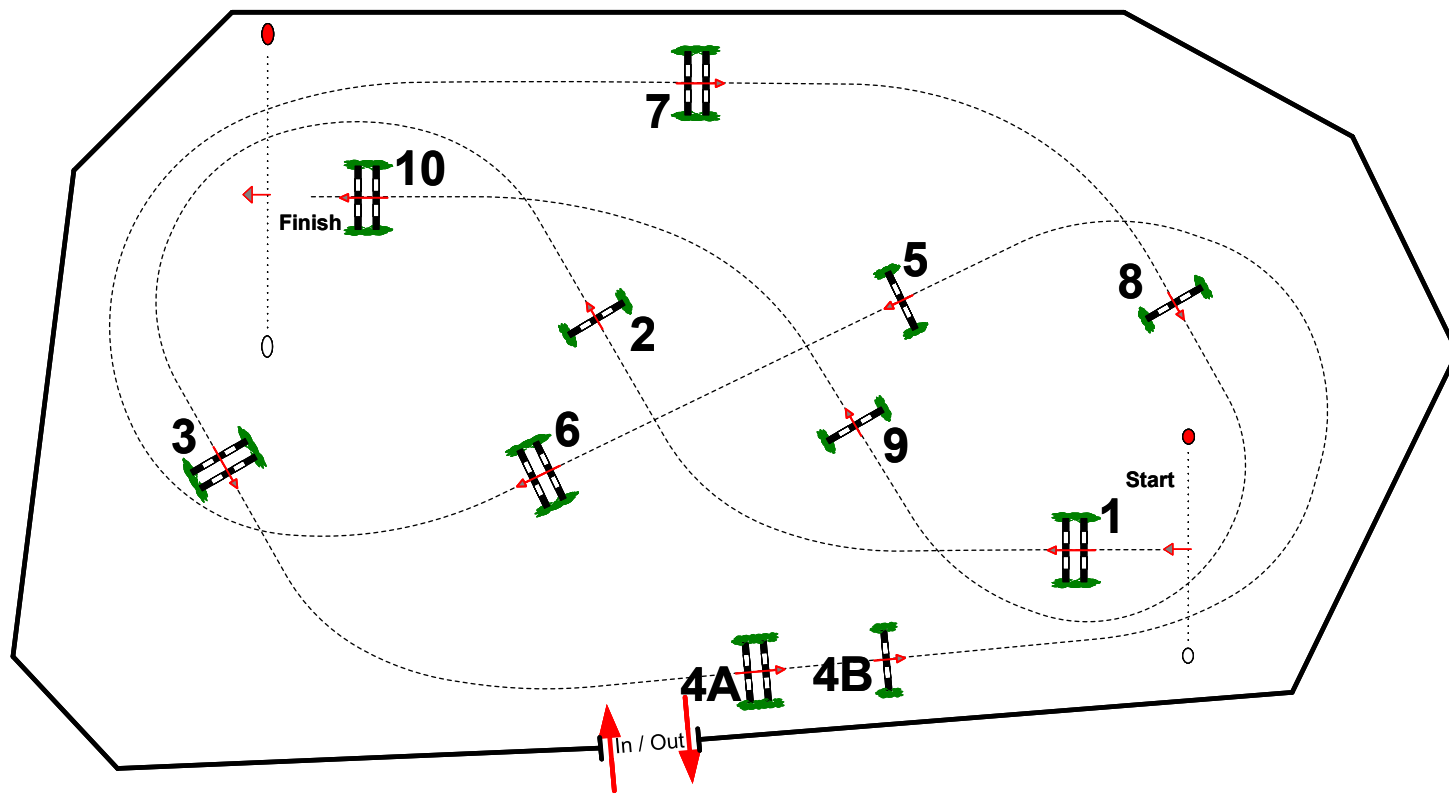

Spruce Meadows "May Classic"

Competition No.: 113

Friends of the Meadows

Competition against the clock

May 8, 2026

3

Table: A
National RG:
FEI RG / Art. 220.2.1.1
Height: 1.00 m

Speed: 350 m/min

Length: 460 m
Time allowed: 79 sec
Time limit: 158 sec

Obstacles: 10
Efforts: 11
Penalty sec
Closed combination:

1st Jump-off:

Length: 0 m
Time allowed: 0 sec
Time limit: 0 sec

Course Designer:
Jedd Smith 

1:450